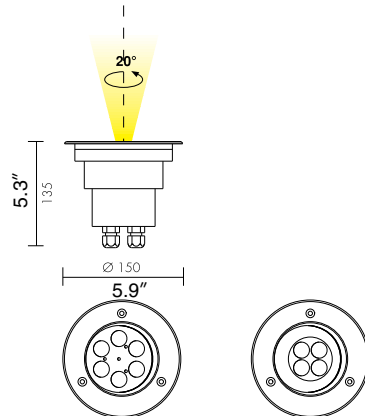

Drive over/walk over adjustable outdoor light with IP67 rating. Aluminium or AISI 316L steel ferrule; tempered glass 10 mm thick. Double cable input.

**INSTALLATION NOTE:**

Must be wired in series when two or more are wired together with same driver.

**SPOT LIGHT**

**BRITE 6.0 Dimensions**

L5CB60

**LED COLORS**

- 0. 5000K WHITE
- 1. BLUE
- 2. GREEN
- 3. RED
- 5. 3000K WHITE

**FINISH**

- I. STAINLESS STEEL
- G. ALUMINIUM

**WATTAGE**  4W  6W  8W  12W

**VOLTAGE**  120V  220V  277V

**OPTICS**

- L. 40°
- M. 25°
- S. 10°

**ACCESSORIES**

SPECIFICATION SHEET

**LEDOLOGY®**

A **Luminart** BRAND

WWW.LUMINARTLIGHTING.COM