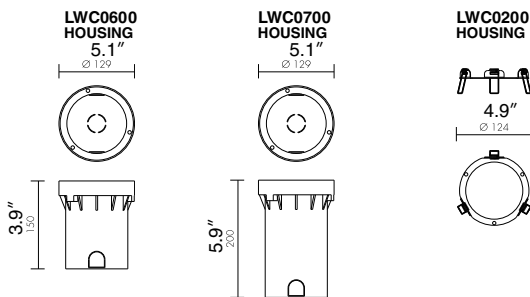

Drive over/walk over adjustable outdoor light with IP67 rating. Aluminium or AISI 316L steel ferrule; tempered glass 10 mm thick. Double cable input.

**INSTALLATION NOTE:**

Must be wired in series when two or more are wired together with same driver.

**SPOT LIGHT**

**BRITE 6.0 Dimensions**

L5CB60

**LED COLORS**

- 0. 5000K WHITE
- 1. BLUE
- 2. GREEN
- 3. RED
- 5. 3000K WHITE

**FINISH**

- I. STAINLESS STEEL
- G. ALUMINIUM

**WATTAGE**  4W  6W  8W  12W

**VOLTAGE**  120V  220V  277V

**OPTICS**

- L. 40°
- M. 25°
- S. 10°

**ACCESSORIES**

SPECIFICATION SHEET

**LEDOLOGY®**

A **Luminart** BRAND

WWW.LUMINARTLIGHTING.COM