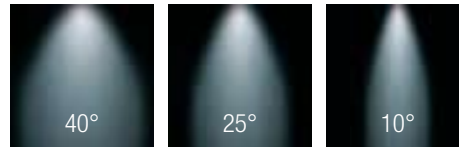

Drive over/walk over adjustable outdoor light with IP67 rating. Aluminium or AISI 316L steel ferrule; tempered glass 10 mm thick. Double cable input.

**INSTALLATION NOTE:**

Must be wired in series when two or more are wired together with same driver.

**SPOT LIGHT**

**BRITE 6.0 Dimensions**

L5CB60

**LED COLORS**

- 0. 5000K WHITE
- 1. BLUE
- 2. GREEN
- 3. RED
- 5. 3000K WHITE

**FINISH**

- I. STAINLESS STEEL
- G. ALUMINIUM

**WATTAGE**  4W  6W  8W  12W