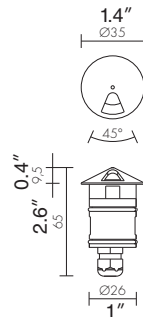

BRITE™ STP

LED OUTDOOR RATED

TYPE:

PROJECT NAME:

MODEL #	WATT	LED	OPTICS	FINISH	VOLTAGE
---------	------	-----	--------	--------	---------

DESCRIPTION:

Small recessed light fitting for outdoor use made entirely of INOX Steel. Ideal as wall-mounted guide lights. Two caps are supplied to produce wide or narrow non-glare beams. Easy to install, this model can be supplied with an outercasing to facilitate positioning.

SPOT LIGHT

BRITE STP Dimensions

L5CB14

WATTAGE

- 1W
- 2W

ACCESSORIES

LED COLORS

- 0. 5000K WHITE
- 5. 3000K WHITE
- 1. BLUE