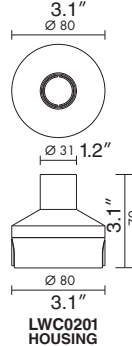

BRITE™ STP

LED OUTDOOR RATED

TYPE:

PROJECT NAME:

MODEL #	WATT	LED	OPTICS	FINISH	VOLTAGE
---------	------	-----	--------	--------	---------

DESCRIPTION:

Small recessed light fitting for outdoor use made entirely of INOX Steel. Ideal as wall-mounted guide lights. Two caps are supplied to produce wide or narrow non-glare beams. Easy to install, this model can be supplied with an outercasing to facilitate positioning.

SPOT LIGHT

BRITE STP Dimensions

L5CB14

WATTAGE

- 1W
- 2W

ACCESSORIES

LED COLORS

- 0. 5000K WHITE
- 5. 3000K WHITE
- 1. BLUE