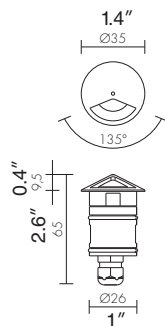

BRITE™ STP

LED OUTDOOR RATED

TYPE:

PROJECT NAME:

MODEL #	WATT	LED	OPTICS	FINISH	VOLTAGE

DESCRIPTION:

Small recessed light fitting for outdoor use made entirely of INOX Steel. Ideal as wall-mounted guide lights. Two caps are supplied to produce wide or narrow non-glare beams. Easy to install, this model can be supplied with an outercasing to facilitate positioning.

SPOT LIGHT

BRITE STP Dimensions

L5CB14

WATTAGE

- ☐ 1W
- ☐ 2W

ACCESSORIES

LED COLORS

- ☐ 0. 5000K WHITE
- ☐ 5. 3000K WHITE
- ☐ 1. BLUE

FINISH

- ☐ I. STAINLESS STEEL

VOLTAGE

- ☐ 120V
- ☐ 220V
- ☐ 277V

OPTICS

- ☐ A. DIFFUSED NOT DAZZING BEAM

L5CB15

WATTAGE

- ☐ 1W
- ☐ 2W

ACCESSORIES

SPECIFICATION SHEET