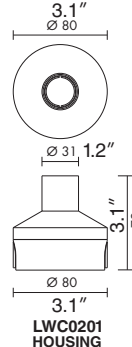

ACCESSORIES