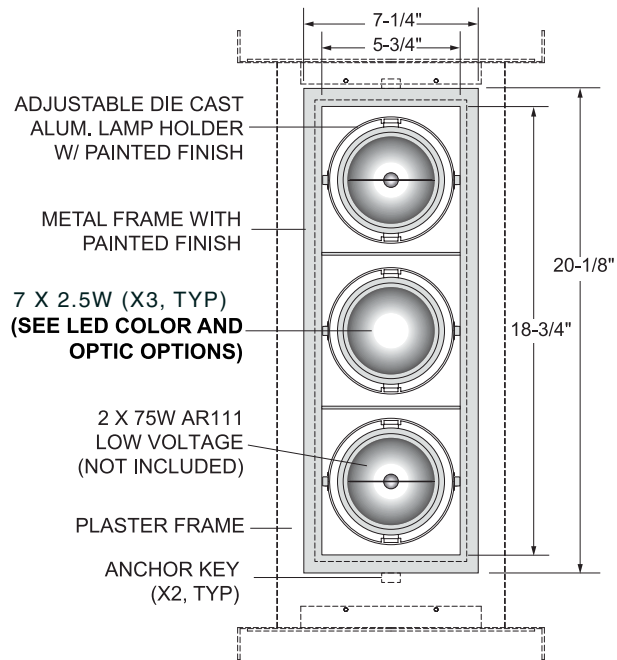

### BOTTOM VIEW

VOLTAGE  120V  220V

SPECIFICATION SHEET

LEDOLOGY®

A Luminart® BRAND

WWW.LUMINARTLIGHTING.COM

## SELECTION VIEW

## BOTTOM VIEW

## CUT-OUT DIMENSIONS