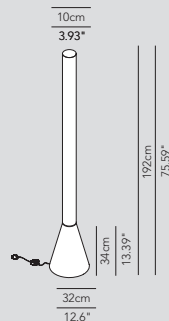

**INDOOR**

**MYIEPT190M01 — white**

**OUTDOOR**

**MYOEPT190M01 — white**

→ ø 32 × h 192 cm

*lampada da terra, floor lamp, lampadaire, Stehleuchte, lámpara de pie*

∅ 1 × strip Led 72W 24V (5780 lm)

Indoor 2700K

Outdoor 3000K

+

**MYBEDD190M00**

*accessorio per versione PUSH DIM/  
 DIM DALI, accessory for PUSH DIM/  
 DIM DALI version*

**INDOOR IP 31  
 OUTDOOR IP 65**

**Intertek**

**TECHNICALS**

**FINISHES**