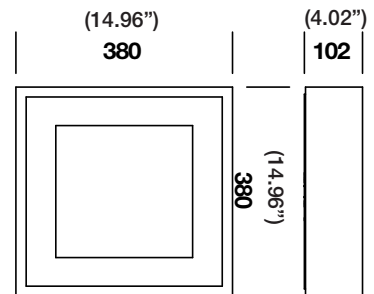

TYPE:

PROJECT NAME:

NIS 60 SURFACE

LAMP TYPE	RETROFIT LED
FITTING	R7S (74.9)
WATTAGE	5W
VOLTAGE	120V
CLASS	1

ORDER CODE

WHITE	T26A1HWL
-------	----------

NIS 160 SURFACE

LAMP TYPE	RETROFIT LED
FITTING	G9
WATTAGE	4x5W
VOLTAGE	120V
CLASS	1

ORDER CODE

WHITE	T26A3HWL
-------	----------

SPECIFICATION SHEET