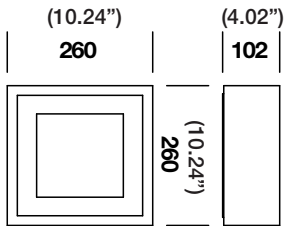

TYPE:

PROJECT NAME:

NIS 60 SURFACE

LAMP TYPE	RETROFIT LED
FITTING	R7S (74.9)
WATTAGE	5W
VOLTAGE	120V
CLASS	1

ORDER CODE

WHITE	T26A1HWL
-------	----------

NIS 160 SURFACE

LAMP TYPE	RETROFIT LED
FITTING	G9
WATTAGE	4x5W
VOLTAGE	120V
CLASS	1

ORDER CODE

WHITE	T26A3HWL
-------	----------

SPECIFICATION SHEET