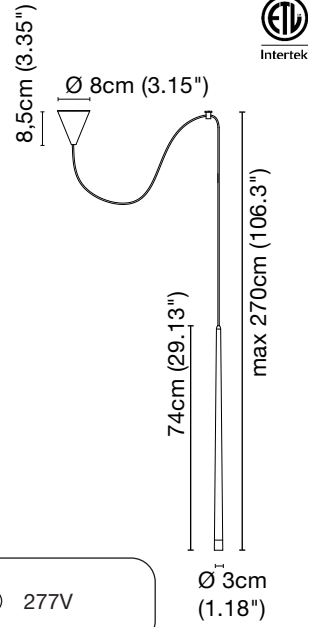

# POLL™ Suspension LED

**TYPE:**

**PROJECT NAME:**

MODEL #	FINISH	LED COLOR	OPTIC	DRIVER	VOLTAGE
---------	--------	-----------	-------	--------	---------

Suspended lamp in aluminum chromed or painted white. Displacement component included.

**VOLTAGE**     120V     220V     277V

**L1504** 0,9 Kg

Led 2W 220lm 3000k

.01 .31

SPECIFICATION SHEET

**LEDOLOGY®**

A **Luminart®** BRAND

WWW.LUMINARTLIGHTING.COM