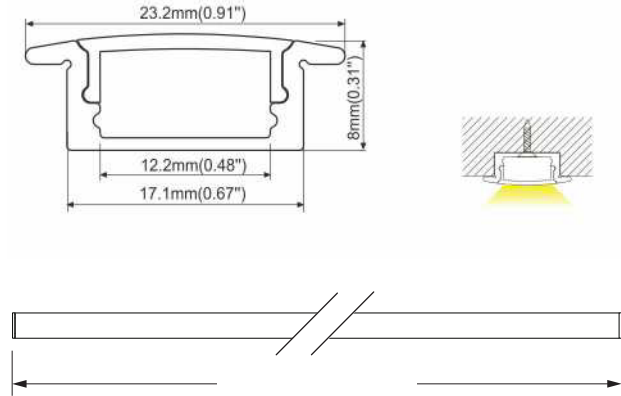

POWER STRIP™ 8

L8050 LED

Project name: _____

Type: _____

FRONT VIEW