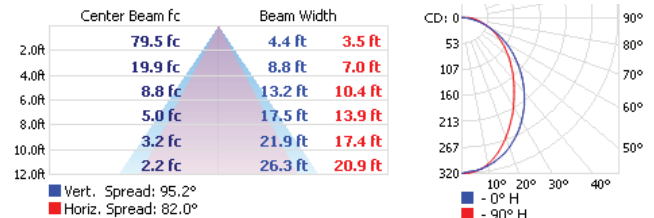

Material:

Body: Aluminum extrusion

End caps:

Electrical: See remote power supply page 2.

Dimming: See remote power supply page 2.

Finish: gray

Á

Warranty: 5 year limited warranty.

Nominal length	Actual length	Input Amps 24V DC	Nominal length	Actual length	Input Amps 24V DC
6"	6 7/8" (175mm)	0.10	52"	51 3/4" (1314mm)	0.82
8"	8 7/8" (225mm)	0.13	54"	53 5/8" (1362mm)	0.86
10"	10 7/8" (273mm)	0.16	56"	55 5/8" (1413mm)	0.89
12"	12 3/4" (324mm)	0.19	58"	57 5/8" (1464mm)	0.92
14"	14 3/4" (375mm)	0.22	60"	59 1/2" (1511mm)	0.95
16"	16 3/8" (422mm)	0.25	62"	61 1/2" (1562mm)	0.98
18"	18 5/8" (473mm)	0.29	64"	63 3/8" (1610mm)	1.01
20"	20 1/2" (521mm)	0.32	66"	65 3/8" (1661mm)	1.05
22"	22 1/2" (572mm)	0.35	68"	67 3/8" (1711mm)	1.08
24"	24 1/2" (622mm)	0.38	70"	69 1/4" (1759mm)	1.11
26"	26 3/8" (670mm)	0.41	72"	71 1/4" (1810mm)	1.14
28"	28 3/8" (721mm)	0.44	74"	73 1/8" (1857mm)	1.17
30"	30 1/4" (768mm)	0.48	76"	75 1/8" (1908mm)	1.20
32"	32 1/4" (819mm)	0.51	78"	77" (1956mm)	1.24
34"	34 1/8" (867mm)	0.54	80"	79" (2007mm)	1.27
36"	36 1/8" (917mm)	0.57	82"	81" (2057mm)	1.30
38"	38 1/8" (968mm)	0.60	84"	82 7/8" (2105mm)	1.33
40"	40" (1016mm)	0.63	86"	84 7/8" (2156mm)	1.36
42"	42" (1067mm)	0.67	88"	86 3/4" (2203mm)	1.39
44"	43 7/8" (1114mm)	0.70	90"	88 3/4" (2254mm)	1.43
46"	45 7/8" (1165mm)	0.73	92"	90 3/4" (2305mm)	1.46
48"	47 7/8" (1216mm)	0.76	94"	92 5/8" (2353mm)	1.49
50"	49 3/4" (1264mm)	0.79	96"	94 5/8" (2403mm)	1.52