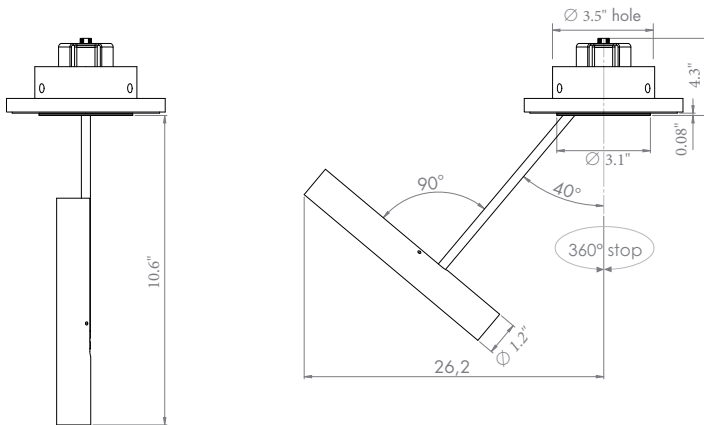

# Pop™-12-Ø-03

TYPE:

Recessed

PROJECT NAME:

SPECIFICATION SHEET

# Pop™-12-Ø-03

**TYPE:**

**PROJECT NAME:**

Code	☺	K°	lm	Watt	lm/W	CRI	▲	IP
L17P12.22M.XX	350m/A led	2700	1650	13,4	123	85	35°	20
L17P12.23M.XX	350m/A led	3000	1727	13,4	129	85	35°	20
L17P12.24M.XX	350m/A led	4000	1786	13,4	133	85	35°	20