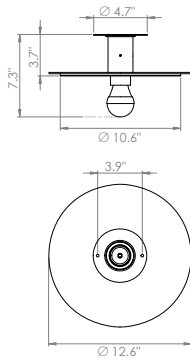

Pop™-33-Host

Ceiling

TYPE:

PROJECT NAME:

Ceiling fixture for interior lighting with E26 Led lamp, consisting of an upper horizontal Ø 32cm mat black metal plate and a lower Ø 27cm brushed brass plate with transparent paint. To avoid glare, a brass ring sits on the upper part of the Led lamp. Non dimmable.

SPECIFICATION SHEET

Luminart®

WWW.LUMINARTLIGHTING.COM

Pop™-33-Host

Ceiling

TYPE:

PROJECT NAME:

Code	Ⓛ
L17P33.12L.2B	2700°
lm	800
Watt	7W
lm/W	114
CRI	80
IP	20