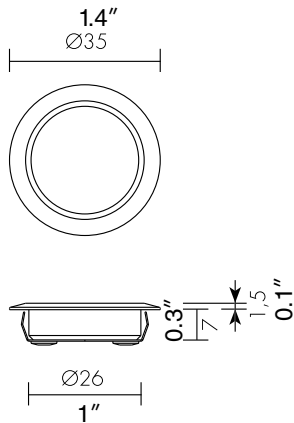

**INSTALLATION NOTE:**

Must be wired in series when two or more are wired together with same driver.

**SPOT LIGHT**

**SIMPLAY 1.0 Dimensions**

**L5SM10**

**LED COLORS**

- 0. 5000K WHITE
- 1. BLUE
- 2. GREEN
- 3. RED
- 5. 3000K WHITE