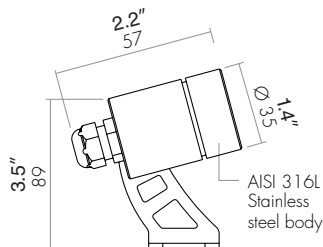

SPOTT™ 1.0

LED SUBMERSIBLE

TYPE:

PROJECT NAME:

L5PW10	-	-	-	-	I	-
MODEL #	WATT	LED	OPTICS	FINISH	VOLTAGE	

DESCRIPTION:

Adjustable spotlight constructed entirely in aisi 316L stainless steel. May be installed to a depth of up to 3m. Supplied with 5 m. of neoprene wiring. smaller and easier to install, it is an ideal the perfect choice for narrow angles as it produces defined bands of light. suitable for illuminating fountains, decorative waterfalls and water gardens.

WATTAGE 1W 2W

VOLTAGE 120V 220V 277V

OPTICS

- L. 40° M. 25°
- S. 10°

SPOTT 1.0 Dimensions

L5PW10

SPECIFICATION SHEET

LEDOLOGY®