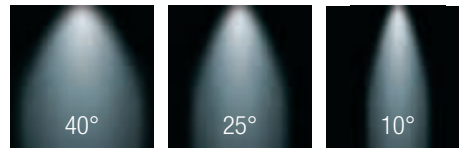

SPOTT™ 1.0

LED SUBMERSIBLE

TYPE:

PROJECT NAME:

L5PW10	-	-	-	-	I	-
MODEL #	WATT	LED	OPTICS	FINISH	VOLTAGE	

DESCRIPTION:

Adjustable spotlight constructed entirely in aisi 316L stainless steel. May be installed to a depth of up to 3m. Supplied with 5 m. of neoprene wiring. smaller and easier to install, it is an ideal the perfect choice for narrow angles as it produces defined bands of light. suitable for illuminating fountains, decorative waterfalls and water gardens.

INSTALLATION NOTE:

Must be wired in series when two or more are wired together with same driver.

SPOT LIGHT

CE LED TEC III F IP68

LED COLORS

- 0. 5000K WHITE
- 1. BLUE
- 5. 3000K WHITE

FINISH

- I. INOX

WATTAGE 1W 2W

VOLTAGE 120V 220V 277V

OPTICS

- L. 40° M. 25°
- S. 10°

SPOTT 1.0 Dimensions

L5PW10

SPECIFICATION SHEET

LEDOLOGY®