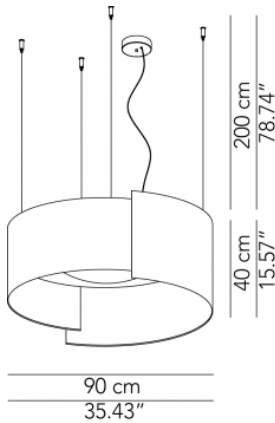

# ALCO™

SUSPENSION OR CEILING

TYPE:

PROJECT NAME:

|                             |   |  |  |
|-----------------------------|---|--|--|
| <b>Pendant lamp - ø 90</b>  | ø 90 x 40 cm<br>23 Kg<br>(Ø35.43" x 15.75")<br>(weight 50.7 lbs)  | lamp type 1 led module<br>luminous efficacy 3628 Lm      | Wool: L82ALCESO090E01<br>Kvadrat: L82ALCESO090I01<br>Eco: L82ALCESO090N01<br>Soft Textile: L82ALCESO090L01 |
| <b>Pendant lamp - ø 90</b>  | ø 90 x 40 cm<br>23 Kg<br>(Ø35.43" x 15.75")<br>(weight 50.7 lbs)  | lamp type 1 led module 57 W<br>luminous efficacy 8750 Lm | Wool: L82ALCESO090E04<br>Kvadrat: L82ALCESO090I04<br>Eco: L82ALCESO090N04<br>Soft Textile: L82ALCESO090L04 |
| <b>Pendant lamp - ø 120</b> | ø 120 x 40 cm<br>36 Kg<br>(Ø47.24" x 15.75")<br>(weight 79.4 lbs) | lamp type 1 led module 23 W<br>luminous efficacy 3628 Lm | Wool: L82ALCESO120E01<br>Kvadrat: L82ALCESO120I01<br>Eco: L82ALCESO120N01<br>Soft Textile: L82ALCESO120L01 |
| <b>Pendant lamp - ø 120</b> | ø 120 x 40 cm<br>36 Kg<br>(Ø47.24" x 15.75")<br>(weight 79.4 lbs) | lamp type 1 led module 57 W<br>luminous efficacy 8750 Lm | Wool: L82ALCESO120E06<br>Kvadrat: L82ALCESO120I06<br>Eco: L82ALCESO120N06<br>Soft Textile: L82ALCESO120L06 |