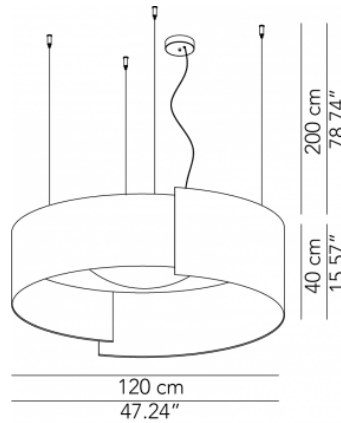

# ALCO™

SUSPENSION OR CEILING

TYPE:

PROJECT NAME:

|                             |   |  |  |
|-----------------------------|---|--|--|
| <b>Pendant lamp - ø 90</b>  | ø 90 x 40 cm<br>23 Kg<br>(Ø35.43" x 15.75")<br>(weight 50.7 lbs)  | lamp type 1 led module<br>luminous efficacy 3628 Lm      | Wool: L82ALCESO090E01<br>Kvadrat: L82ALCESO090I01<br>Eco: L82ALCESO090N01<br>Soft Textile: L82ALCESO090L01 |
| <b>Pendant lamp - ø 90</b>  | ø 90 x 40 cm<br>23 Kg<br>(Ø35.43" x 15.75")<br>(weight 50.7 lbs)  | lamp type 1 led module 57 W<br>luminous efficacy 8750 Lm | Wool: L82ALCESO090E04<br>Kvadrat: L82ALCESO090I04<br>Eco: L82ALCESO090N04<br>Soft Textile: L82ALCESO090L04 |
| <b>Pendant lamp - ø 120</b> | ø 120 x 40 cm<br>36 Kg<br>(Ø47.24" x 15.75")<br>(weight 79.4 lbs) | lamp type 1 led module 23 W<br>luminous efficacy 3628 Lm | Wool: L82ALCESO120E01<br>Kvadrat: L82ALCESO120I01<br>Eco: L82ALCESO120N01<br>Soft Textile: L82ALCESO120L01 |
| <b>Pendant lamp - ø 120</b> | ø 120 x 40 cm<br>36 Kg<br>(Ø47.24" x 15.75")<br>(weight 79.4 lbs) | lamp type 1 led module 57 W<br>luminous efficacy 8750 Lm | Wool: L82ALCESO120E06<br>Kvadrat: L82ALCESO120I06<br>Eco: L82ALCESO120N06<br>Soft Textile: L82ALCESO120L06 |