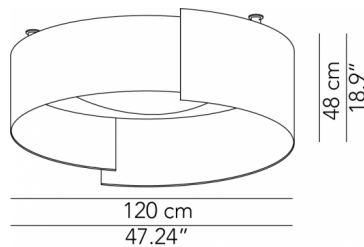

# ALCO™

SUSPENSION OR CEILING

TYPE:

PROJECT NAME:

|                             |  |  |  |
|-----------------------------|--|--|--|
| <b>Ceiling lamp - ø 90</b>  | ø 90 x 48 cm<br>23 Kg<br>(Ø35.43" x 18.9")<br>(weight 50.7 lbs)  | lamp type 1 led module 23 W<br>luminous efficacy 3628 Lm | Wool: L82ALCEPL090E01<br>Kvadrat: L82ALCEPL090I01<br>Eco: L82ALCEPL090N01<br>Soft Textile: L82ALCEPL090L01 |
| <b>Ceiling lamp - ø 90</b>  | ø 90 x 48 cm<br>23 Kg<br>(Ø35.43" x 18.9")<br>(weight 50.7 lbs)  | lamp type 1 led module 57 W<br>luminous efficacy 8750 Lm | Wool: L82ALCEPL090E04<br>Kvadrat: L82ALCEPL090I04<br>Eco: L82ALCEPL090N04<br>Soft Textile: L82ALCEPL090L04 |
| <b>Ceiling lamp - ø 120</b> | ø 120 x 48 cm<br>36 Kg<br>(Ø47.24" x 18.9")<br>(weight 79.4 lbs) | lamp type 1 led module 23 W<br>luminous efficacy 3628 Lm | Wool: L82ALCEPL120E01<br>Kvadrat: L82ALCEPL120I01<br>Eco: L82ALCEPL120N01<br>Soft Textile: L82ALCEPL120L01 |
| <b>Ceiling lamp - ø 120</b> | ø 120 x 48 cm<br>36 Kg<br>(Ø47.24" x 18.9")<br>(weight 79.4 lbs) | lamp type 1 led module 57 W<br>luminous efficacy 8750 Lm | Wool: L82ALCEPL120E06<br>Kvadrat: L82ALCEPL120I06<br>Eco: L82ALCEPL120N06<br>Soft Textile: L82ALCEPL120L06 |