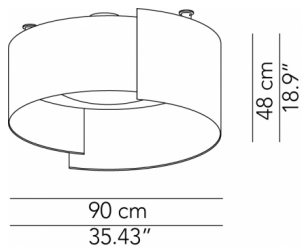

# ALCO™

SUSPENSION OR CEILING

TYPE:

PROJECT NAME:

|                             |  |  |  |
|-----------------------------|--|--|--|
| <b>Ceiling lamp - ø 90</b>  | ø 90 x 48 cm<br>23 Kg<br>(Ø35.43" x 18.9")<br>(weight 50.7 lbs)  | lamp type 1 led module 23 W<br>luminous efficacy 3628 Lm | Wool: L82ALCEPL090E01<br>Kvadrat: L82ALCEPL090I01<br>Eco: L82ALCEPL090N01<br>Soft Textile: L82ALCEPL090L01 |
| <b>Ceiling lamp - ø 90</b>  | ø 90 x 48 cm<br>23 Kg<br>(Ø35.43" x 18.9")<br>(weight 50.7 lbs)  | lamp type 1 led module 57 W<br>luminous efficacy 8750 Lm | Wool: L82ALCEPL090E04<br>Kvadrat: L82ALCEPL090I04<br>Eco: L82ALCEPL090N04<br>Soft Textile: L82ALCEPL090L04 |
| <b>Ceiling lamp - ø 120</b> | ø 120 x 48 cm<br>36 Kg<br>(Ø47.24" x 18.9")<br>(weight 79.4 lbs) | lamp type 1 led module 23 W<br>luminous efficacy 3628 Lm | Wool: L82ALCEPL120E01<br>Kvadrat: L82ALCEPL120I01<br>Eco: L82ALCEPL120N01<br>Soft Textile: L82ALCEPL120L01 |
| <b>Ceiling lamp - ø 120</b> | ø 120 x 48 cm<br>36 Kg<br>(Ø47.24" x 18.9")<br>(weight 79.4 lbs) | lamp type 1 led module 57 W<br>luminous efficacy 8750 Lm | Wool: L82ALCEPL120E06<br>Kvadrat: L82ALCEPL120I06<br>Eco: L82ALCEPL120N06<br>Soft Textile: L82ALCEPL120L06 |