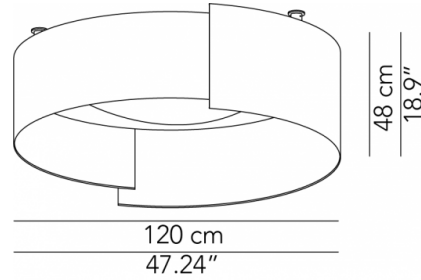

ALCO 120

SPECIFICATION SHEET

ORDERING INFO

Model (Order Code)

Outer Shade Finish

See page 4-5.

Inner Shade Finish

See page 4-5.

LED

- ☐ 2700K
- ☐ 3000K
- ☐ 4000K

Driver Options

- ☐ 120V Phase Dimming
- ☐ 120V 0-10V Dimming
- ☐ 277V 0-10V Dimming