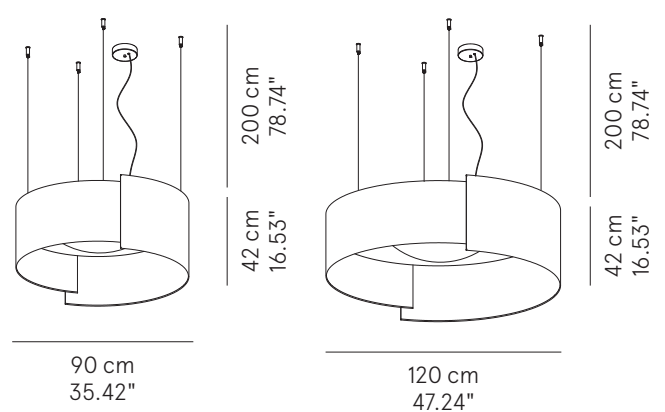

Quad Cables

SPECIFICATION SHEET

ORDERING INFO

Model (Order Code)	Outer Shade Finish	Inner Shade Finish	Cable Options	LED	Driver Options
	<i>See page 4-5.</i>	<i>See page 4-5.</i>	☐ S: Single Cable ☐ Q: Quad Cables	☐ 27: 2700K ☐ 30: 3000K ☐ 40: 4000K	☐ 120V Phase Dimming ☐ 120V 0-10V Dimming ☐ 277V 0-10V Dimming