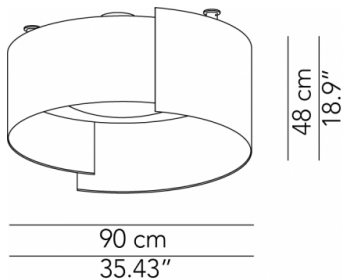

ALCO™

SUSPENSION OR CEILING

TYPE:

PROJECT NAME:

Ceiling lamp - ø 90	ø 90 x 48 cm 23 Kg (Ø35.43" x 18.9") (weight 50.7 lbs)	lamp type 1 led module 23 W luminous efficacy 3628 Lm	Wool: L82ALCEPL090E01 Kvadrat: L82ALCEPL090I01 Eco: L82ALCEPL090N01 Soft: L82ALCEPL090L01 Cubic: L82ALCEPL090A01 Bubble: L82ALCEPL090S01
Ceiling lamp - ø 90	ø 90 x 48 cm 23 Kg (Ø35.43" x 18.9") (weight 50.7 lbs)	lamp type 1 led module 57 W luminous efficacy 8750 Lm	Wool: L82ALCEPL090E04 Kvadrat: L82ALCEPL090I04 Eco: L82ALCEPL090N04 Soft: L82ALCEPL090L04 Cubic: L82ALCEPL090A04 Bubble: L82ALCEPL090S04
Ceiling lamp - ø 120	ø 120 x 48 cm 36 Kg (Ø47.24" x 18.9") (weight 79.4 lbs)	lamp type 1 led module 23 W luminous efficacy 3628 Lm	Wool: L82ALCEPL120E01 Kvadrat: L82ALCEPL120I01 Eco: L82ALCEPL120N01 Soft: L82ALCEPL120L01 Cubic: L82ALCEPL120A01 Bubble: L82ALCEPL120S01
Ceiling lamp - ø 120	ø 120 x 48 cm 36 Kg (Ø47.24" x 18.9") (weight 79.4 lbs)	lamp type 1 led module 57 W luminous efficacy 8750 Lm	Wool: L82ALCEPL120E06 Kvadrat: L82ALCEPL120I06 Eco: L82ALCEPL120N06 Soft: L82ALCEPL120L06 Cubic: L82ALCEPL120A06 Bubble: L82ALCEPL120S06

ALCO 90