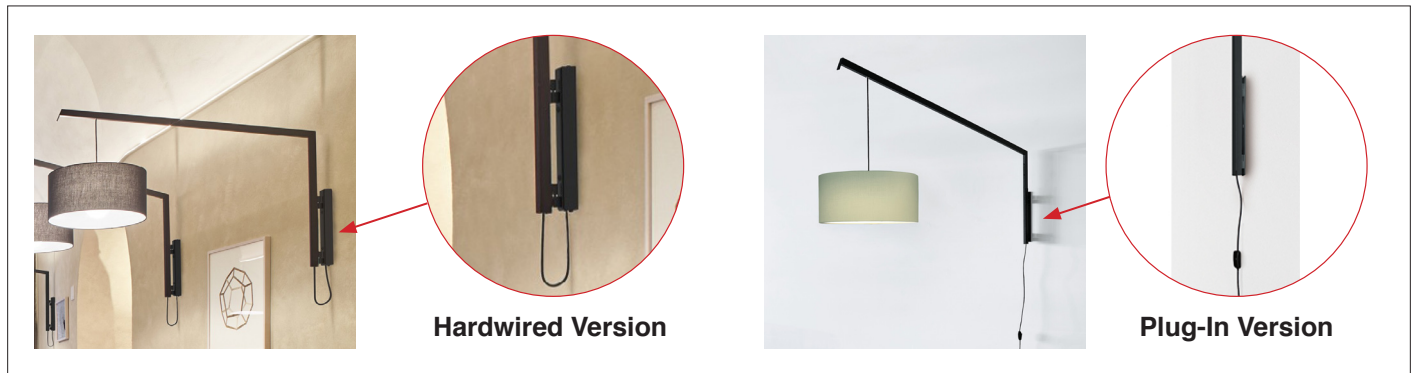

IP20

Adjustable cable

ANGELICA™

INDOOR WALL

TYPE:

PROJECT NAME:

Wall lamp - L 120	ø 45 x 120 x 80 cm 2.5 Kg	lamp type 1xE26 max watt 15W LED	L82ANGEAP135C01
Wall lamp - L 170	ø 45 x 170 x 90 cm 3 Kg	lamp type 1xE26 max watt 15W LED	L82ANGEAP180C01
Wall lamp - L 200	ø 45 x 200 x 96 cm 3.5 Kg	lamp type 1xE26 max watt 15W LED	L82ANGEAP200C01