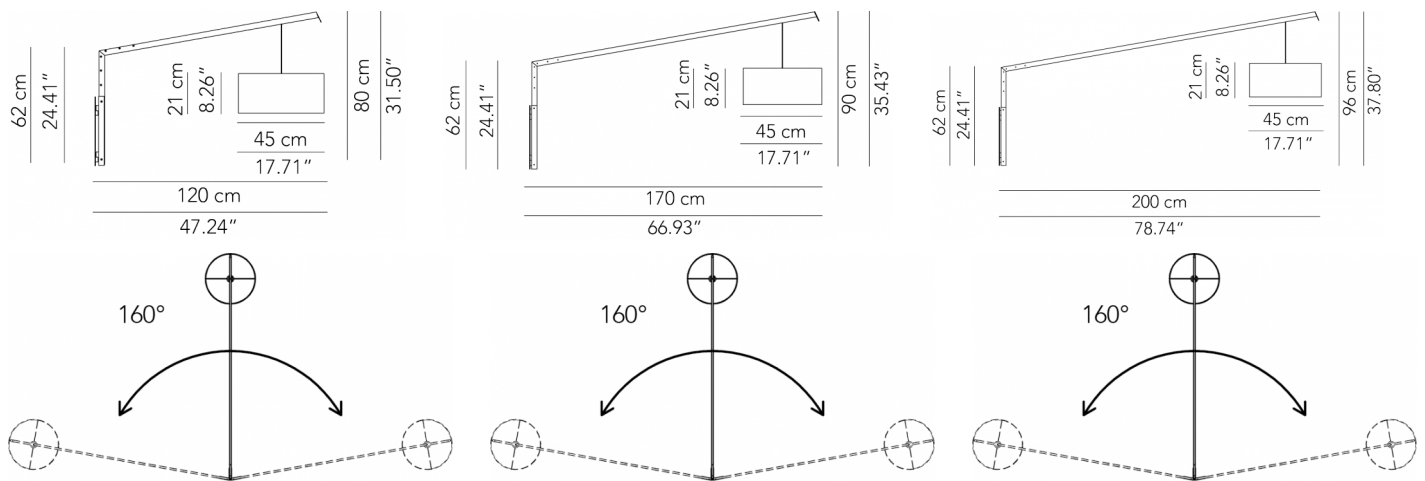

IP20

Adjustable cable

ANGELICA™

INDOOR WALL

TYPE:

PROJECT NAME:

Wall lamp - L 120	ø 45 x 120 x 80 cm 2.5 Kg	lamp type 1xE26 max watt 15W LED	L82ANGEAP135C01
Wall lamp - L 170	ø 45 x 170 x 90 cm 3 Kg	lamp type 1xE26 max watt 15W LED	L82ANGEAP180C01
Wall lamp - L 200	ø 45 x 200 x 96 cm 3.5 Kg	lamp type 1xE26 max watt 15W LED	L82ANGEAP200C01