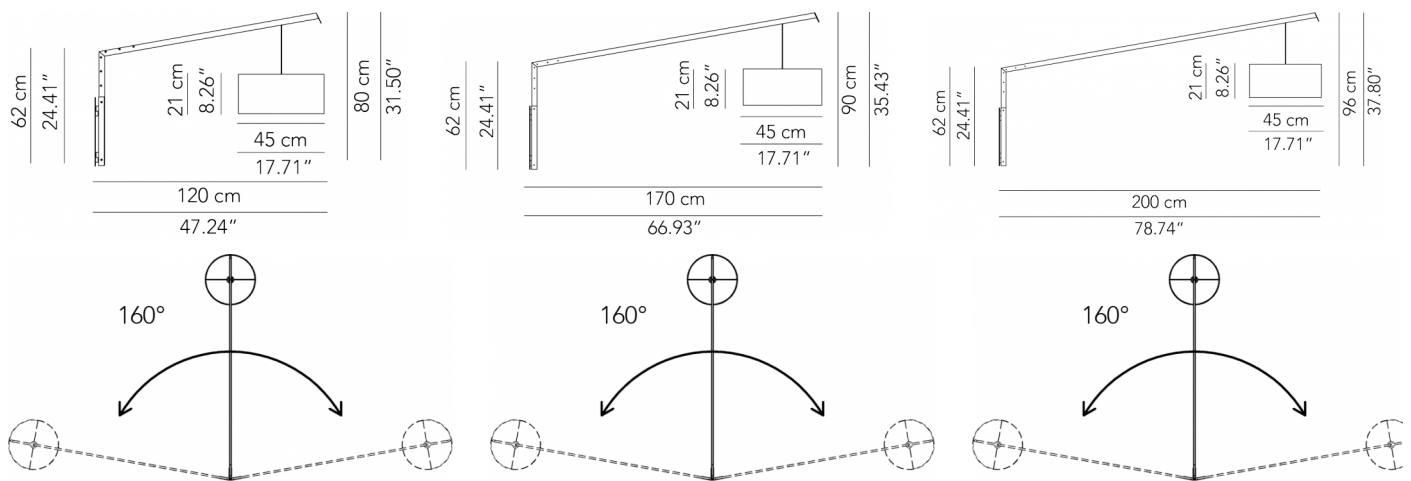

Accessory for wall
fixing

ANGELICA™

INDOOR WALL

TYPE:

PROJECT NAME:

Wall lamp - L 120	∅ 45 x 120 x 80 cm 2.5 Kg	lamp type 1xE26 max watt 15W LED	L82ANGEAP135C01
Wall lamp - L 170	∅ 45 x 170 x 90 cm 3 Kg	lamp type 1xE26 max watt 15W LED	L82ANGEAP180C01
Wall lamp - L 200	∅ 45 x 200 x 96 cm 3.5 Kg	lamp type 1xE26 max watt 15W LED	L82ANGEAP200C01