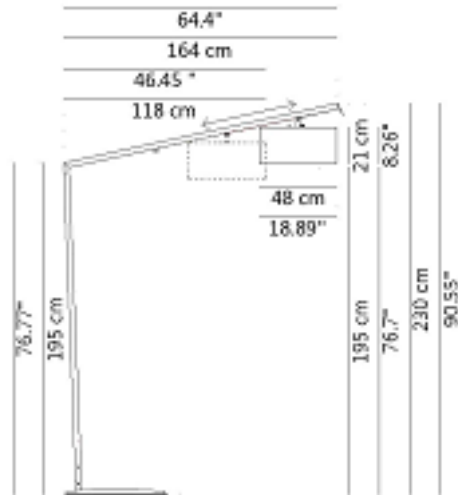

# ANGELICA™

OUTDOOR FLOOR LAMP

TYPE:

PROJECT NAME:

Floor lamp

ø 48 x 175-210

lamp type 1xE26 max  
watt 42WLE D

L82AGOEP230C01