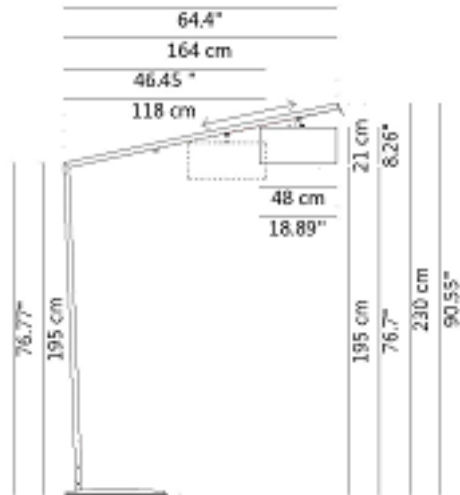

ANGELICA™

OUTDOOR FLOOR LAMP

TYPE:

PROJECT NAME:

Floor lamp

∅ 48 x 175/210 x
200/230

lamp type 1xE26
max watt 15W LED

L82AGOEP230C01

ORDERING INFO

Model (Order Code)

Structure Finish

Lampshade Finish

Power Options

120V Plug-in

SPECIFICATION SHEET

ANGELICA™