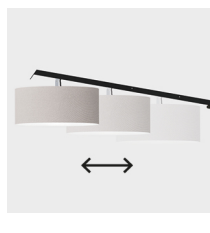

ANGELICA™

OUTDOOR FLOOR LAMP

TYPE:

PROJECT NAME:

Finish

Structure

White

Black

Lampshade

Washable

Fabric lampshade,
metal structure

Metal parts
protected with
electrolytic
galvanizing
treatment and
resistant polyester
coating

IP44/55

Detail

* on demand

SPECIFICATION SHEET

ANGELICA™

OUTDOOR FLOOR LAMP

TYPE:

PROJECT NAME:

Floor lamp

∅ 48 x 175/210 x
200/230

lamp type 1xE26
max watt 15W LED

L82AGOEP230C01