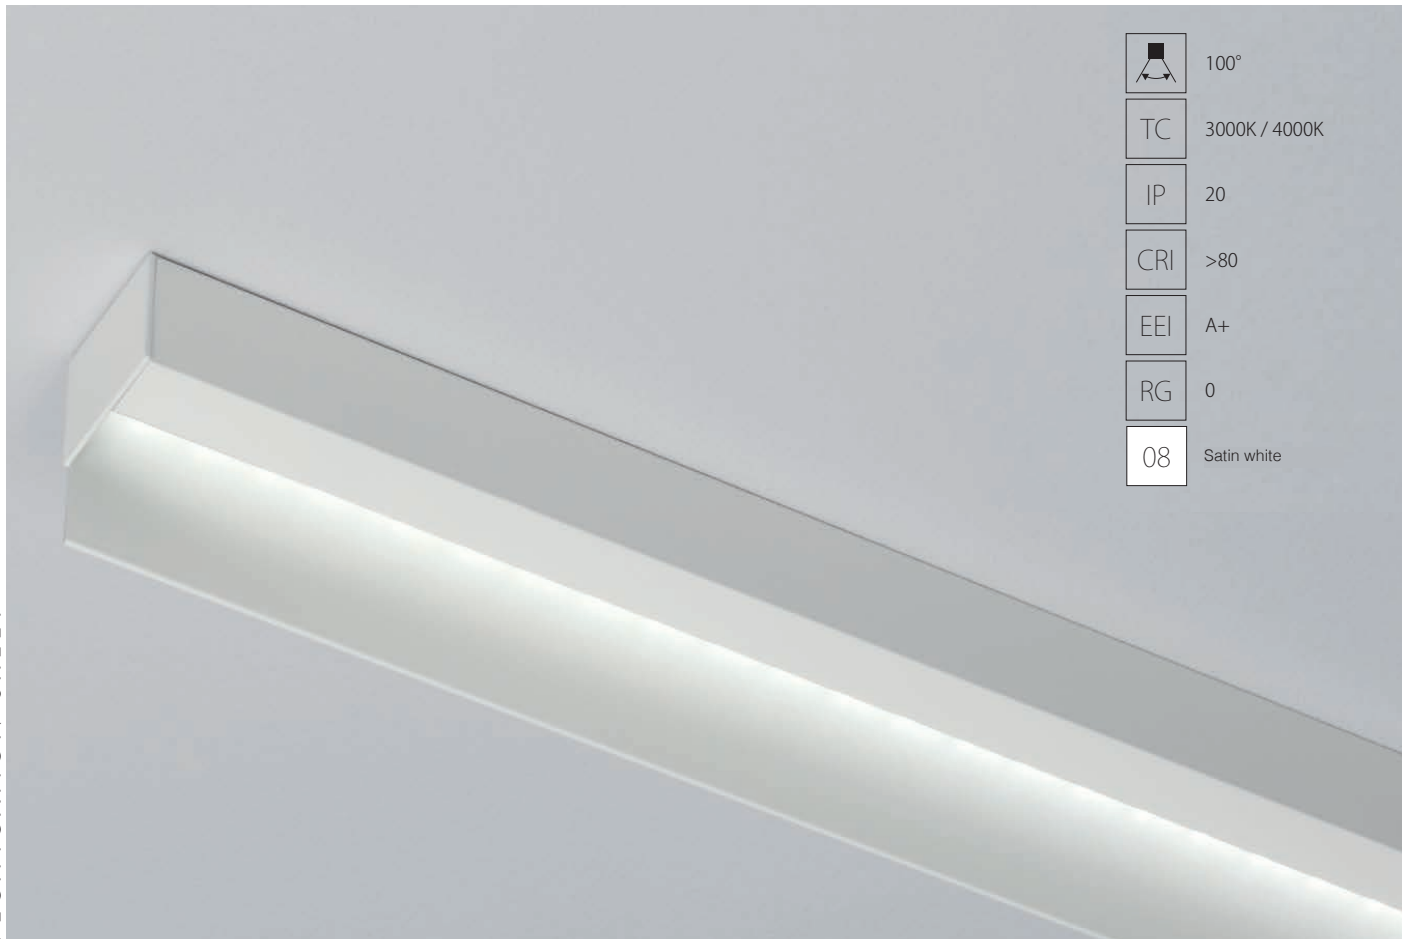

AT™ CEILING/WALL LED SYSTEM

WALL GRAZING & COVE EFFECT

TYPE:

PROJECT NAME:

CODE	W	Lm (3000K)
A6-647.100...*	12 (120 led)	1200
A6-648.100...*	25 (280 led)	2500
A6-028	End caps (pair)	
A6-029	In-line connector	
0800/DIM	Dimming kit	
0800/EM	Emergency kit with batteries	

*code per meter (39.3701")

Multiples of 50mm(1.96"), max 4m(157.48")
Cod. A6-647

Multiples of 30mm(1.18"), max 4m(157.48")
Cod. A6-648

NOTICE: Add 12.4mm (0.48") to
total length of composition

- 100°
- TC 3000K / 4000K
- IP 20
- CRI >80
- EEI A+
- RG 0
- 08 Satin white

SPECIFICATION SHEET