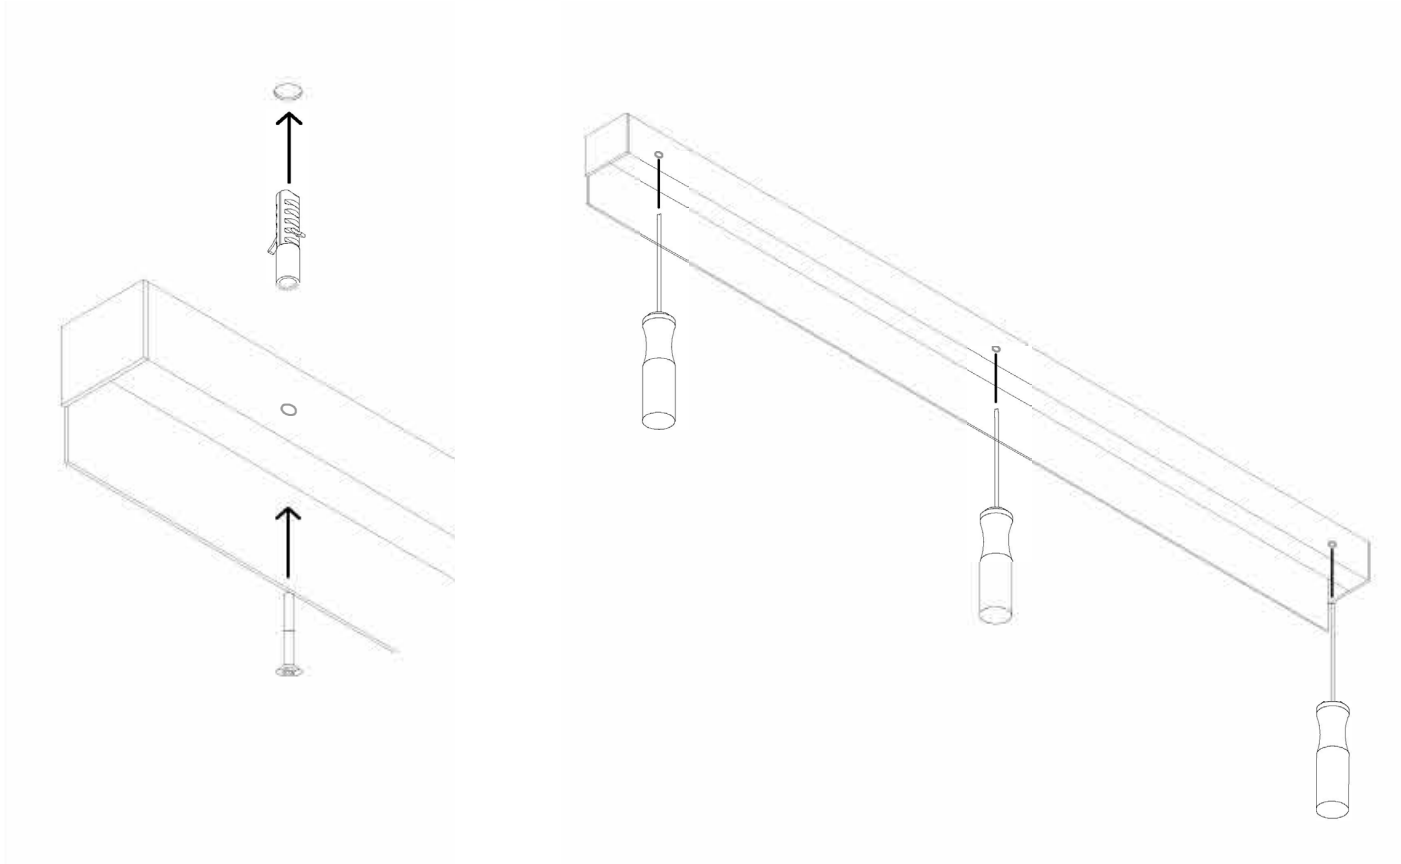

SPECIFICATION SHEET

**AT™** CEILING/WALL LED SYSTEM  
WALL GRAZING & COVE EFFECT

**TYPE:**

**PROJECT NAME:**

SPECIFICATION SHEET

**INSTALLATION**

**A** - PLAN YOUR ANCHORING LAYOUT ON THE MOUNTING SURFACE.

**B** - FIX THE SUPPORT ANCHORS OR TOGGLE BOLTS (NOT INCLUDED) AT PLANNED LOCATION FOR FIXING FIXTURE TO CEILING