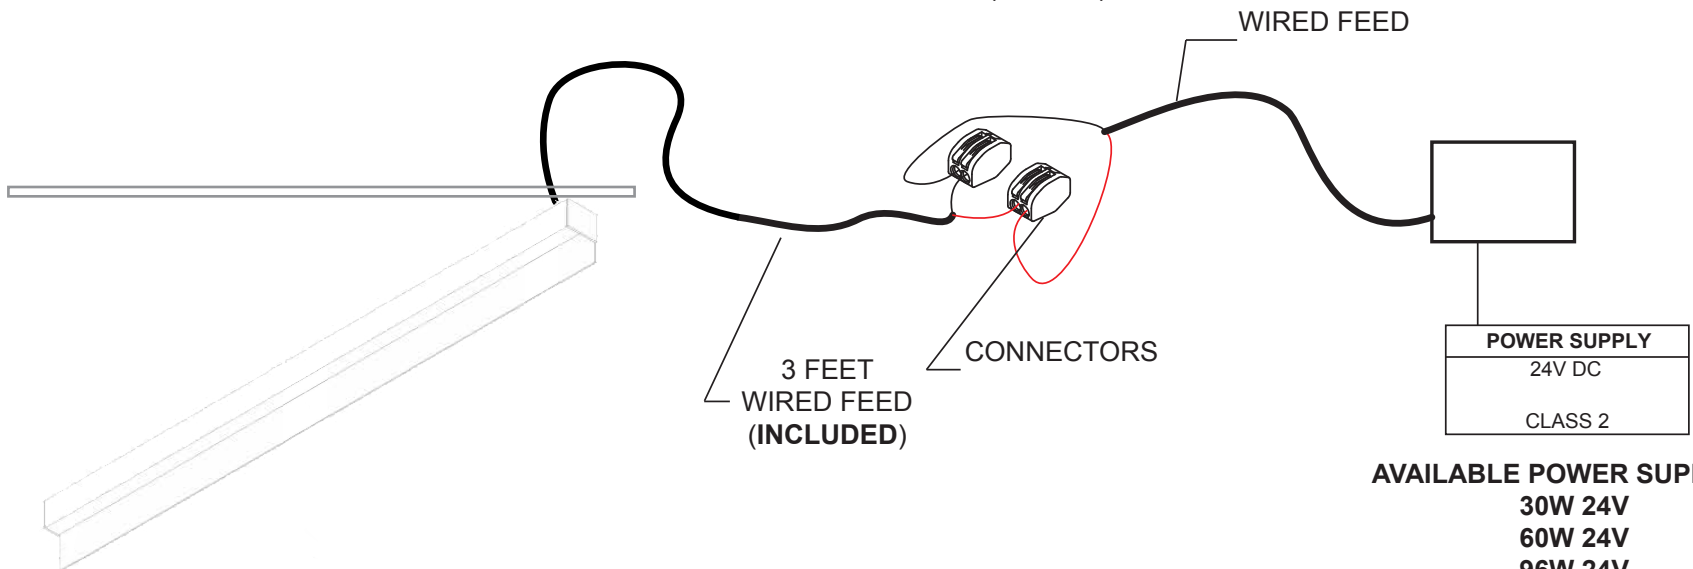

SPECIFICATION SHEET

**AT™** CEILING/WALL LED SYSTEM  
WALL GRAZING & COVE EFFECT

**TYPE:**

**PROJECT NAME:**

SPECIFICATION SHEET

**INSTALLATION**

**A** - PLAN YOUR ANCHORING LAYOUT ON THE MOUNTING SURFACE.

**B** - FIX THE SUPPORT ANCHORS OR TOGGLE BOLTS (NOT INCLUDED) AT PLANNED LOCATION FOR FIXING FIXTURE TO CEILING

# AT™ SYSTEM

INSTALLATION INSTRUCTIONS

TYPE:

PROJECT NAME:

C - DRILL 1/4" HOLE TO PASS WIRE THROUGH CEILING.

D - ATTACH FIXTURE TO CEILING WITH SCREWDRIVER

E - MAKE NECESSARY CONNECTIONS TO REMOTE POWER SUPPLY (24V DC).