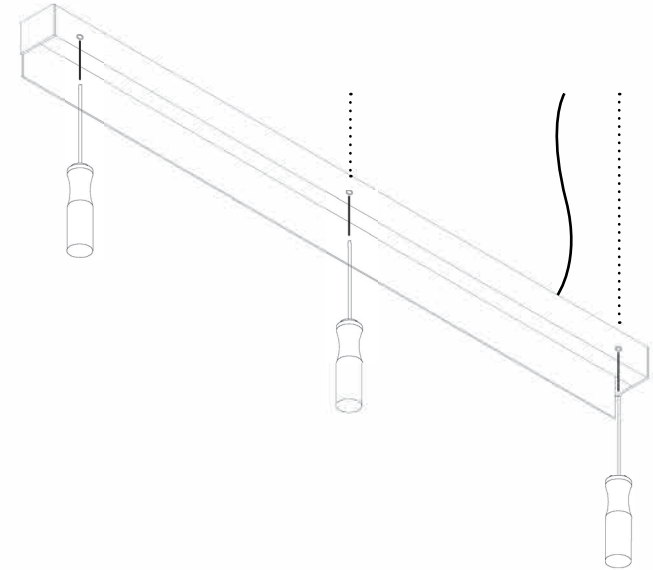

**AT™** CEILING/WALL LED SYSTEM  
WALL GRAZING & COVE EFFECT

**TYPE:**

**PROJECT NAME:**

Basic yet innovative profile which creates an asymmetrical beam, AT is a modular fixture for wall/ceiling or recess. It is made from extruded epoxy polyester powder coated aluminium and it is equipped with LED light sources. This fixture requires a remote driver (included) which, for maintenance purposes, must be placed in an inspection box at a distance of no more than 10 metres. Its degree of protection against the penetration of dust, solid objects and liquids is IP20.

SPECIFICATION SHEET

**AT™** CEILING/WALL LED SYSTEM  
WALL GRAZING & COVE EFFECT

**TYPE:**

**PROJECT NAME:**

SPECIFICATION SHEET

**INSTALLATION**

**A** - PLAN YOUR ANCHORING LAYOUT ON THE MOUNTING SURFACE.

**B** - FIX THE SUPPORT ANCHORS OR TOGGLE BOLTS (NOT INCLUDED) AT PLANNED LOCATION FOR FIXING FIXTURE TO CEILING

# AT™ SYSTEM

INSTALLATION INSTRUCTIONS

TYPE:

PROJECT NAME:

C - DRILL 1/4" HOLE TO PASS WIRE THROUGH CEILING.

D - ATTACH FIXTURE TO CEILING WITH SCREWDRIVER

E - MAKE NECESSARY CONNECTIONS TO REMOTE POWER SUPPLY (24V DC).