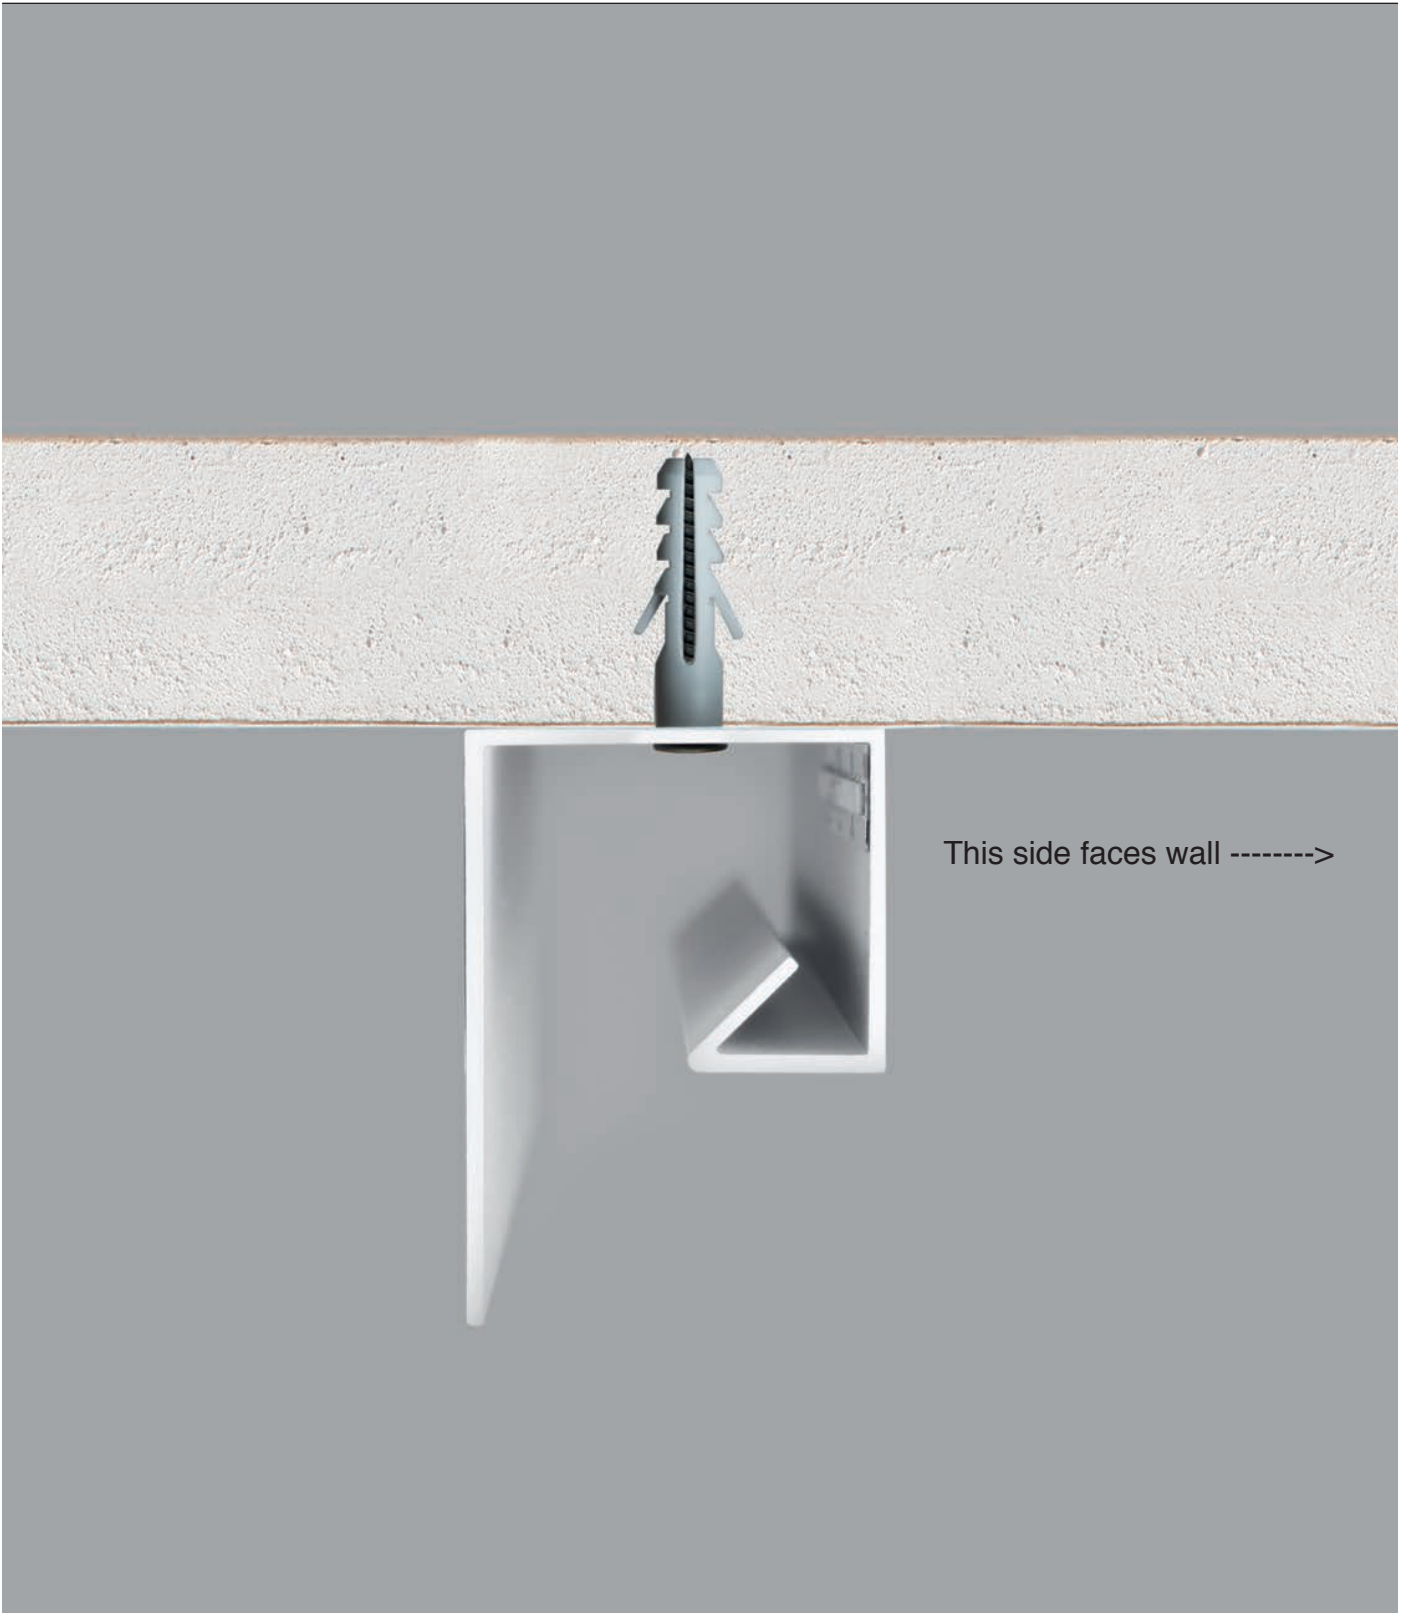

**AT™** CEILING/WALL LED SYSTEM  
WALL GRAZING & COVE EFFECT

**TYPE:**

**PROJECT NAME:**

Basic yet innovative profile which creates an asymmetrical beam, AT is a modular fixture for wall/ceiling or recess. It is made from extruded epoxy polyester powder coated aluminium and it is equipped with LED light sources. This fixture requires a remote driver (included) which, for maintenance purposes, must be placed in an inspection box at a distance of no more than 10 metres. Its degree of protection against the penetration of dust, solid objects and liquids is IP20.

SPECIFICATION SHEET

**AT™** CEILING/WALL LED SYSTEM  
WALL GRAZING & COVE EFFECT

**TYPE:**

**PROJECT NAME:**

SPECIFICATION SHEET

**INSTALLATION**

**A** - PLAN YOUR ANCHORING LAYOUT ON THE MOUNTING SURFACE.

**B** - FIX THE SUPPORT ANCHORS OR TOGGLE BOLTS (NOT INCLUDED) AT PLANNED LOCATION FOR FIXING FIXTURE TO CEILING