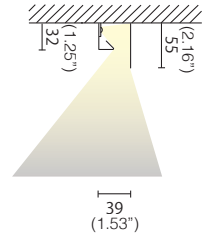

\*code per meter (39.3701")

Multiples of 50mm(1.96"), max 4m(157.48")  
Cod. A6-647

Multiples of 30mm(1.18"), max 4m(157.48")  
Cod. A6-648

NOTICE: Add 12.4mm (0.48") to  
total length of composition

-  100°
-  TC 3000K / 4000K
-  IP 20
-  CRI >80
-  EEI A+
-  RG 0
-  08 Satin white