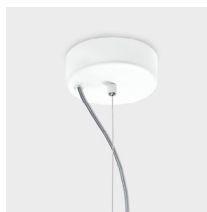

ATOLLO™

SUSPENSION

TYPE:

PROJECT NAME:

Finish

Colors:

White

Diffuser in polyethylene, metal structure

Different colours on demand for minimum purchasing quantity

IP31

SPECIFICATION SHEET

Connection for suspension 1 steel cable

Canopy with 1 steel cable for Atollo d.70-100

Canopy with 1 steel cable for Atollo d.150

Canopy for Atollo with 3-4 steel cables

Inner fitting with rotating downlight

** cable on measure

ATOLLO™

SUSPENSION

TYPE:

PROJECT NAME:

Pendant lamp - ø 70	ø 70 x 20 cm 13 Kg	lamp type 6xE26 LED 15W	L82ATIESO070D01
	ø 70 x 20 cm 13 Kg	lamp type 1 led strip 40W luminous efficacy 7000 Lm light colour 3000 K cri >80	L82ATIESO070D41
Pendant lamp - ø 100	ø 100 x 22 cm 13 Kg	lamp type 8xE26 LED 15W	L82ATIESO100D01
	ø 100 x 22 cm 13 Kg	lamp type 1 led strip 55W luminous efficacy 9300 Lm light colour 3000 K cri >80	L82ATIESO100D41
Pendant lamp - ø 150	ø 150 x h 28 cm 50 Kg	lamp type 12xE26 LED 15W	L82ATIESO150D01
	ø 150 x h 28 cm 50 Kg	lamp type 1 led strip 82W luminous efficacy 14000 Lm light colour 3000 K cri >80	L82ATIESO150D41