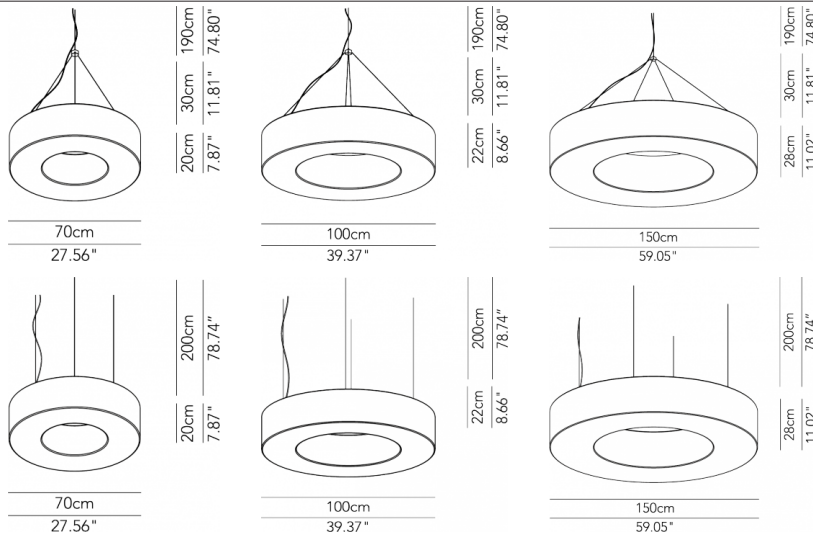

ATOLLO™

SUSPENSION

TYPE:

PROJECT NAME:

Pendant lamp - ø 70	ø 70 x 20 cm 13 Kg	lamp type 6xE26 LED 15W	L82ATIESO070D01
	ø 70 x 20 cm 13 Kg	lamp type 1 led strip 40W luminous efficacy 7000 Lm light colour 3000 K cri >80	L82ATIESO070D41
Pendant lamp - ø 100	ø 100 x 22 cm 13 Kg	lamp type 8xE26 LED 15W	L82ATIESO100D01
	ø 100 x 22 cm 13 Kg	lamp type 1 led strip 55W luminous efficacy 9300 Lm light colour 3000 K cri >80	L82ATIESO100D41
Pendant lamp - ø 150	ø 150 x h 28 cm 50 Kg	lamp type 12xE26 LED 15W	L82ATIESO150D01
	ø 150 x h 28 cm 50 Kg	lamp type 1 led strip 82W luminous efficacy 14000 Lm light colour 3000 K cri >80	L82ATIESO150D41

ORDERING INFO

Model (Order Code)

Finish

LED

Voltage

Dimming

- ☐ 2700K
- ☐ 3000K
- ☐ 4000K

- ☐ 120V
- ☐ 277V

- ☐ LTE (Leading/Trailing Edge Dim)
- ☐ 010V (0-10V)

Fixture comes with a 4" backplate that mounts to a standard junction box.

Please note: 277V is only compatible with 0-10V dimming. Screw-in bulbs are only compatible with 120V with LTE dimming.

SPECIFICATION SHEET

Luminart®

WWW.LUMINARTLIGHTING.COM