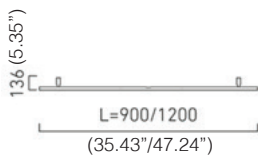

Ideally complements bedrooms, living rooms or corridors both at home and in the office, club, gallery or hotel.

Installation Note:
Fixture includes Ø4" round backplate

ORDERING INFO

Model	Finish	Output	LED	Voltage	Dimming
<input type="radio"/> L3842.2103 (Length: 900mm)	<i>See below</i>	<input type="radio"/> LED 6W	<input type="radio"/> 27K (2700K)	<input type="radio"/> 120V	<input type="radio"/> LTE (Leading/Trailing Edge Dim)
<input type="radio"/> L3842.2104 (Length: 1200mm)			<input type="radio"/> 30K (3000K)	<input type="radio"/> 277V	<input type="radio"/> 010V (0-10V)
			<input type="radio"/> 40K (4000K)		