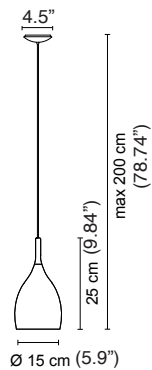

BALLOON™

SUSPENSION

TYPE:

PROJECT NAME:

.01 White

.38 Shiny Copper

.31 Chrome

L671550 1,8 kg

.01/WW White

.31/WW Chrome

.38/WW Copper

LED 6,5W 844lm 3000K

Installation note: comes with 4.5" round backplate to cover junction box

SPECIFICATION SHEET

Luminart®

WWW.LUMINARTLIGHTING.COM