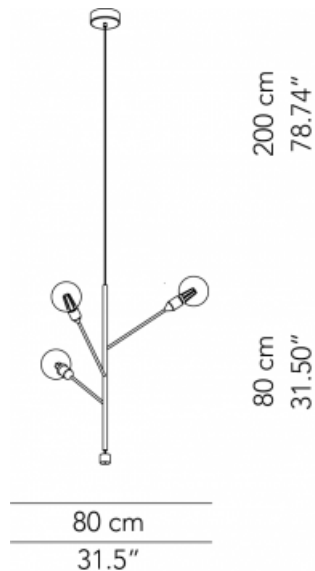

** cable on measure

White

Lead grey

Matt gold

Bronze

Details

White

Lead grey

TYPE:

PROJECT NAME:

Pendant lamp with 3 arms	ø 80 x 80 cm 2 Kg	lamp type 3xE26 LED 42W	L82BAOESO003G01
Pendant lamp with 6 arms	ø 80 x 115 cm 3.5 Kg	lamp type 6xE26 LED 42W	L82BAOESO006G01

ORDERING INFO

Model (Order Code)	Structure Finish	Canopy Finish	Voltage	Dimming
	<input type="radio"/> White <input type="radio"/> Lead Grey <input type="radio"/> Matt Gold <input type="radio"/> Bronze	<input type="radio"/> White <input type="radio"/> Lead Grey <input type="radio"/> Matt Gold <input type="radio"/> Bronze	<input type="radio"/> 120V	<input type="radio"/> LTE (Leading/Trailing Edge Dim)

Fixture comes with a 4" backplate that mounts to a standard junction box.

3 ARMS

6 ARMS

SPECIFICATION SHEET