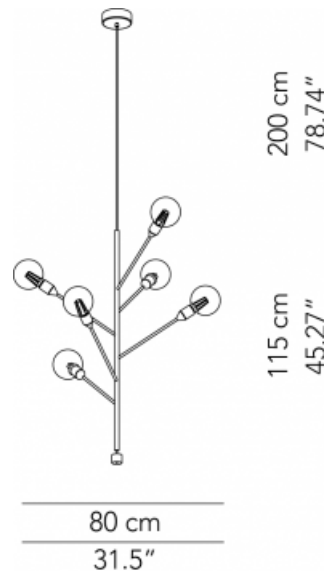

** cable on measure

White

Lead grey

Matt gold

Bronze

Details

White

Lead grey

TYPE:

PROJECT NAME:

Pendant lamp with 3 arms	ø 80 x 80 cm 2 Kg	lamp type 3xE26 LED 42W	L82BAOESO003G01
Pendant lamp with 6 arms	ø 80 x 115 cm 3.5 Kg	lamp type 6xE26 LED 42W	L82BAOESO006G01

ORDERING INFO

Model (Order Code)	Structure Finish	Canopy Finish	Voltage	Dimming
	<input type="radio"/> White <input type="radio"/> Lead Grey <input type="radio"/> Matt Gold <input type="radio"/> Bronze	<input type="radio"/> White <input type="radio"/> Lead Grey <input type="radio"/> Matt Gold <input type="radio"/> Bronze	<input type="radio"/> 120V	<input type="radio"/> LTE (Leading/Trailing Edge Dim)

Fixture comes with a 4" backplate that mounts to a standard junction box.

3 ARMS

6 ARMS

SPECIFICATION SHEET