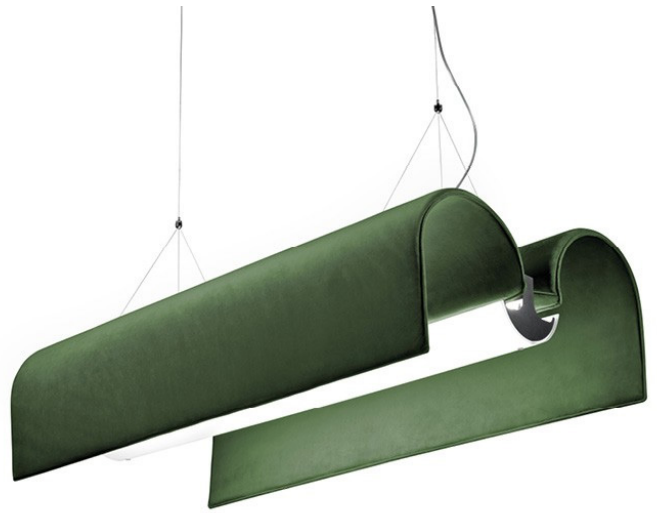

BASILICA™

SUSPENSION

TYPE:

PROJECT NAME:

A symmetrical light form with proportions redolent of classical formal architecture. A hanging lamp featuring two parallel wings evocative of the vaults of one of the Venetian architect's Andrea Palladio greatest works. Design and aesthetic research are knowingly combined with performance.

SPECIFICATION SHEET

BASILICA™

SUSPENSION

TYPE:

PROJECT NAME:

Pendant lamp - L 125

ø 125 x 60 x 30 cm lamp type 2 linear modules 48 W
20 Kg luminous efficacy 7600 Lm

L82BASES0125E01

Finish

Diffuser textile

Velvet

Eco Friendly

Wool

Fabric lampshade,
metal structure

Uplight and
downlight: Up 2560
lm - Down 5120 lm

IP20