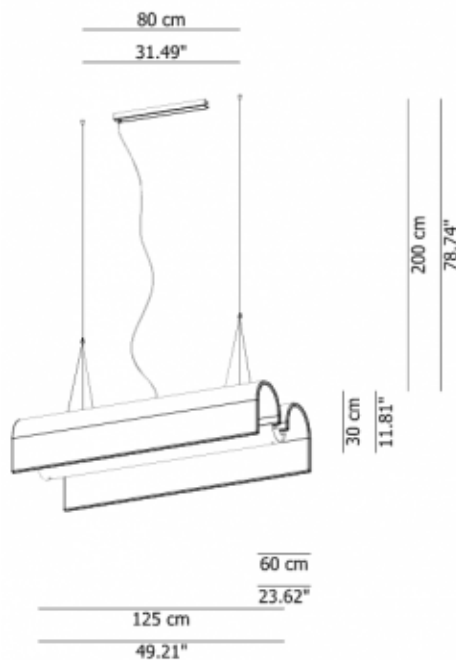

BASILICA™

SUSPENSION

TYPE:

PROJECT NAME:

Pendant lamp - L 125

ø 125 x 60 x 30 cm lamp type 2 linear modules 48 W
20 Kg luminous efficacy 7600 Lm

L82BASES0125E01

Finish

Diffuser textile

Velvet

Eco Friendly

Wool

Fabric lampshade,
metal structure

Uplight and
downlight: Up 2560
lm - Down 5120 lm

IP20

* on demand

** cable on measure

SPECIFICATION SHEET

ORDERING INFO

Model (Order Code)	Finish	LED	Driver Options
	See page 3-4	☐ 2700K ☐ 3000K ☐ 4000K	☐ 120V Phase Dimming ☐ 120V 0-10V Dimming ☐ 277V 0-10V Dimming