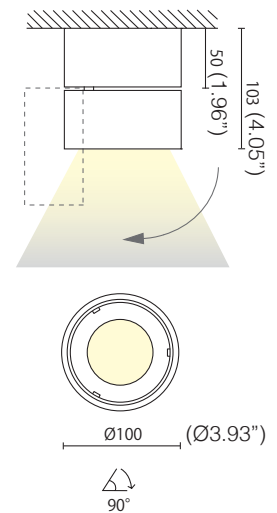

BEA65™

OUTDOOR CEILING/WALL

TYPE:

PROJECT NAME:

BEA 65

-  36°
-  TC 3000K / 4000K
-  IP 65
-  CRI >80
-  SDCM 3
-  EEI A+
-  RG 1

-  08 White
-  38 Grey

CODE	W	Lm (3000K)	Lifetime
L25A4-651	15	1440	60.000h L80/B20

SPECIFICATION SHEET

ORDERING INFO

L25A4-651			
Model (Order Code)	Finish	LED	Driver Options
	<input type="radio"/> 08 White <input type="radio"/> 38 Grey	<input type="radio"/> 3000K <input type="radio"/> 4000K	<input type="radio"/> 120V Phase Dimming <input type="radio"/> 120V 0-10V Dimming <input type="radio"/> 277V 0-10V Dimming

Installation note: Fixture is supplied with a 4" backplate that mounts to a standard junction box.

LEDOLOGY®

A **Luminart** BRAND

WWW.LEDOLOGY.COM