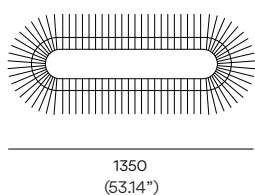

SUSPENSION

TYPE:

PROJECT NAME:

SIZE	Big Ben 600L	Big Ben 1400L	Big Ben 950XL
luminaire size	Ø570×415 (22.44"×16.33")	Ø1350×550×416 (53.14"×21.65"×16.37")	Ø945×620 (37.2"×24.4")
light source size	Ø140×162 (5.51"×6.37")	Ø856×43 (33.7"×1.69")	Ø600×82 (23.62"×3.22")
system power	↓23 W	↓14.7 W	↓34 W
luminous flux	↓1508 lm	↓1734 lm	↓3500 lm
UGR	<19	<19	<17
CRI	>90	>90	>80
light distribution- down 40°		80°	95°
luminous efficiency	74lm/W	117lm/W	110lm/W

Technical information

electrical control	TRIAC 0-10V
LED module housing finish	black 9005 white 9010
shade fabric option	see next page

Big Ben 600L

Big Ben 1400L

Big Ben 950XL

SPECIFICATION SHEET

ORDERING INFO