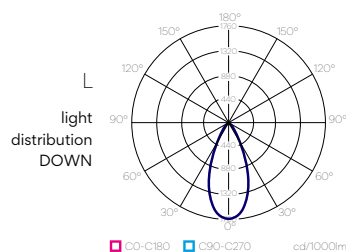

Big Ben 950XL

SPECIFICATION SHEET

ORDERING INFO

Model (Order Code)	LED Module Housing Finish	Shade Fabric Option	LED	Driver Options
☐ Big Ben L72-600L 23W	☐ Black 9005	<i>See next page</i>	☐ 3000K	☐ 120V Phase Dimming
☐ Big Ben L72-1400L 14.7W	☐ White 9010		☐ 4000K	☐ 120V 0-10V Dimming
☐ Big Ben L72-950XL 34W				☐ 277V 0-10V Dimming

Luminart®