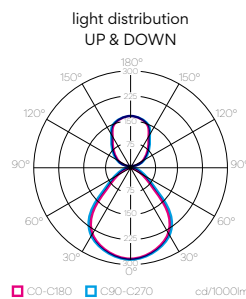

Big Ben 950XL

SPECIFICATION SHEET

ORDERING INFO

Model (Order Code)	LED Module Housing Finish	Shade Fabric Option	LED	Driver Options
☐ Big Ben L72-600L 23W	☐ Black 9005	<i>See next page</i>	☐ 3000K	☐ 120V Phase Dimming
☐ Big Ben L72-1400L 14.7W	☐ White 9010		☐ 4000K	☐ 120V 0-10V Dimming
☐ Big Ben L72-950XL 34W				☐ 277V 0-10V Dimming

Luminart®