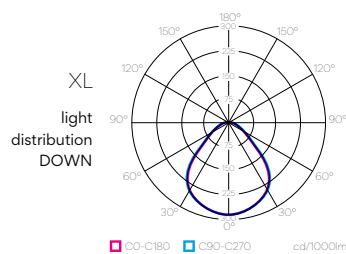

Big Ben 950XL

SPECIFICATION SHEET

ORDERING INFO

Model (Order Code)	LED Module Housing Finish	Shade Fabric Option	LED	Driver Options
☐ Big Ben L72-600L 23W	☐ Black 9005	<i>See next page</i>	☐ 3000K	☐ 120V Phase Dimming
☐ Big Ben L72-1400L 14.7W	☐ White 9010		☐ 4000K	☐ 120V 0-10V Dimming
☐ Big Ben L72-950XL 34W				☐ 277V 0-10V Dimming

Luminart®