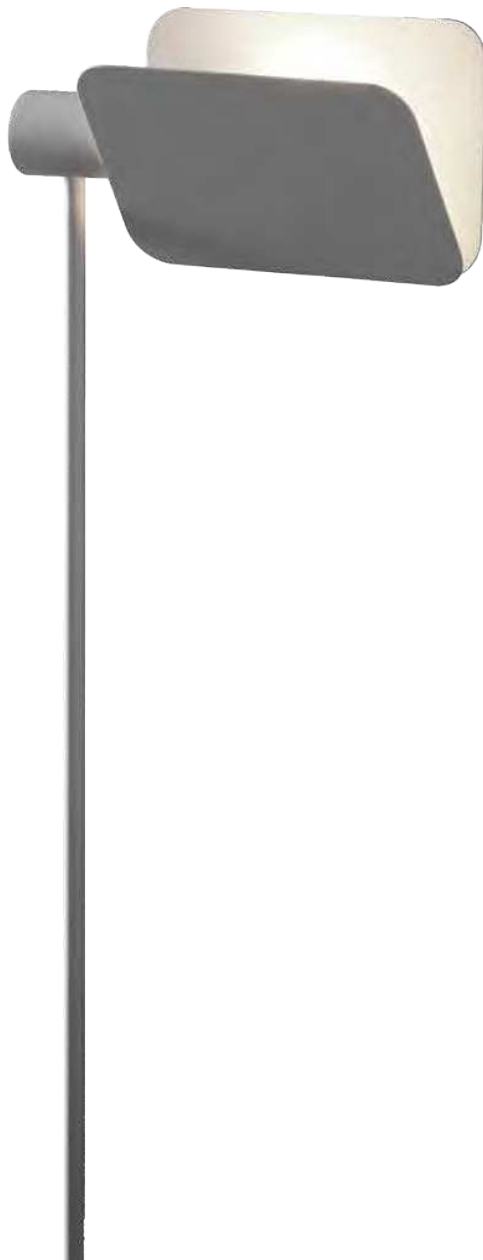

# BLACKJACK™

Floor/Table

**TYPE:**

**PROJECT NAME:**

---

design by Glenn Marys

Blackjack is an elegant and minimalist table or floor lamp designed under the motto "form follows function". The lamp is available in different heights and rotates 180 ° on the foot. The two plate -whose shape is reminiscent of playing cards- tilt separately so that the diffused light can be projected in the desired direction. Available in black and white with G9 halogen or LED.

# BLACKJACK™

TYPE:

Floor/Table

PROJECT NAME:

## blackjack floor

grey painted  
white painted  
black painted

**L30T81F1HGL**  
**L30T81F1HWL**  
**L30T81F1HZL**

## blackjack table

grey painted  
white painted  
black painted

**L30T81T1HGL**  
**L30T81T1HWL**  
**L30T81T1HZL**