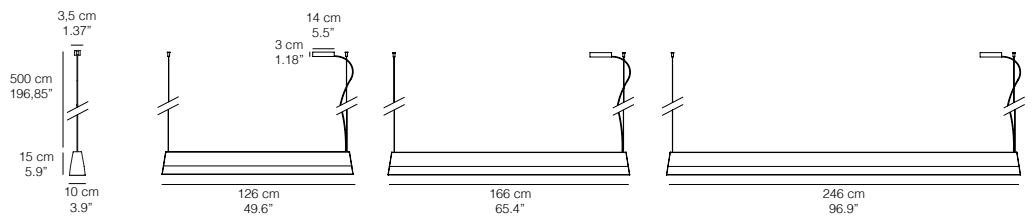

## SUSPENSION

TYPE:

PROJECT NAME:

	DIMENSIONS		COLORS	LIGHT SOURCES
<b>BLONDE 126</b>				LED  2700K (3000K On Demand)
L3229SP1260X	126X15X10	49.6X5.9X3.9	White / Anthracite / Bronzed brass / Concrete	84W - DIRECT/INDIRECT LIGHT - 7000 Lumen
<b>BLONDE 166</b>				
L3229SP1660X	166X15X10	65.4X5.9X3.9	White / Anthracite / Bronzed brass / Concrete	113W - DIRECT/INDIRECT LIGHT - 9400 Lumen
<b>BLONDE 246</b>				
L3229SP2460X	246X15X10	96.9X5.9X3.9	White / Anthracite / Bronzed brass / Concrete	171W - DIRECT/INDIRECT LIGHT - 14200 Lumen

Installation note: Comes with a 4" backplate that mounts to a standard junction box

SPECIFICATION SHEET