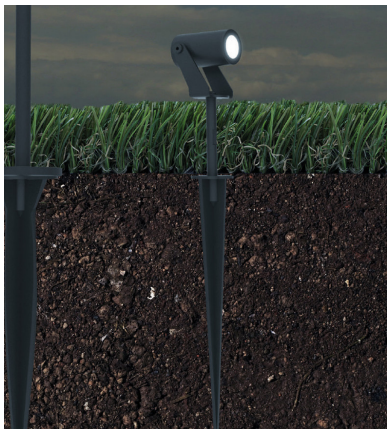

BLOOM™ MAXI

SPOTLIGHT

TYPE:

PROJECT NAME:

<i>beam</i>	<i>class</i>	<i>W</i>	<i>source</i>	<i>fixture</i>	<i>CCT LED</i>	<i>CRI</i>
NB Spot/10°	III	15	1550 lm	1080 lm	2700K	80
NB Spot/10°	III	15	1620 lm	1130 lm	3000K	80
NB Spot/10°	III	15	1670 lm	1190 lm	4000K	80
MB Flood/26°	III	15	1550 lm	1080 lm	2700K	80
MB Flood/26°	III	15	1620 lm	1130 lm	3000K	80
MB Flood/26°	III	15	1670 lm	1190 lm	4000K	80
WB Wide Flood/56°	III	15	1550 lm	1000 lm	2700K	80
WB Wide Flood/56°	III	15	1620 lm	1040 lm	3000K	80
WB Wide Flood/56°	III	15	1670 lm	1100 lm	4000K	80

Accessories

SPECIFICATION SHEET