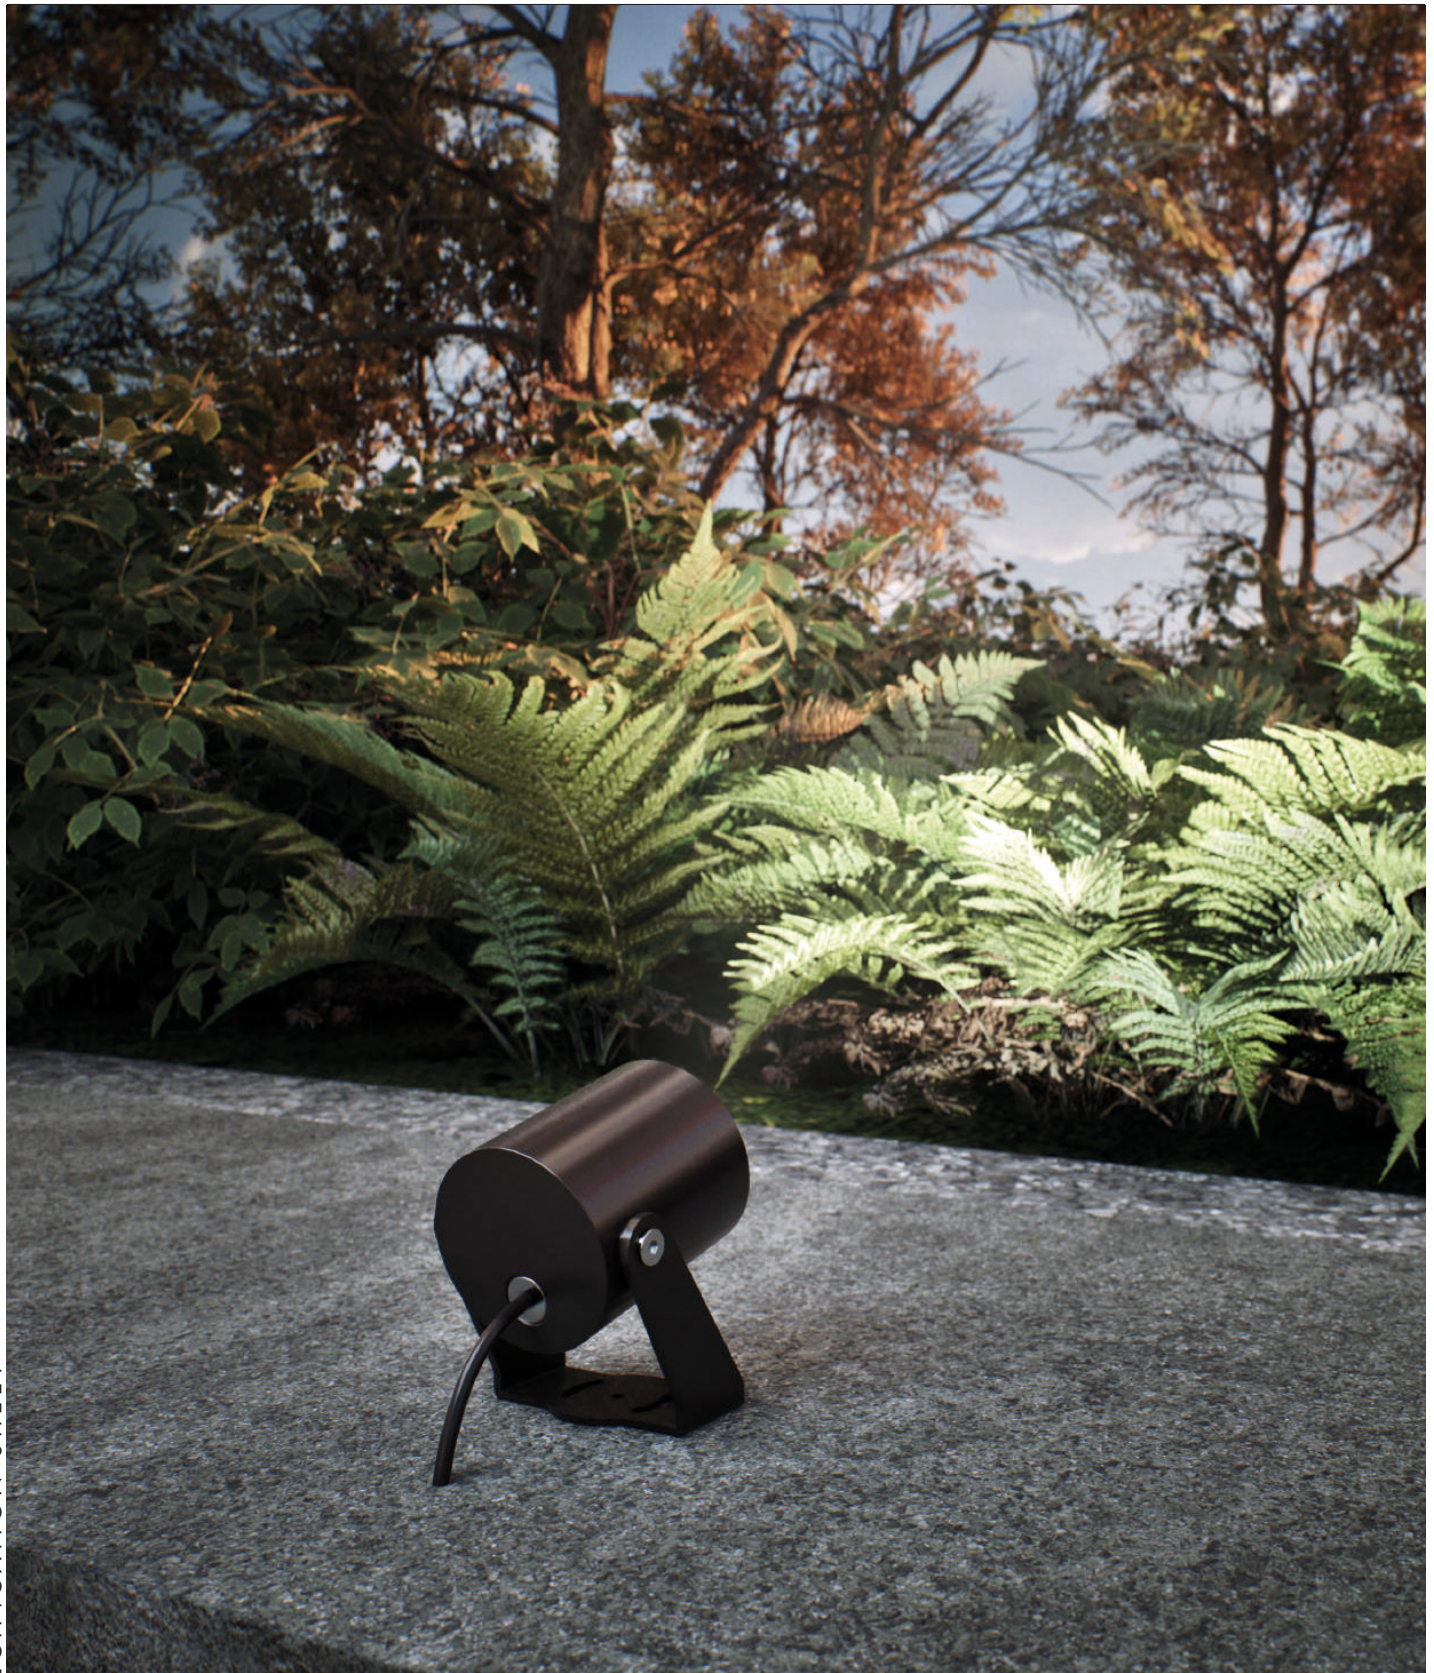

BLOOM™ MAXI

SPOTLIGHT

TYPE:

PROJECT NAME:

SPECIFICATION SHEET

Luminart®

WWW.LUMINARTLIGHTING.COM
Last updated: 07/25/24