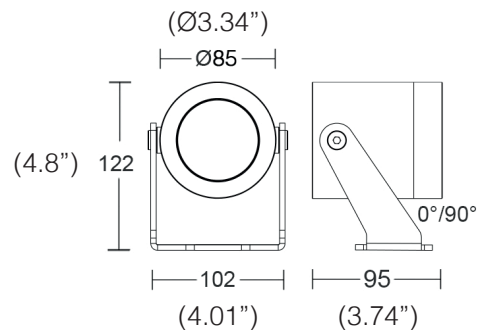

SPOTLIGHT

TYPE:

PROJECT NAME:

Fixture Specifications

Protection . IP 66 - IK 09

Body . Anticorodal turning aluminum 6000 Serie, for greater corrosion resistance

Screen . Extra-clear transparent Glass 12mm (0.47")

Seals . EPDM rubber

Screws . Chromed Brass

Paint / Finishing . Anti-corrosive UV stabilised polyester powder

Finishes

ORDERING INFO

BLOOM MAXI

Model (Order Code)	Finish Options	Optic Options	Accessories	LED	Remote Driver Options
<input type="radio"/> L90 BLOOM MAXI	<input type="radio"/> 00: Pure White <input type="radio"/> 10: White <input type="radio"/> 24: Bronze <input type="radio"/> 25: Rust <input type="radio"/> 01: Black <input type="radio"/> 30: Anthracite <input type="radio"/> 35: Slate Grey <input type="radio"/> 40: Grey <input type="radio"/> 55: Green Cool Mint	<input type="radio"/> NB: Narrow Beam 10° <input type="radio"/> MB: Medium Beam 26° <input type="radio"/> WB: Wide Beam 56°	<input type="radio"/> Spike <input type="radio"/> Branch Belt	<input type="radio"/> 27: 2700K <input type="radio"/> 30: 3000K <input type="radio"/> 40: 4000K	<input type="radio"/> 120V LTE <input type="radio"/> 120V-277V 0-10V (Universal Voltage)

SPECIFICATION SHEET

Luminart®

WWW.LUMINARTLIGHTING.COM
Last updated: 07/25/24

BLOOM™ MAXI

SPOTLIGHT

TYPE:

PROJECT NAME:

<i>beam</i>	<i>class</i>	<i>W</i>	<i>source</i>	<i>fixture</i>	<i>CCT LED</i>	<i>CRI</i>
 NB Spot/10°	III	15	1550 lm	1080 lm	2700K	80
 NB Spot/10°	III	15	1620 lm	1130 lm	3000K	80
 NB Spot/10°	III	15	1670 lm	1190 lm	4000K	80
 MB Flood/26°	III	15	1550 lm	1080 lm	2700K	80
 MB Flood/26°	III	15	1620 lm	1130 lm	3000K	80
 MB Flood/26°	III	15	1670 lm	1190 lm	4000K	80
 WB Wide Flood/56°	III	15	1550 lm	1000 lm	2700K	80
 WB Wide Flood/56°	III	15	1620 lm	1040 lm	3000K	80
 WB Wide Flood/56°	III	15	1670 lm	1100 lm	4000K	80