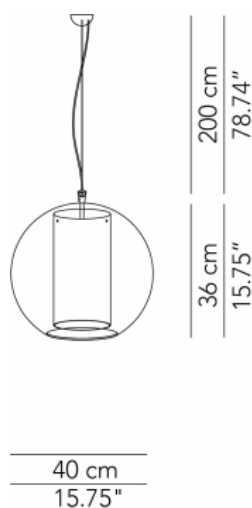

Medium pendant lamp - ø 40	ø 40 x 36 cm 3 Kg	lamp type 1xE26 LED 42W	L82BOLESO040C01
Large pendant lamp - ø 50	ø 50 x 46 cm 3,5 Kg	lamp type 1xE26 LED 42W	L82BOLESO050C01
Maxi pendant lamp - ø 60	ø 60 x 56 cm 6 Kg	lamp type 1xE26 LED 42W	L82BOLESO060C01

Fixture comes with a 4" backplate that mounts to a standard junction box.

BOLLA 40

BOLLA 50

BOLLA 60

SPECIFICATION SHEET

BOLLA™

SUSPENSION

TYPE: