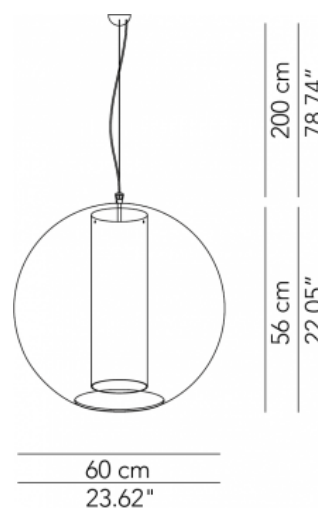

Medium pendant lamp - ø 40	ø 40 x 36 cm 3 Kg	lamp type 1xE26 LED 42W	L82BOLESO040C01
Large pendant lamp - ø 50	ø 50 x 46 cm 3,5 Kg	lamp type 1xE26 LED 42W	L82BOLESO050C01
Maxi pendant lamp - ø 60	ø 60 x 56 cm 6 Kg	lamp type 1xE26 LED 42W	L82BOLESO060C01

Fixture comes with a 4" backplate that mounts to a standard junction box.

BOLLA 40

BOLLA 50

BOLLA 60

SPECIFICATION SHEET

BOLLA™

SUSPENSION

TYPE: