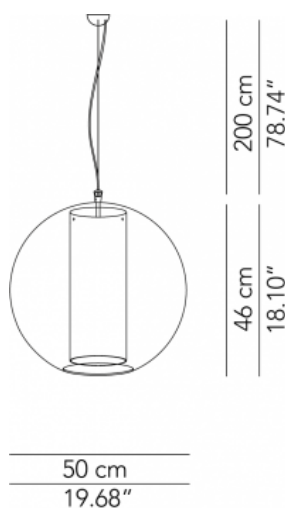

Medium pendant lamp - ø 40	ø 40 x 36 cm 3 Kg	lamp type 1xE26 LED 42W	L82BOLESO040C01
Large pendant lamp - ø 50	ø 50 x 46 cm 3,5 Kg	lamp type 1xE26 LED 42W	L82BOLESO050C01
Maxi pendant lamp - ø 60	ø 60 x 56 cm 6 Kg	lamp type 1xE26 LED 42W	L82BOLESO060C01

Fixture comes with a 4" backplate that mounts to a standard junction box.

BOLLA 40

BOLLA 50

BOLLA 60

SPECIFICATION SHEET

BOLLA™

SUSPENSION

TYPE: