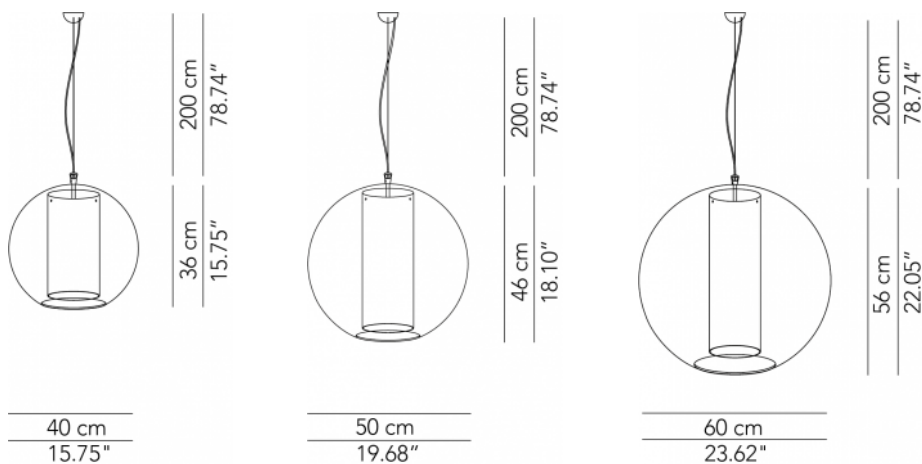

SUSPENSION

TYPE:

PROJECT NAME:

Medium pendant lamp - ø 40	ø 40 x 36 cm 3 Kg	lamp type 1xE26 LED 15W	L82BOLESO040C01
Large pendant lamp - ø 50	ø 50 x 46 cm 3,5 Kg	lamp type 1xE26 LED 15W	L82BOLESO050C01
Maxi pendant lamp - ø 60	ø 60 x 56 cm 6 Kg	lamp type 1xE26 LED 15W	L82BOLESO060C01

ORDERING INFO

Model (Order Code)

Finish

Voltage

Dimming

120V

LTE (Leading/Trailing Edge Dim)

Fixture comes with a 4" backplate that mounts to a standard junction box.