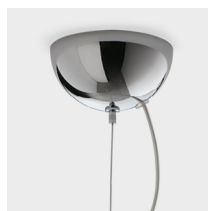

BOLLA™

SUSPENSION

TYPE:

PROJECT NAME:

Finish

Polycarbonate:

Opal

Orange

Red

Fabrics:

Cotton

Pleated

Pleated Ribbon

Washable

Globe in transparent PMMA, cylinder in PC or fabric

SPECIFICATION SHEET

IP20

* cable on measure
** on demand

Canopy detail

BOLLA™

SUSPENSION

TYPE:

PROJECT NAME:

Diffuser finishes