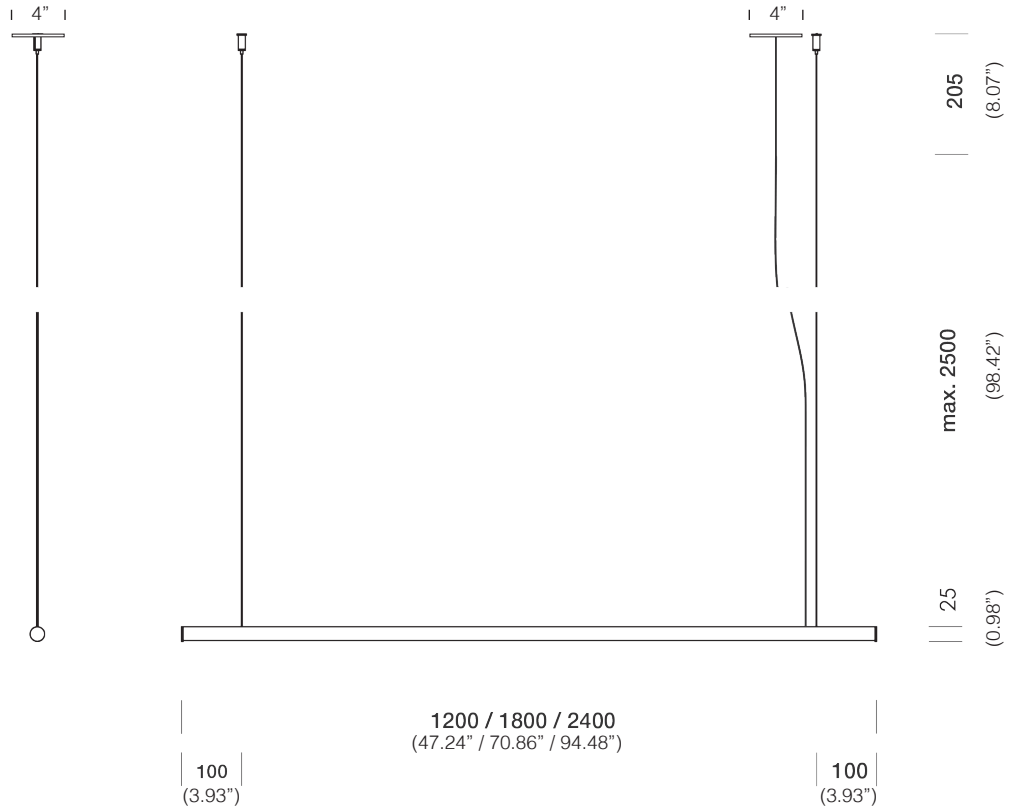

BOOMER LINE™

SUSPENSION

TYPE:

PROJECT NAME:

boomer line 1200 3000K (1400 Lumens)

white painted
black painted

T86H8DWLD
T86H8DZLD

boomer line 1200 2700K (1400 Lumens)

white painted
black painted

T86H7DWLD
T86H7DZLD

boomer line 1800 3000K (1920 Lumens)

white painted
black painted

T86H10DWLD
T86H10DZLD

boomer line 1800 2700K (1920 Lumens)

white painted
black painted

T86H9DWLD
T86H9DZLD

boomer line 2400 3000K (2680 Lumens)

white painted
black painted

T86H12DWLD
T86H12DZLD

boomer line 2400 2700K (2680 Lumens)

white painted
black painted

T86H11DWLD
T86H11DZLD

SPECIFICATION SHEET

ORDERING INFO

Model (Order Code)

Finish

LED

Voltage/Dimming

- ☐ White
- ☐ Black

- ☐ 2700K
- ☐ 3000K

- ☐ 120V Phase Dimming (Integral Driver)
- ☐ 120V 0-10V Dimming (Remote Driver)
- ☐ 277V 0-10V Dimming (Remote Driver)

Luminart®

WWW.LUMINARTLIGHTING.COM