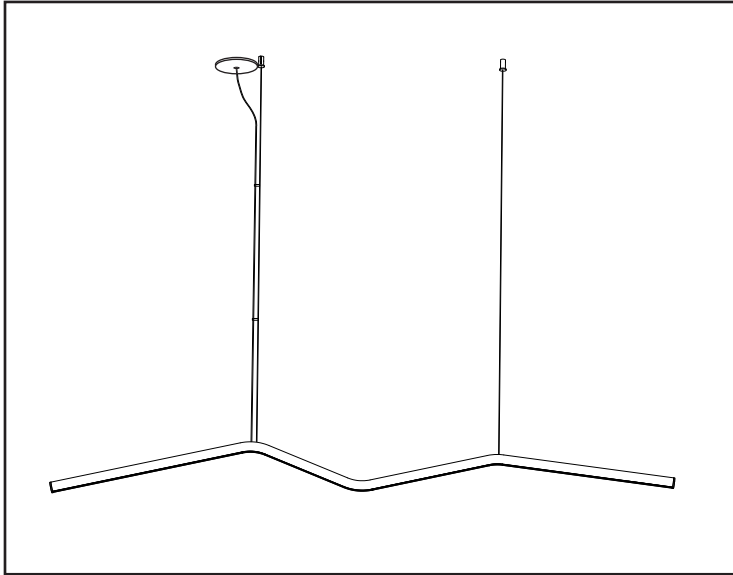

BOOMER™

SUSPENSION

TYPE:

PROJECT NAME:

SPECIFICATION SHEET

Boomer's minimalistic shape looks like a frozen movement. Its wavy shape creates an elegant contrast with the architectural lines of interiors and objects. It can be hung horizontally in balance or at an angle out of balance. A group of lamps enhances the characteristic curves. Boomer can be placed directly above a dining table, home or office workspace. The highly efficient led-light smoothly curves along with the lamp shape.

BOOMER™

SUSPENSION

TYPE:

PROJECT NAME:

BOOMER

LAMP TYPE	LED
WATTAGE	28W
LUMEN	1680

SPECIFICATION SHEET

ORDERING INFO