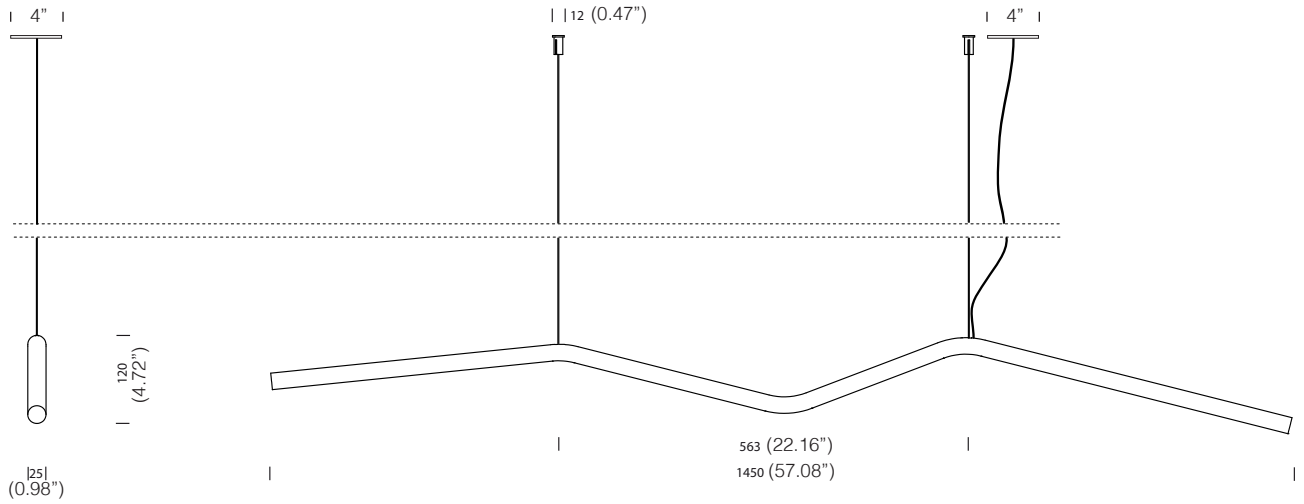

BOOMER™

SUSPENSION

TYPE:

PROJECT NAME:

boomer 3000K (1680 Lumens)

white painted
black painted

T86H1DWLD
T86H1DZLD

boomer 2400K (1680 Lumens)

white painted
black painted

T86H2DWLD
T86H2DZLD

boomer 2700K (1680 Lumens)

white painted
black painted

T86H5DWLD
T86H5DZLD

ORDERING INFO

Model (Order Code)	Finish	LED	Voltage/Dimming
	☐ White	☐ 2400K	☐ 120V Phase Dimming (Integral Driver)
	☐ Black	☐ 2700K	☐ 120V 0-10V Dimming (Remote Driver)
		☐ 3000K	☐ 277V 0-10V Dimming (Remote Driver)

SPECIFICATION SHEET