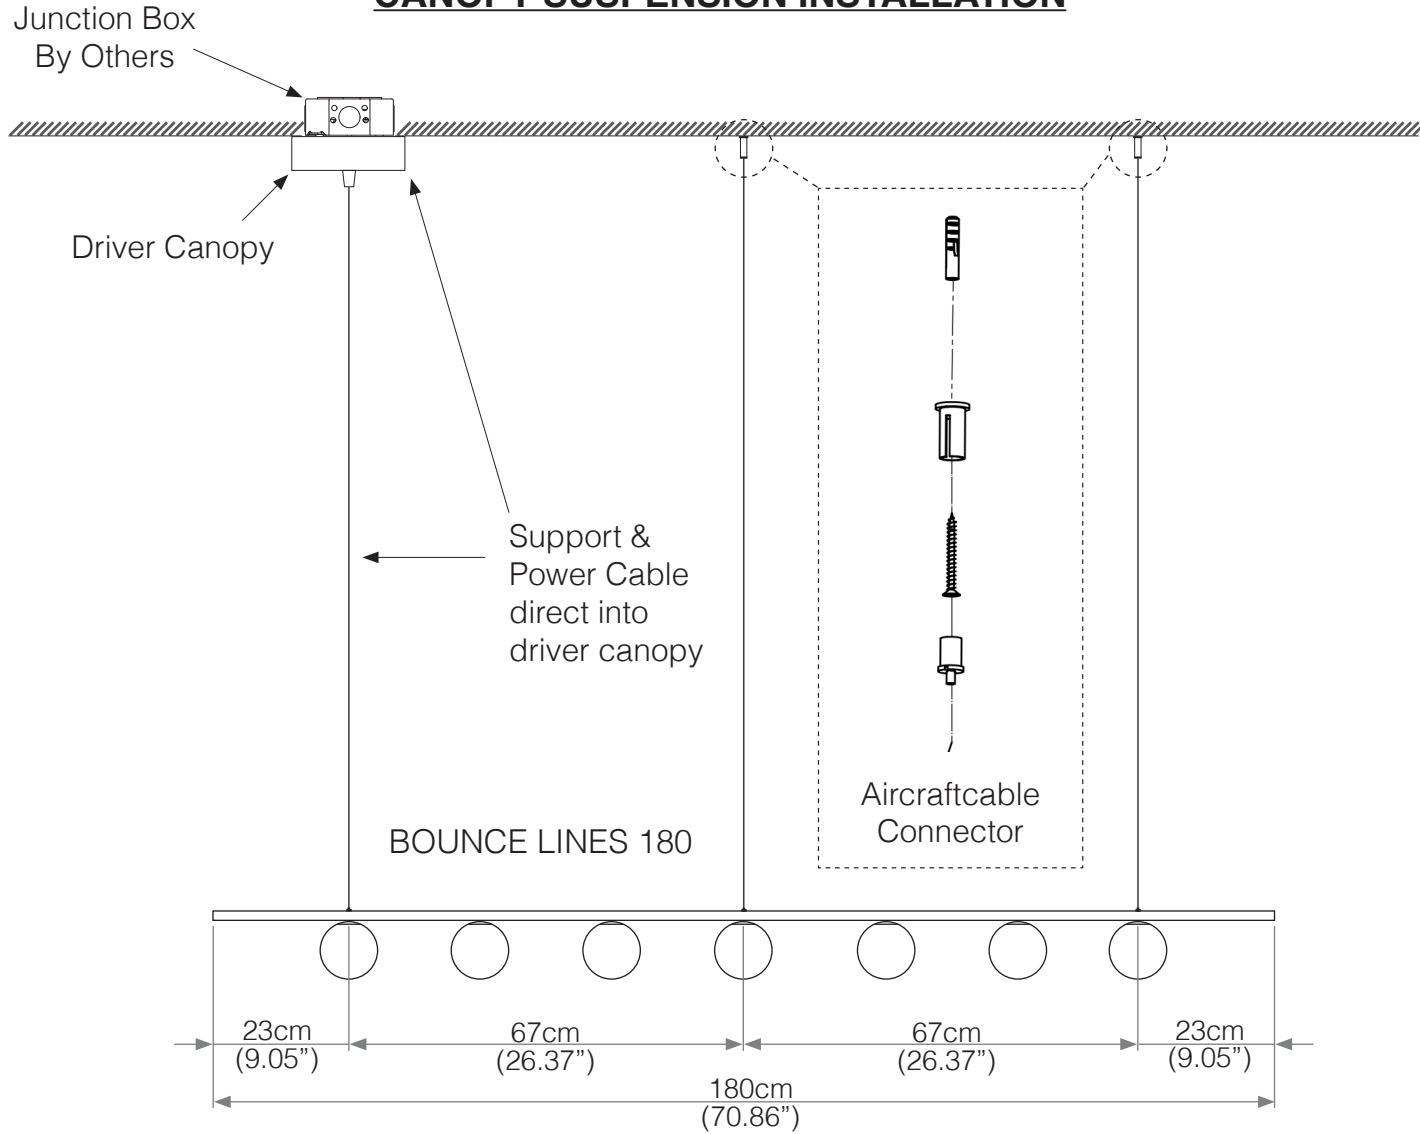

BOUNCE LINES™ 120

CANOPY SUSPENSION - INSTALLATION INSTRUCTIONS

TYPE:

PROJECT NAME:

CANOPY SUSPENSION INSTALLATION

INSTALLATION SHEET

BOUNCE LINES™ 120

SWAG CABLE - INSTALLATION INSTRUCTIONS

TYPE:

PROJECT NAME:

INSTALLATION SHEET

BOUNCE LINES™ 180

CANOPY SUSPENSION - INSTALLATION INSTRUCTIONS

TYPE:

PROJECT NAME:

CANOPY SUSPENSION INSTALLATION

INSTALLATION SHEET

BOUNCE LINES™ 180

SWAG CABLE - INSTALLATION INSTRUCTIONS

TYPE:

PROJECT NAME:

SWAG CABLE INSTALLATION

INSTALLATION SHEET