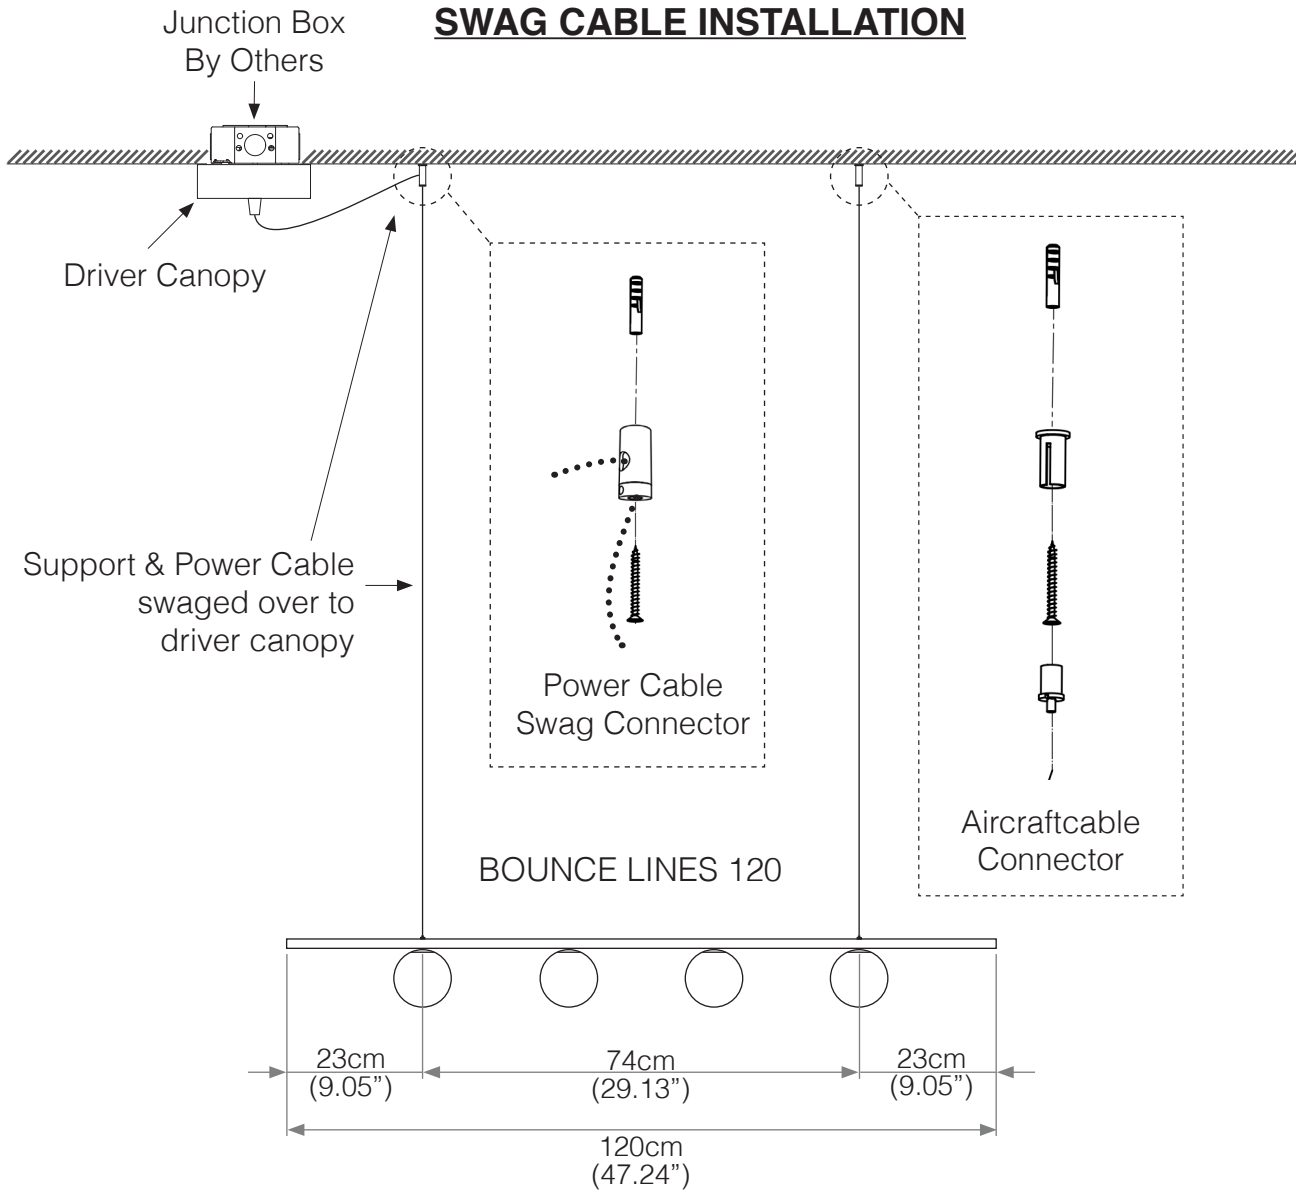

BOUNCE LINES™ 120

CANOPY SUSPENSION - INSTALLATION INSTRUCTIONS

TYPE:

PROJECT NAME:

CANOPY SUSPENSION INSTALLATION

INSTALLATION SHEET

BOUNCE LINES™ 120

SWAG CABLE - INSTALLATION INSTRUCTIONS

TYPE:

PROJECT NAME:

INSTALLATION SHEET

BOUNCE LINES™ 180

CANOPY SUSPENSION - INSTALLATION INSTRUCTIONS

TYPE:

PROJECT NAME:

CANOPY SUSPENSION INSTALLATION

INSTALLATION SHEET

BOUNCE LINES™ 180

SWAG CABLE - INSTALLATION INSTRUCTIONS

TYPE:

PROJECT NAME:

SWAG CABLE INSTALLATION

INSTALLATION SHEET