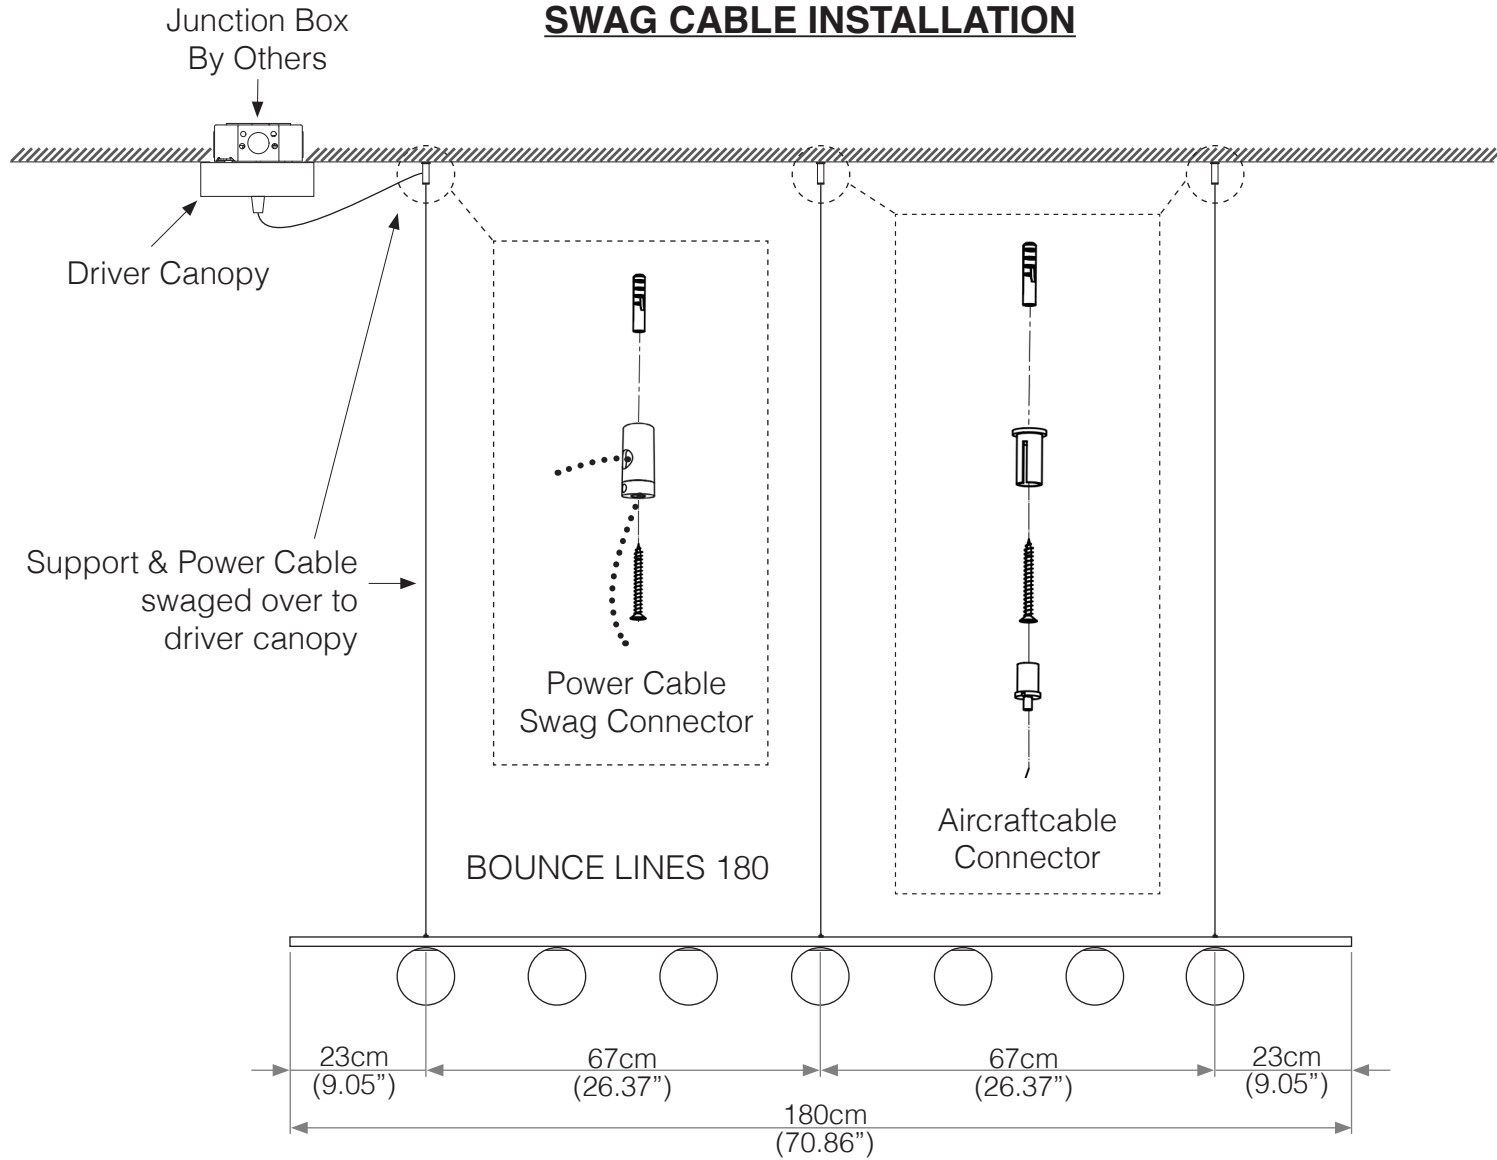

BOUNCE LINES™ 120

CANOPY SUSPENSION - INSTALLATION INSTRUCTIONS

TYPE:

PROJECT NAME:

CANOPY SUSPENSION INSTALLATION

INSTALLATION SHEET

BOUNCE LINES™ 120

SWAG CABLE - INSTALLATION INSTRUCTIONS

TYPE:

PROJECT NAME:

INSTALLATION SHEET

BOUNCE LINES™ 180

CANOPY SUSPENSION - INSTALLATION INSTRUCTIONS

TYPE:

PROJECT NAME:

CANOPY SUSPENSION INSTALLATION

INSTALLATION SHEET

BOUNCE LINES™ 180

SWAG CABLE - INSTALLATION INSTRUCTIONS

TYPE:

PROJECT NAME:

SWAG CABLE INSTALLATION

INSTALLATION SHEET