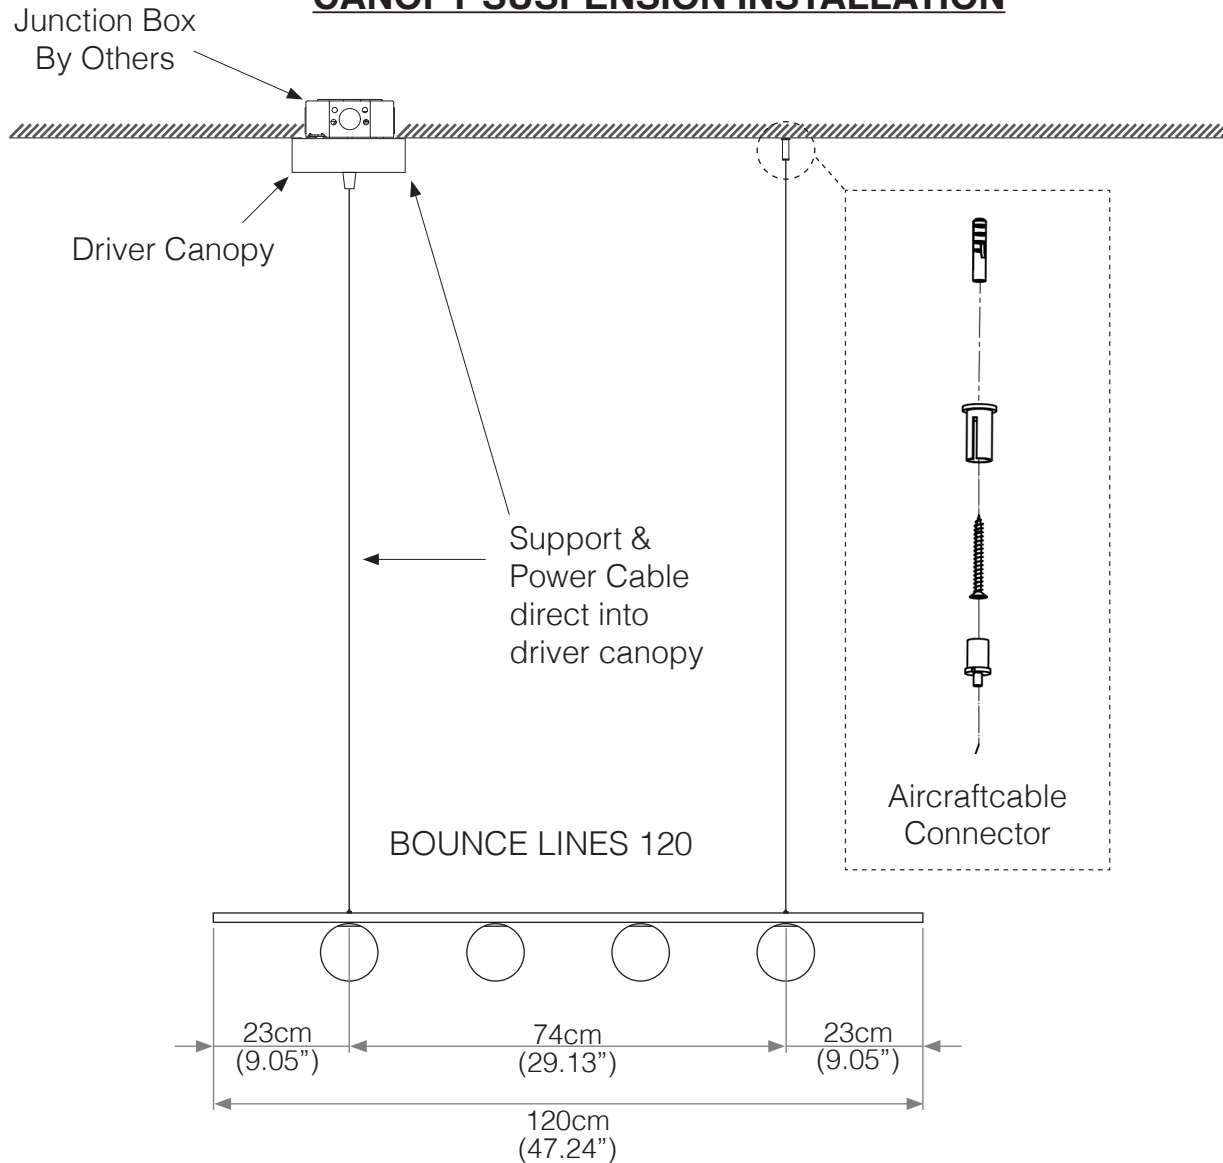

BOUNCE LINES™ 120

CANOPY SUSPENSION - INSTALLATION INSTRUCTIONS

TYPE:

PROJECT NAME:

CANOPY SUSPENSION INSTALLATION

INSTALLATION SHEET

BOUNCE LINES™ 120

SWAG CABLE - INSTALLATION INSTRUCTIONS

TYPE:

PROJECT NAME:

INSTALLATION SHEET

BOUNCE LINES™ 180

CANOPY SUSPENSION - INSTALLATION INSTRUCTIONS

TYPE:

PROJECT NAME:

CANOPY SUSPENSION INSTALLATION

INSTALLATION SHEET

BOUNCE LINES™ 180

SWAG CABLE - INSTALLATION INSTRUCTIONS

TYPE:

PROJECT NAME:

SWAG CABLE INSTALLATION

INSTALLATION SHEET