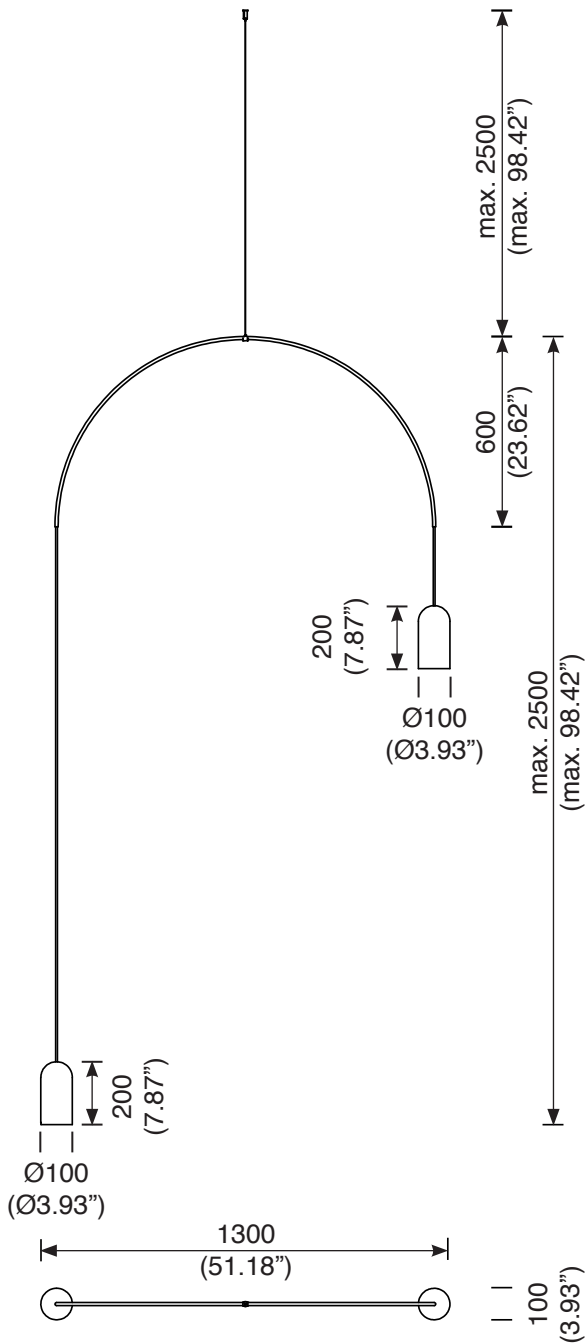

BOW FLOOR

BOW XL FLOOR

SPECIFICATION SHEET