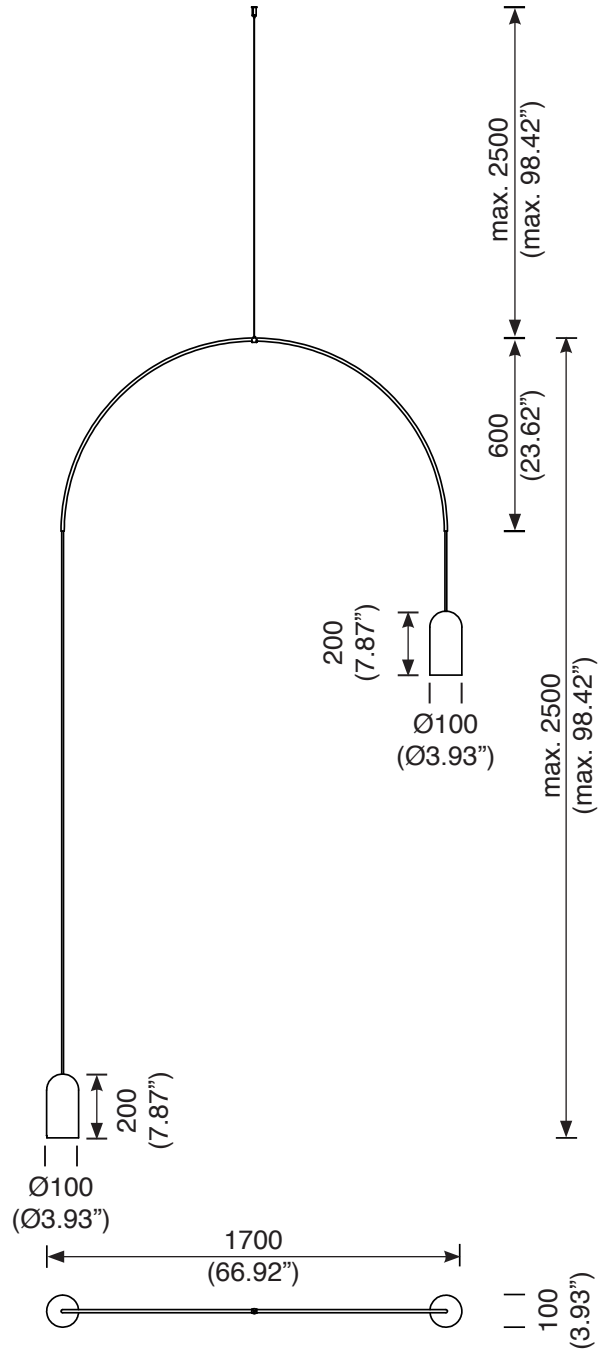

Luminart®

WWW.LUMINARTLIGHTING.COM

BOW™

FLOOR

TYPE:

PROJECT NAME:

bow floor

lamp type	retrofit LED
fitting	E26
max. watt	15W
voltage	120V
class	1
diameter	1300mm (51.18")
height	800 (max 2500) mm (31.49")
cup	160 x 80 mm (6.22" x 3.14")

order code	
black	L30T97F3IZL

bow

design by david dolcini

bow XL floor

lamp type	retrofit LED
fitting	E26
max. watt	15W
voltage	120V
class	1
diameter	1700mm (66.92")
height	800 (max 2500) mm (31.49")
cup	160 x 80 mm (6.22" x 3.14")

order code	
black	L30T97F4IZL

bow SPH floor

lamp type	retrofit LED
fitting	E26
max. watt	15W
voltage	120V
class	1
diameter	1300mm (51.18")
height	800 (max 2500) mm (31.49")

order code	
black	L30T97F5IZL

bow SPH XL floor

lamp type	retrofit LED
fitting	E26
max. watt	15W
voltage	120V
class	1
diameter	1700mm (66.92")
height	800 (max 2500) mm (31.49")

order code	
black	L30T97F6IZL

SPECIFICATION SHEET

BOW FLOOR

BOW XL FLOOR

SPECIFICATION SHEET