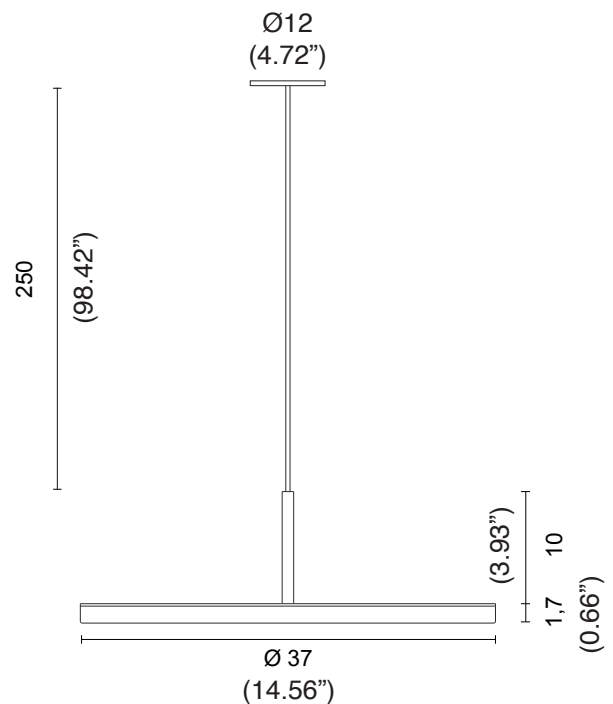

BUREAN™

SUSPENSION

TYPE:

PROJECT NAME:

materials:	aluminum
light:	indirect diffuse
light sources:	/W LED 25,3W 4080lm 4000K /WW LED 25,3W 3880lm 3000K /XW LED 25,3W 3620lm 2700K
IP grade:	20
net weight:	1,20 Kg
finishes:	.01 white .02 black
symbols:	

SPECIFICATION SHEET

ORDERING INFO

L671554

Model (Order Code)	Structure Finishes	LED	Driver Options
<input type="radio"/> L671554 25W	<input type="radio"/> 01: White <input type="radio"/> 02: Black	<input type="radio"/> XW: 2700K 3720lm <input type="radio"/> WW: 3000K 3880lm <input type="radio"/> W: 4000K 4080lm	<input type="radio"/> 120V LTE <input type="radio"/> 120V-277V 0-10V