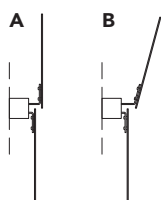

# BUTTERFLY™

WALL MOUNT

TYPE:

PROJECT NAME:

<b>Butterfly - ø 54</b>	ø 54 x 7 cm 8 Kg	lamp type 1 led module 19.8W luminous efficacy 3420 Lm light colour 3000 K dimmable cri >80	L82BUTEAP054G01
<b>Butterfly - ø 75</b>	ø 75 x 7 cm 10 Kg	lamp type 1 led module 29.8W luminous efficacy 5132 Lm light colour 3000 K dimmable cri >80	L82BUTEAP075G01

## BUTTERFLY 54

Ø 54 cm  
Ø 21.26"

9 cm  
3.54"      16 cm  
6.29"

## BUTTERFLY 75

Ø 75 cm  
Ø 29.52"

9 cm  
3.54"      19 cm  
7.48"

Side view A

Side view B

NOTE: 2 sets of brackets included for A or B setup upon installation.

SPECIFICATION SHEET