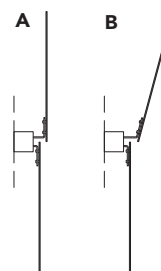

## BUTTERFLY 54

Ø 54 cm  
Ø 21.26"

9 cm  
3.54"      16 cm  
6.29"

## BUTTERFLY 75

Ø 75 cm  
Ø 29.52"

9 cm  
3.54"      19 cm  
7.48"

Side view A

Side view B

NOTE: 2 sets of brackets included for A or B setup upon installation.

SPECIFICATION SHEET