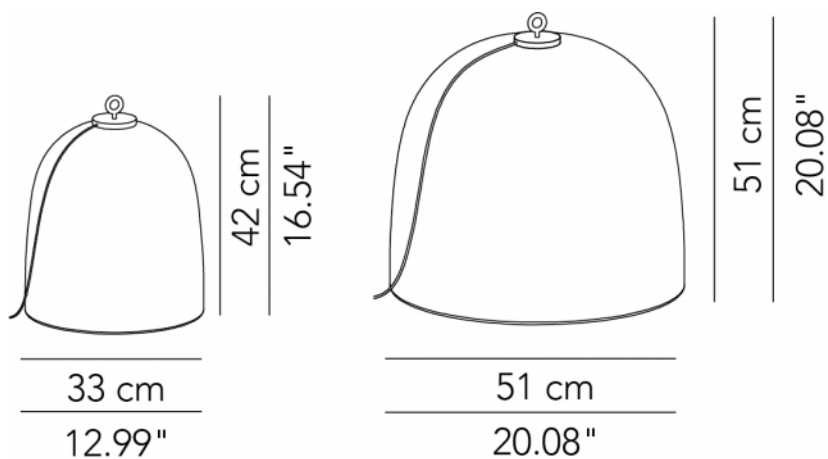

* on demand

Luminart®

WWW.LUMINARTLIGHTING.COM

CAMPANONE™

OUTDOOR FLOOR LAMP

TYPE:

PROJECT NAME:

Floor lamp with power supply	ø 33 x 42 cm 2.5 Kg - 4 Kg	lamp type 1xE26 LED 15W	L82CAOETP033D03
	ø 51 x 51 cm 2.5 Kg - 4 Kg	lamp type 1xE26 LED 15W	L82CAOETA051D03
Floor lamp rechargeable	ø 33 x 42 cm 2.5 Kg - 4 Kg	lamp type 1 kit led 6.4W luminous efficacy 600 Lm light colour warm light DIM	L82CAOETP033D13