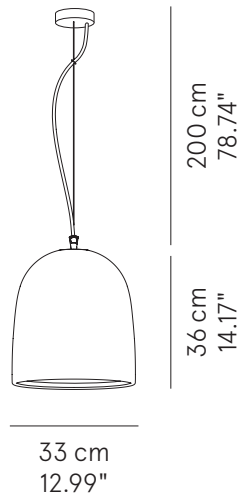

TYPE:

PROJECT NAME:

Pendant lamp

ø33 x 36 cm
4 Kg

lamp type 1xE26 LED 42W

L82CAIESO033D01

ø51 x 45 cm
4 Kg

lamp type 1xE26 LED 70W

LTE (Leading/Trailing Edge Dim)

Fixture comes with a 4" backplate that mounts to a standard junction box.

CAMPANONE 33

CAMPANONE 51

SPECIFICATION SHEET

Luminart®

WWW.LUMINARTLIGHTING.COM