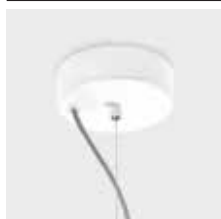

CAMPANONE™

SUSPENSION

TYPE:

PROJECT NAME:

Finish

Colors:

White

Orange

Red

Lime

Turquoise

Deep grey

Diffuser in polyethylene

SPECIFICATION SHEET

IP31

* on demand

** cable on measure

Details

Indoor ceiling
rose detail

Indoor cap detail

Luminart®

WWW.LUMINARTLIGHTING.COM
Last updated: 02/10/25

CAMPANONE™

SUSPENSION

TYPE:

PROJECT NAME:

Pendant lamp

ø33 x 36 cm
4 Kg

lamp type 1xE26 LED 42W

L82CAIESO033D01

ø51 x 45 cm
4 Kg

lamp type 1xE26 LED 70W