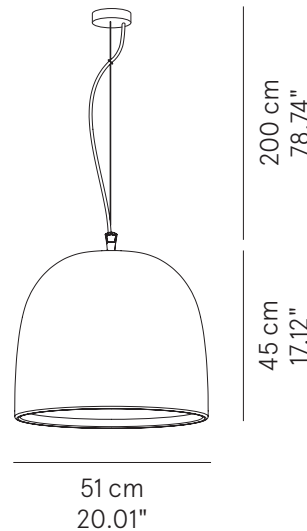

TYPE:

PROJECT NAME:

Pendant lamp

ø33 x 36 cm
4 Kg

lamp type 1xE26 LED 42W

L82CAIESO033D01

ø51 x 45 cm
4 Kg

lamp type 1xE26 LED 70W

LTE (Leading/Trailing Edge Dim)

Fixture comes with a 4" backplate that mounts to a standard junction box.

CAMPANONE 33

CAMPANONE 51

SPECIFICATION SHEET

Luminart®

WWW.LUMINARTLIGHTING.COM