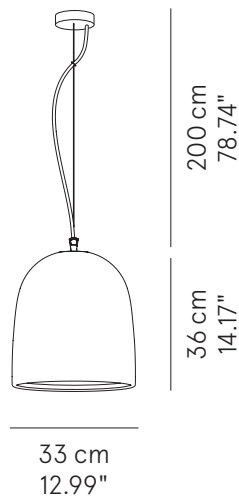

TYPE:

PROJECT NAME:

Pendant lamp	ø33 x 36 cm 4 Kg	lamp type 1xE26 LED 42W	L82CAOESO033D02
	ø51 x 45 cm 4 Kg	lamp type 1xE26 LED 70W	L82CAOESO051D02

ORDERING INFO

Model (Order Code)

Finish Options

Voltage

Dimming

- White
- Orange
- Red
- Lime
- Turquoise
- Deep Grey

120V

LTE (Leading/Trailing Edge Dim)

Fixture comes with a 4" backplate that mounts to a standard junction box.

CAMPANONE 33

CAMPANONE 51

SPECIFICATION SHEET