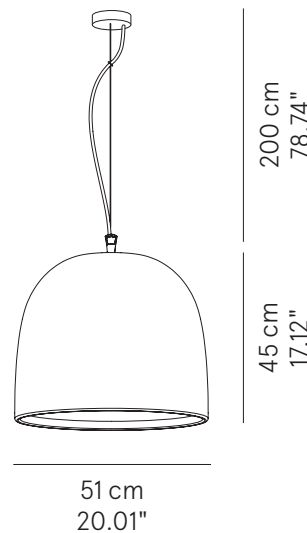

TYPE:

PROJECT NAME:

Pendant lamp	ø33 x 36 cm 4 Kg	lamp type 1xE26 LED 42W	L82CAOESO033D02
	ø51 x 45 cm 4 Kg	lamp type 1xE26 LED 70W	L82CAOESO051D02

ORDERING INFO

Model (Order Code)

Finish Options

Voltage

Dimming

- White
- Orange
- Red
- Lime
- Turquoise
- Deep Grey

120V

LTE (Leading/Trailing Edge Dim)

Fixture comes with a 4" backplate that mounts to a standard junction box.

CAMPANONE 33

CAMPANONE 51

SPECIFICATION SHEET