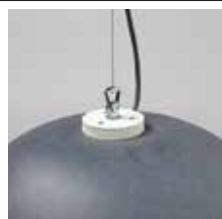

Outdoor cap detail

Luminart®

WWW.LUMINARTLIGHTING.COM
Last updated: 02/10/25