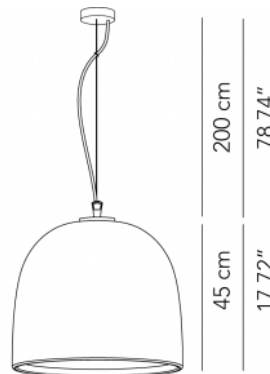

Pendant lamp

ø33 x 36 cm
4 Kg

lamp type 1xE26 LED 15W

L82CAIESO033D01

ø51 x 45 cm
4 Kg

lamp type 1xE26 LED 15W

L82CAIESO051D01

ORDERING INFO

Model (Order Code)

Finish

Voltage

Dimming

120V

LTE (Leading/Trailing Edge Dim)

Fixture comes with a 4" backplate that mounts to a standard junction box.

33 cm
12.99"

51 cm
20.01"

SPECIFICATION SHEET

Luminart®

WWW.LUMINARTLIGHTING.COM