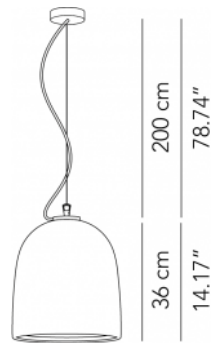

Pendant lamp

ø33 x 36 cm
4 Kg

lamp type 1xE26 LED 15W

L82CAIESO033D01

ø51 x 45 cm
4 Kg

lamp type 1xE26 LED 15W

L82CAIESO051D01

ORDERING INFO

Model (Order Code)

Finish

Voltage

Dimming

120V

LTE (Leading/Trailing Edge Dim)

Fixture comes with a 4" backplate that mounts to a standard junction box.

33 cm
12.99"

51 cm
20.01"

SPECIFICATION SHEET

Luminart®

WWW.LUMINARTLIGHTING.COM