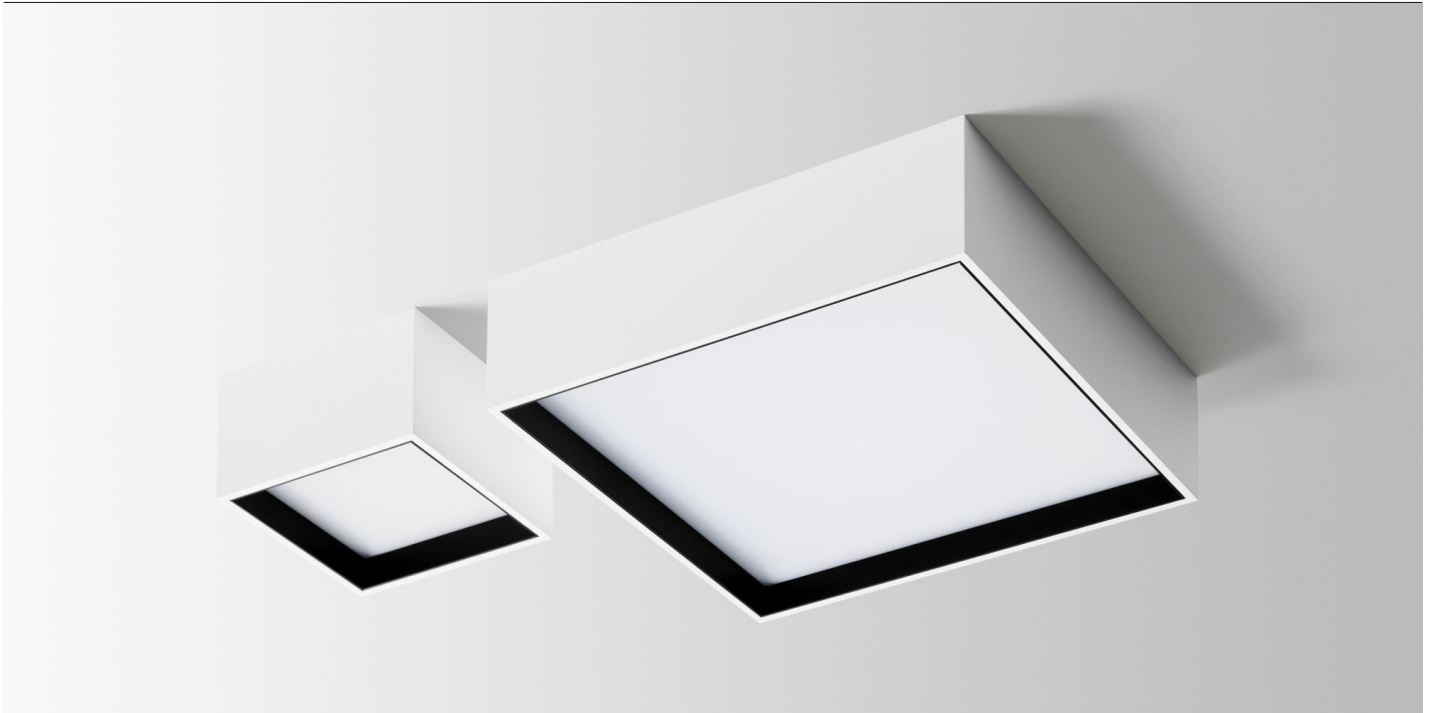

CARRE™

CEILING

TYPE:

PROJECT NAME:

SPECIFICATION SHEET