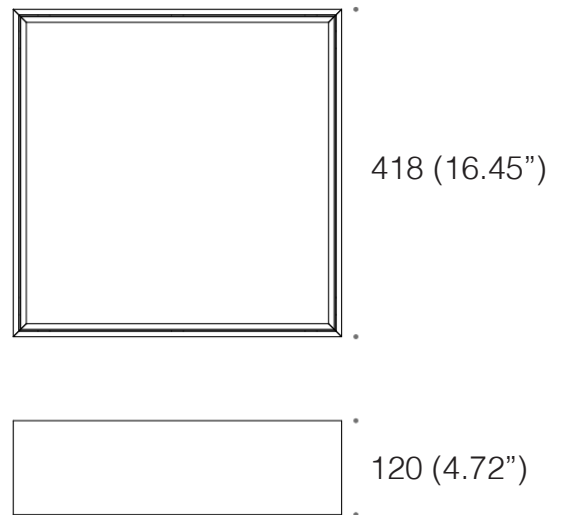

SPECIFICATION SHEET

ORDERING INFO

L543.1252				
Model (Order Code)	Structure Finishes	Optic Options	LED	Dimming Options
☐ L543.1252 39W	☐ 12: Black ☐ 13: White ☐ 21: Terracotta ☐ 22: Ocean Grey ☐ 23: Dust ☐ 80: Gold	☐ 101: 101°	☐ 30: 3000K ☐ 40: 4000K	☐ 120V LTE ☐ 120V-277V 0-10V