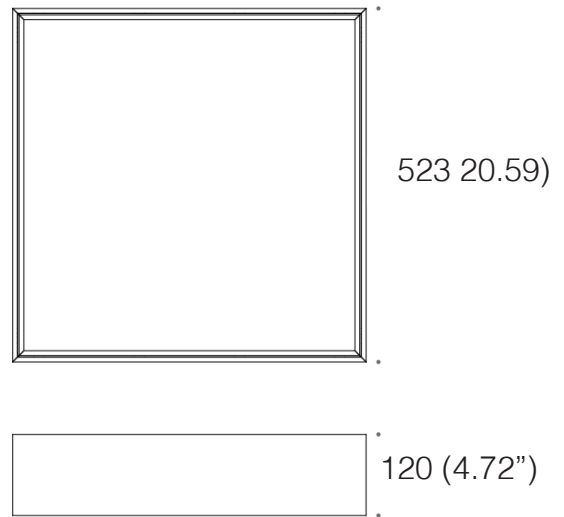

SPECIFICATION SHEET

ORDERING INFO

L543.1254				
Model (Order Code)	Structure Finishes	Optic Options	LED	Dimming Options
☐ L543.1254 60W	☐ 12: Black ☐ 13: White ☐ 21: Terracotta ☐ 22: Ocean Grey ☐ 23: Dust ☐ 80: Gold	☐ 103: 103°	☐ 30: 3000K ☐ 40: 4000K	☐ 120V LTE ☐ 120V-277V 0-10V