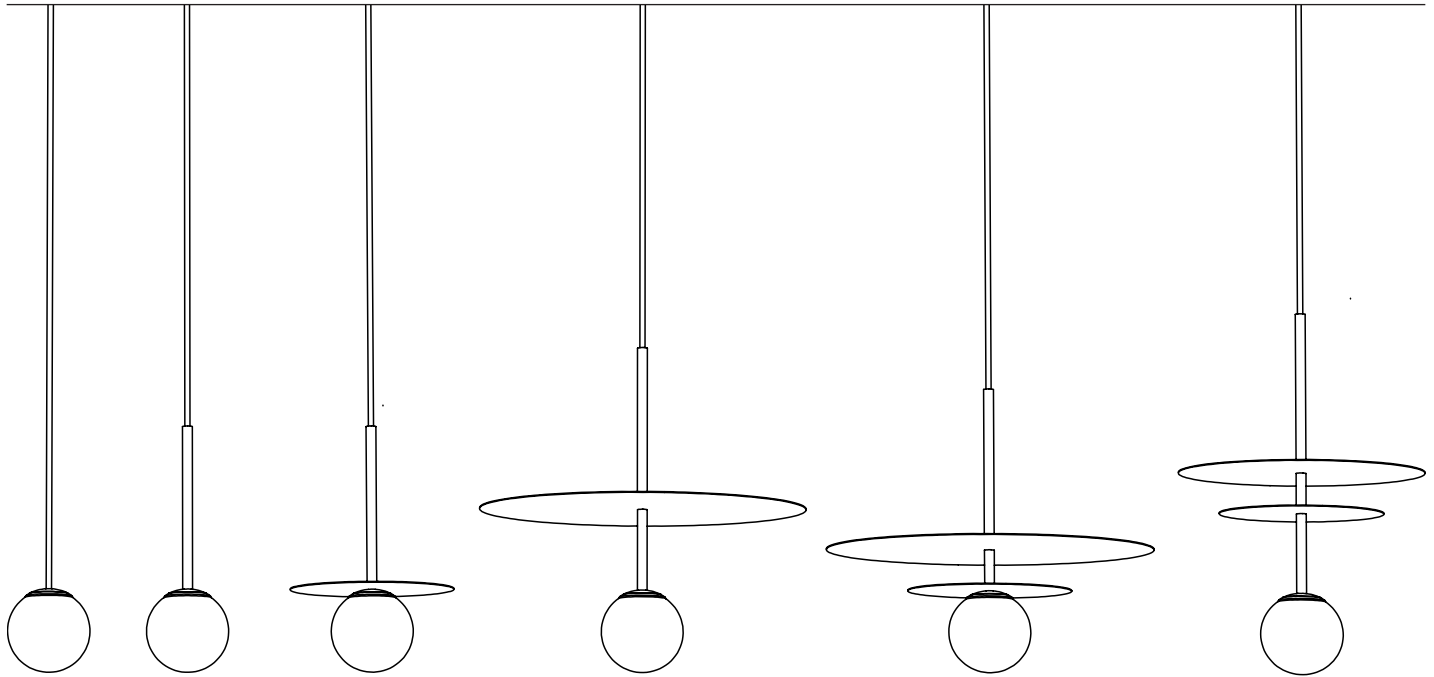

CELESTE™

SUSPENSION

TYPE:

PROJECT NAME:

SPECIFICATION SHEET

CELESTE SUSPENSION

DESIGNED BY GLENN MARYS

Luminart®

WWW.LUMINARTLIGHTING.COM

CELESTE™

SUSPENSION

TYPE:

PROJECT NAME:

Dimensions

SPHERE -S-	100mm (3.93")	ROD -S-	12x50 (0.47x1.96")	DIFFUSER -S-	200mm (7.87")
SPHERE -M-	150mm (5.9")	ROD -M-	12x150 (0.47x5.9")	DIFFUSER -M-	300mm (11.81")
SPHERE -L-	200mm (7.87")	ROD -L-	12x200 (0.47x7.87")	DIFFUSER -L-	400mm (15.74")

CELESTE™

SUSPENSION

TYPE:

PROJECT NAME:

CELESTE SPHERE -S-

LAMP TYPE	RETROFIT LED
FITTING	G9
WATTAGE	5W
VOLTAGE	120V
CLASS	1

ORDER CODE

BLACK PAINTED	L30T112SP1ZL
BRONZE	L30T112SP1OE
BRUSHED BRASS	L30T112SP1LB
WHITE PAINTED	L30T112SP1WL

CELESTE SPHERE -M-

LAMP TYPE	RETROFIT LED
FITTING	E26
WATTAGE	15W
VOLTAGE	120V
CLASS	1

ORDER CODE

BLACK PAINTED	L30T112SP2ZL
BRONZE	L30T112SP2OE
BRUSHED BRASS	L30T112SP2LB
WHITE PAINTED	L30T112SP2WL

CELESTE SPHERE -L-