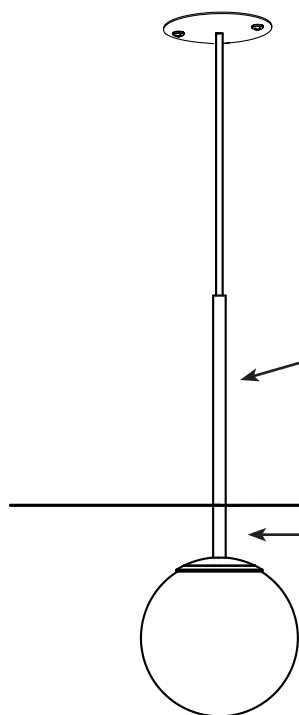

CELESTE™

SUSPENSION

TYPE:

PROJECT NAME:

HOW TO ORDER? EXAMPLE:

- L30T112RP3..
- L30T112DP1..
- L30T112RP1..
- L30T112SP1..

standard cable length:
150cm (59")

ORDERING INFO

Order Code	Quantity

SPECIFICATION SHEET