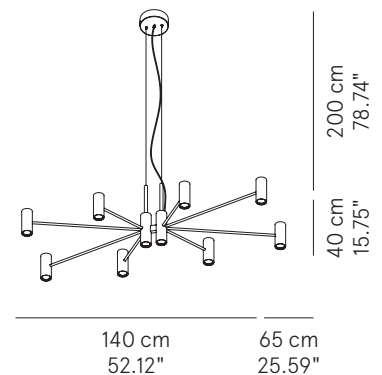

# CHANDELIER™

SUSPENSION

TYPE:

PROJECT NAME:

<b>Pendant lamp - ø 100</b>	ø 107 x 76 cm 10 Kg	lamp type 12xE26 LED 42W + 1xGU10 LED 28W	L82CHAESO100G01
<b>Pendant lamp - ø 100</b>	ø 100 x 63 cm 10 Kg	lamp type 13xGU10 LED 28W	L82CHAESO100G11
<b>Pendant lamp - ø 140</b>	ø 147 x 76 cm 12 Kg	lamp type 12xE26 LED 42W + 1xGU10 LED 28W	L82CHAESO140G01
<b>Pendant lamp - ø 140</b>	ø 140 x 63 cm 12 Kg	lamp type 13xGU10 LED 28W	L82CHAESO140G11

76 cm  
29.92"

200 cm  
78.74"

L82CHAESO140G11

140 cm  
55.12"

63 cm  
24.8"

200 cm  
78.74"

SPECIFICATION SHEET

# CHANDELIER™

SUSPENSION - LONG

TYPE:

PROJECT NAME:

<b>Pendant lamp - L. 100</b>	ø 110 x 55 x 50 cm 12 Kg	lamp type 16xE26 LED 42W + 2xGU10 LED 28W	L82CHLESO100G01
<b>Pendant lamp - L. 100</b>	ø 105 x 48 x 40 cm 12 Kg	lamp type 18xGU10 LED28W	L82CHLESO100G11
<b>Pendant lamp - L. 150</b>	ø 150 x 70 x 50 cm 14 Kg	lamp type 16xE26 LED 42W + 2xGU10 LED 28W	L82CHLESO150G01
<b>Pendant lamp - L. 150</b>	ø 140 x 65 x 40 cm 14 Kg	lamp type 18xGU10 LED 28W	L82CHLESO150G11

- 120V

- LTE (Leading/Trailing Edge Dim)

Fixture comes with a 4" backplate that mounts to a standard junction box.

L82CHLESO100G01

L82CHLESO100G11

L82CHLESO150G01

L82CHLESO150G11

SPECIFICATION SHEET