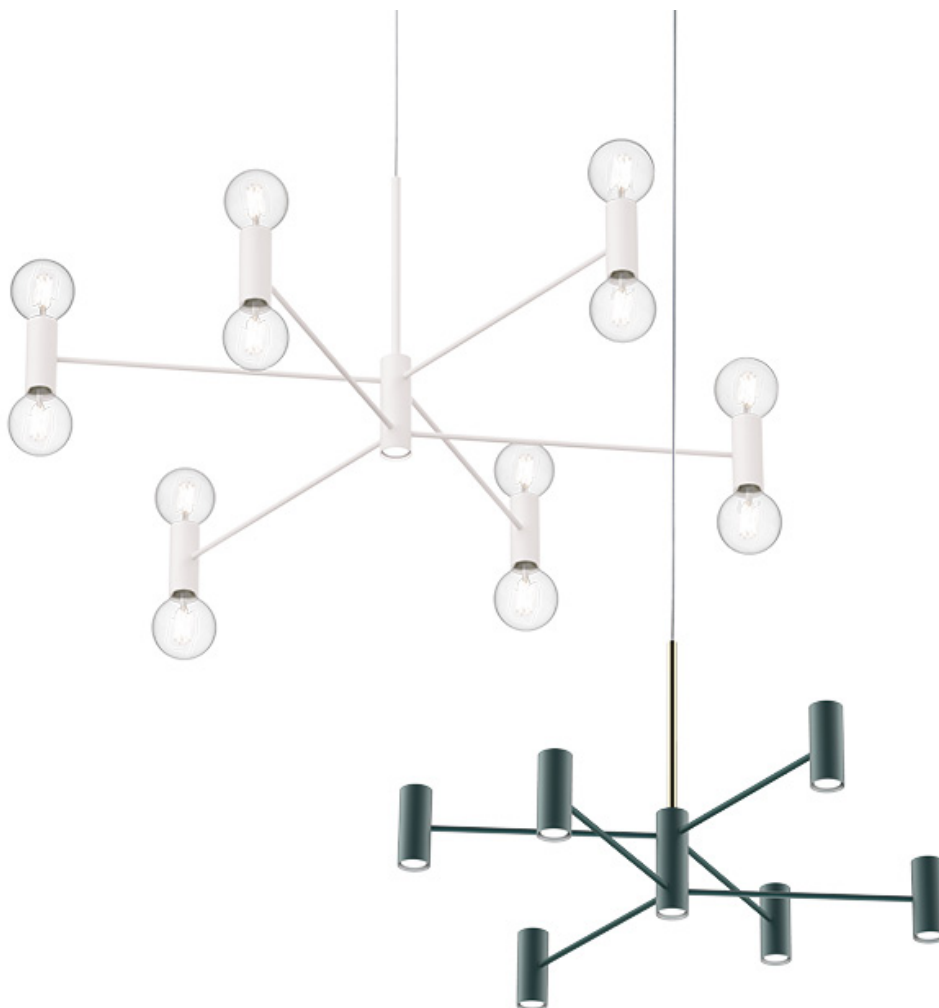

## Finish

Colors:

White

Black

Matte gold

## Central rod

Brass

Metal structure

Uplight and  
downlight

IP20

SPECIFICATION SHEET

\* on demand

\*\* cable on measure

# CHANDELIER™

SUSPENSION

TYPE:

PROJECT NAME:

<b>Pendant lamp - ø 100</b>	ø 107 x 76 cm 10 Kg	lamp type 12xE26 LED 42W + 1xGU10 LED 28W	L82CHAESO100G01
<b>Pendant lamp - ø 100</b>	ø 100 x 63 cm 10 Kg	lamp type 13xGU10 LED 28W	L82CHAESO100G11
<b>Pendant lamp - ø 140</b>	ø 147 x 76 cm 12 Kg	lamp type 12xE26 LED 42W + 1xGU10 LED 28W	L82CHAESO140G01
<b>Pendant lamp - ø 140</b>	ø 140 x 63 cm 12 Kg	lamp type 13xGU10 LED 28W	L82CHAESO140G11

Matte Gold

Same as Structure

Brass

120V

LTE (Leading/Trailing Edge Dim)

Fixture comes with a 4" backplate that mounts to a standard junction box.

L82CHAESO100G01

107 cm  
41.13"