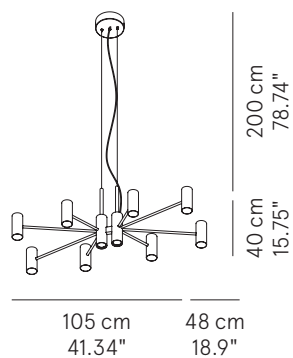

# CHANDELIER™

SUSPENSION

TYPE:

PROJECT NAME:

<b>Pendant lamp - ø 100</b>	ø 107 x 76 cm 10 Kg	lamp type 12xE26 LED 42W + 1xGU10 LED 28W	L82CHAESO100G01
<b>Pendant lamp - ø 100</b>	ø 100 x 63 cm 10 Kg	lamp type 13xGU10 LED 28W	L82CHAESO100G11
<b>Pendant lamp - ø 140</b>	ø 147 x 76 cm 12 Kg	lamp type 12xE26 LED 42W + 1xGU10 LED 28W	L82CHAESO140G01
<b>Pendant lamp - ø 140</b>	ø 140 x 63 cm 12 Kg	lamp type 13xGU10 LED 28W	L82CHAESO140G11

Matte Gold

Same as Structure

Brass

120V

LTE (Leading/Trailing Edge Dim)

Fixture comes with a 4" backplate that mounts to a standard junction box.

L82CHAESO100G01

107 cm  
41.13"

# CHANDELIER™

SUSPENSION - LONG

TYPE:

PROJECT NAME:

<b>Pendant lamp - L. 100</b>	ø 110 x 55 x 50 cm 12 Kg	lamp type 16xE26 LED 42W + 2xGU10 LED 28W	L82CHLESO100G01
<b>Pendant lamp - L. 100</b>	ø 105 x 48 x 40 cm 12 Kg	lamp type 18xGU10 LED28W	L82CHLESO100G11
<b>Pendant lamp - L. 150</b>	ø 150 x 70 x 50 cm 14 Kg	lamp type 16xE26 LED 42W + 2xGU10 LED 28W	L82CHLESO150G01
<b>Pendant lamp - L. 150</b>	ø 140 x 65 x 40 cm 14 Kg	lamp type 18xGU10 LED 28W	L82CHLESO150G11

- 120V

- LTE (Leading/Trailing Edge Dim)

Fixture comes with a 4" backplate that mounts to a standard junction box.

L82CHLESO100G01

L82CHLESO100G11

L82CHLESO150G01

L82CHLESO150G11

SPECIFICATION SHEET