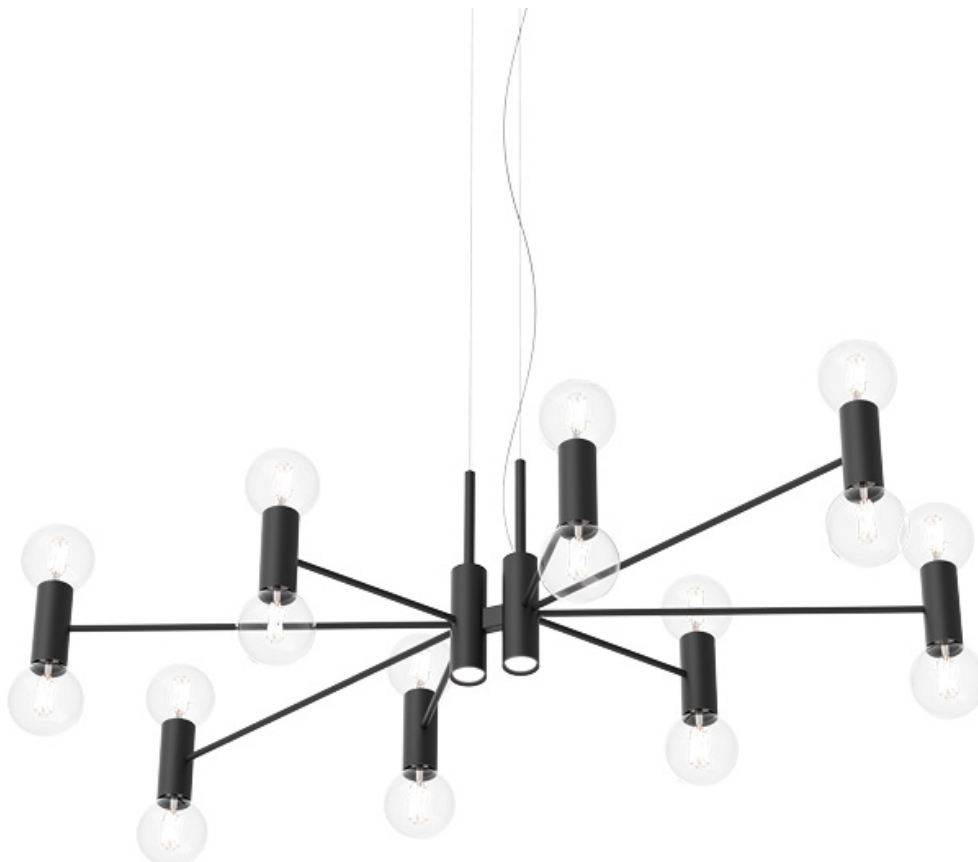

# CHANDELIER™

SUSPENSION

TYPE:

PROJECT NAME:

<b>Pendant lamp - ø 100</b>	ø 107 x 76 cm 10 Kg	lamp type 12xE26 LED 42W + 1xGU10 LED 28W	L82CHAESO100G01
<b>Pendant lamp - ø 100</b>	ø 100 x 63 cm 10 Kg	lamp type 13xGU10 LED 28W	L82CHAESO100G11
<b>Pendant lamp - ø 140</b>	ø 147 x 76 cm 12 Kg	lamp type 12xE26 LED 42W + 1xGU10 LED 28W	L82CHAESO140G01
<b>Pendant lamp - ø 140</b>	ø 140 x 63 cm 12 Kg	lamp type 13xGU10 LED 28W	L82CHAESO140G11

## Central rod

Brass

Metal structure

Uplight and  
downlight

IP20

SPECIFICATION SHEET

\* on demand

\*\* cable on measure