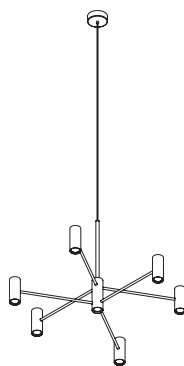

## Central rod

Brass

Metal structure

Uplight and  
downlight

IP20

SPECIFICATION SHEET

\* on demand

\*\* cable on measure

# CHANDELIER™

SUSPENSION

TYPE:

PROJECT NAME:

<b>Pendant lamp - ø 100</b>	ø 107 x 76 cm 10 Kg	lamp type 12xE26 LED 42W + 1xGU10 LED 28W	L82CHAESO100G01
<b>Pendant lamp - ø 100</b>	ø 100 x 63 cm 10 Kg	lamp type 13xGU10 LED 28W	L82CHAESO100G11
<b>Pendant lamp - ø 140</b>	ø 147 x 76 cm 12 Kg	lamp type 12xE26 LED 42W + 1xGU10 LED 28W	L82CHAESO140G01
<b>Pendant lamp - ø 140</b>	ø 140 x 63 cm 12 Kg	lamp type 13xGU10 LED 28W	L82CHAESO140G11

Matte Gold

Same as Structure

Brass

120V

LTE (Leading/Trailing Edge Dim)

Fixture comes with a 4" backplate that mounts to a standard junction box.

L82CHAESO100G01

107 cm  
41.13"

76 cm  
29.92"

200 cm  
78.74"

L82CHAESO100G11

100 cm  
39.37"

63 cm  
24.8"

200 cm  
78.74"

L82CHAESO140G01

147 cm  
57.87"