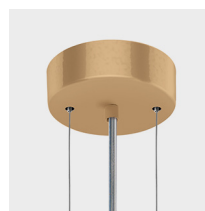

Matte gold

Luminart®

WWW.LUMINARTLIGHTING.COM