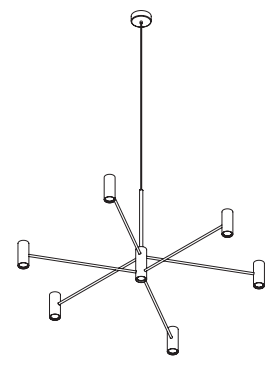

# CHANDELIER™

SUSPENSION

TYPE:

PROJECT NAME:

<b>Pendant lamp - ø 100</b>	ø 107 x 76 cm 10 Kg	lamp type 12xE26 LED 42W + 1xGU10 LED 28W	L82CHAESO100G01
<b>Pendant lamp - ø 100</b>	ø 100 x 63 cm 10 Kg	lamp type 13xGU10 LED 28W	L82CHAESO100G11
<b>Pendant lamp - ø 140</b>	ø 147 x 76 cm 12 Kg	lamp type 12xE26 LED 42W + 1xGU10 LED 28W	L82CHAESO140G01
<b>Pendant lamp - ø 140</b>	ø 140 x 63 cm 12 Kg	lamp type 13xGU10 LED 28W	L82CHAESO140G11

Matte Gold

Same as Structure

Brass

120V

LTE (Leading/Trailing Edge Dim)

Fixture comes with a 4" backplate that mounts to a standard junction box.

L82CHAESO100G01

107 cm  
41.13"

76 cm  
29.92"

200 cm  
78.74"

L82CHAESO100G11

100 cm  
39.37"

63 cm  
24.8"

200 cm  
78.74"

L82CHAESO140G01

147 cm  
57.87"

76 cm  
29.92"

200 cm  
78.74"

L82CHAESO140G11

140 cm  
55.12"

63 cm  
24.8"

200 cm  
78.74"

SPECIFICATION SHEET