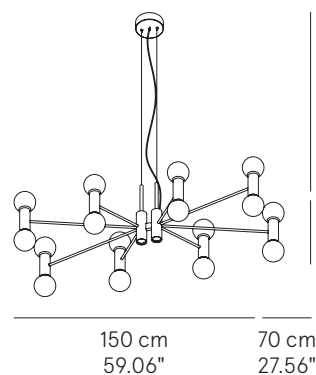

- 120V

- LTE (Leading/Trailing Edge Dim)

Fixture comes with a 4" backplate that mounts to a standard junction box.

L82CHLESO100G01

L82CHLESO100G11

L82CHLESO150G01

L82CHLESO150G11

SPECIFICATION SHEET