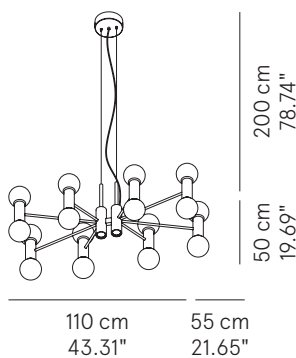

# CHANDELIER™

SUSPENSION - LONG

TYPE:

PROJECT NAME:

<b>Pendant lamp - L. 100</b>	ø 110 x 55 x 50 cm 12 Kg	lamp type 16xE26 LED 42W + 2xGU10 LED 28W	L82CHLESO100G01
<b>Pendant lamp - L. 100</b>	ø 105 x 48 x 40 cm 12 Kg	lamp type 18xGU10 LED28W	L82CHLESO100G11
<b>Pendant lamp - L. 150</b>	ø 150 x 70 x 50 cm 14 Kg	lamp type 16xE26 LED 42W + 2xGU10 LED 28W	L82CHLESO150G01
<b>Pendant lamp - L. 150</b>	ø 140 x 65 x 40 cm 14 Kg	lamp type 18xGU10 LED 28W	L82CHLESO150G11

- 120V

- LTE (Leading/Trailing Edge Dim)

Fixture comes with a 4" backplate that mounts to a standard junction box.

L82CHLESO100G01

L82CHLESO100G11

L82CHLESO150G01

L82CHLESO150G11

SPECIFICATION SHEET