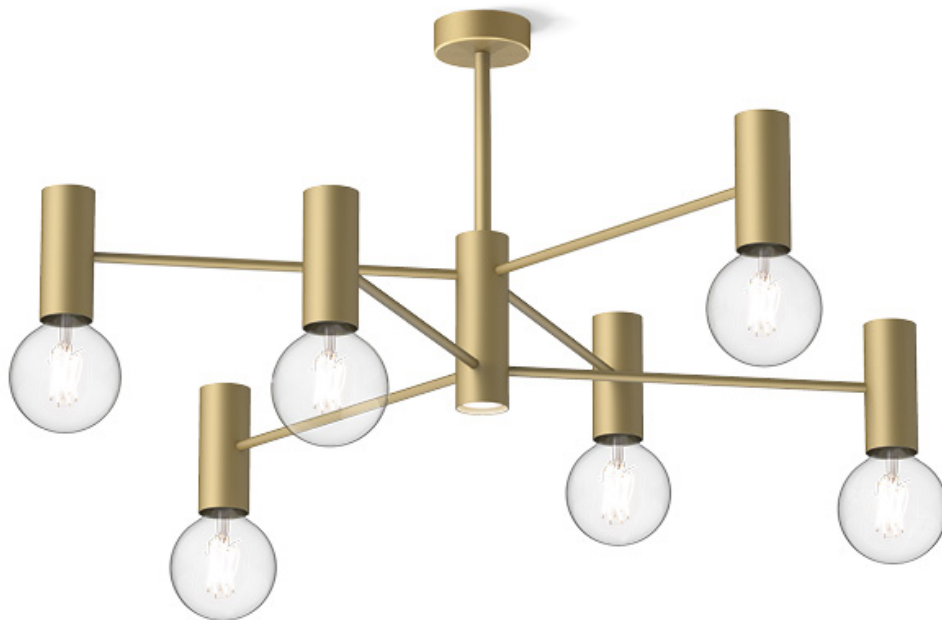

CHANDELIER™

CEILING

TYPE:

PROJECT NAME:

Finish

Colors:

White

Black

Matte gold

Central rod

Brass

Metal structure

Uplight and
downlight

IP20

Central Rod Detail

SPECIFICATION SHEET

* on demand

CHANDELIER™

CEILING

TYPE:

PROJECT NAME:

Ceiling lamp - ø 100	ø 107 x 62 cm 10 Kg	lamp type 6xE26 LED 42W + 7xGU10 LED 28W	L82CHAEPL100G01
Ceiling lamp - ø 100	ø 100 x 49 cm 10 Kg	lamp type 13xGU10 LED 28W	L82CHAEPL100G11
Ceiling lamp - ø 140	ø 147 x 62 cm 12 Kg	lamp type 6xE26 LED 42W + 7xGU10 28W	L82CHAEPL140G01
Ceiling lamp - ø 140	ø 140 x 49 cm 12 Kg	lamp type 13xGU10 LED 42W	L82CHAEPL140G11

- 120V

- LTE (Leading/Trailing Edge Dim)

Fixture comes with a 4" backplate that mounts to a standard junction box.

107 cm

41.13"

L82CHAEPL100G01

100 cm

39.37"