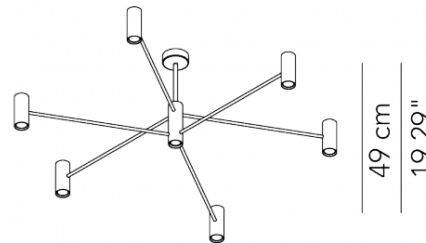

* on demand

CHANDELIER™

CEILING

TYPE:

PROJECT NAME:

Ceiling lamp - ø 100	ø 107 x 62 cm 10 Kg	lamp type 6xE26 LED 42W + 7xGU10 LED 28W	L82CHAEPL100G01
Ceiling lamp - ø 100	ø 100 x 49 cm 10 Kg	lamp type 13xGU10 LED 28W	L82CHAEPL100G11
Ceiling lamp - ø 140	ø 147 x 62 cm 12 Kg	lamp type 6xE26 LED 42W + 7xGU10 28W	L82CHAEPL140G01
Ceiling lamp - ø 140	ø 140 x 49 cm 12 Kg	lamp type 13xGU10 LED 42W	L82CHAEPL140G11

- 120V

- LTE (Leading/Trailing Edge Dim)

Fixture comes with a 4" backplate that mounts to a standard junction box.

107 cm

41.13"

L82CHAEPL100G01

100 cm

39.37"

L82CHAEPL100G11

147 cm

57.87"

L82CHAEPL140G01

140 cm

55.12"

L82CHAEPL140G11

SPECIFICATION SHEET