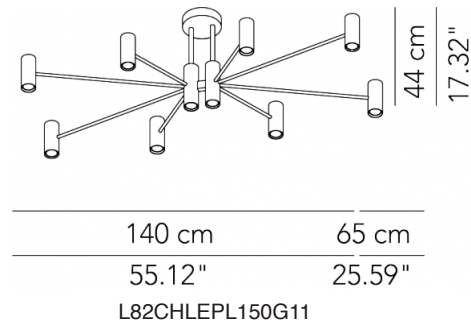

CHANDELIER™

CEILING - LONG

TYPE:

PROJECT NAME:

Ceiling lamp - L. 100	ø 110 x 55 x 54 cm 12 Kg	lamp type 8xE26 LED 42W + 10xGU10 LED 28W	L82CHLEPL100G01
Ceiling lamp - L. 100	ø 105 x 48 x 44 cm 12 Kg	lamp type 18xGU10 LED 28W	L82CHLEPL100G11
Ceiling lamp - L. 150	ø 150 x 70 x 54 cm 14 Kg	lamp type 8xE26 LED 42W + 10xGU10 LED 28W	L82CHLEPL150G01
Ceiling lamp - L. 150	ø 140 x 65 x 44 cm 14 Kg	lamp type 18xGU10 LED 28W	L82CHLEPL150G11

ORDERING INFO

Model (Order Code)	Structure Finish	Central Rod Finish	Voltage	Dimming
	☐ White ☐ Black ☐ Matte Gold	☐ Same as Structure ☐ Brass	☐ 120V	☐ LTE (Leading/Trailing Edge Dim)

Fixture comes with a 4" backplate that mounts to a standard junction box.

SPECIFICATION SHEET