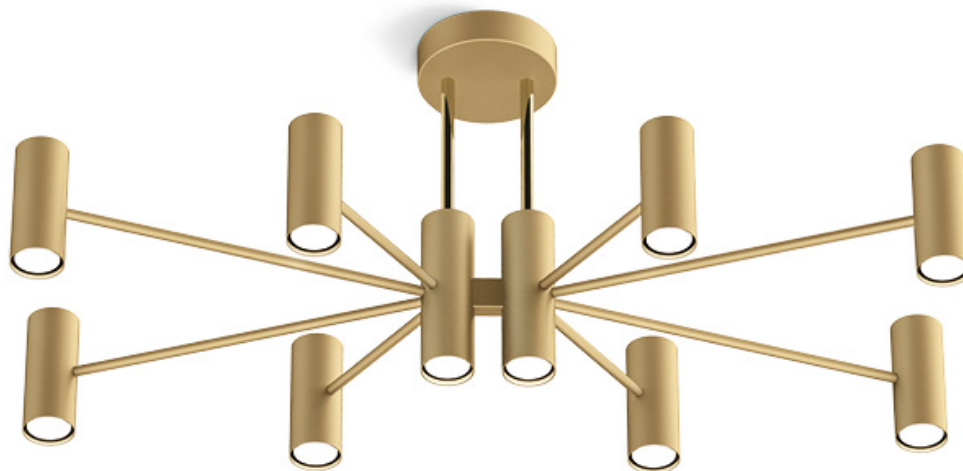

Matte gold

Central rod

Brass

Metal structure

Uplight and
downlight

IP20

Central Rod Detail

SPECIFICATION SHEET

White

Black

Matte gold

Central rod

Brass

Metal structure

Uplight and
downlight

IP20

Ceiling lamp - L. 100	ø 110 x 55 x 54 cm 12 Kg	lamp type 8xE26 LED 42W + 10xGU10 LED 28W	L82CHLEPL100G01
Ceiling lamp - L. 100	ø 105 x 48 x 44 cm 12 Kg	lamp type 18xGU10 LED 28W	L82CHLEPL100G11
Ceiling lamp - L. 150	ø 150 x 70 x 54 cm 14 Kg	lamp type 8xE26 LED 42W + 10xGU10 LED 28W	L82CHLEPL150G01
Ceiling lamp - L. 150	ø 140 x 65 x 44 cm 14 Kg	lamp type 18xGU10 LED 28W	L82CHLEPL150G11