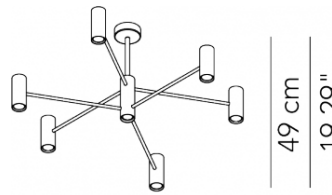

* on demand

CHANDELIER™

CEILING

TYPE:

PROJECT NAME:

Ceiling lamp - ø 100	ø 107 x 62 cm 10 Kg	lamp type 6xE26 LED 42W + 7xGU10 LED 28W	L82CHAEPL100G01
Ceiling lamp - ø 100	ø 100 x 49 cm 10 Kg	lamp type 13xGU10 LED 28W	L82CHAEPL100G11
Ceiling lamp - ø 140	ø 147 x 62 cm 12 Kg	lamp type 6xE26 LED 42W + 7xGU10 28W	L82CHAEPL140G01
Ceiling lamp - ø 140	ø 140 x 49 cm 12 Kg	lamp type 13xGU10 LED 42W	L82CHAEPL140G11

- 120V

- LTE (Leading/Trailing Edge Dim)

Fixture comes with a 4" backplate that mounts to a standard junction box.

107 cm

41.13"

L82CHAEPL100G01

100 cm

39.37"

L82CHAEPL100G11

147 cm

57.87"

L82CHAEPL140G01

140 cm

55.12"

L82CHAEPL140G11

SPECIFICATION SHEET