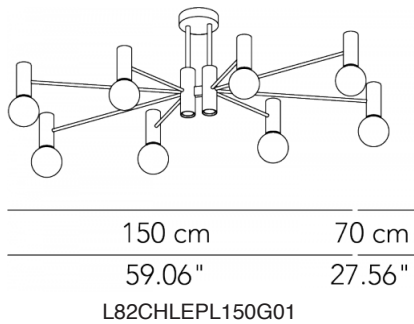

CHANDELIER™

CEILING - LONG

TYPE:

PROJECT NAME:

Ceiling lamp - L. 100	ø 110 x 55 x 54 cm 12 Kg	lamp type 8xE26 LED 42W + 10xGU10 LED 28W	L82CHLEPL100G01
Ceiling lamp - L. 100	ø 105 x 48 x 44 cm 12 Kg	lamp type 18xGU10 LED 28W	L82CHLEPL100G11
Ceiling lamp - L. 150	ø 150 x 70 x 54 cm 14 Kg	lamp type 8xE26 LED 42W + 10xGU10 LED 28W	L82CHLEPL150G01
Ceiling lamp - L. 150	ø 140 x 65 x 44 cm 14 Kg	lamp type 18xGU10 LED 28W	L82CHLEPL150G11

ORDERING INFO

Model (Order Code)	Structure Finish	Central Rod Finish	Voltage	Dimming
	☐ White ☐ Black ☐ Matte Gold	☐ Same as Structure ☐ Brass	☐ 120V	☐ LTE (Leading/Trailing Edge Dim)

Fixture comes with a 4" backplate that mounts to a standard junction box.

SPECIFICATION SHEET