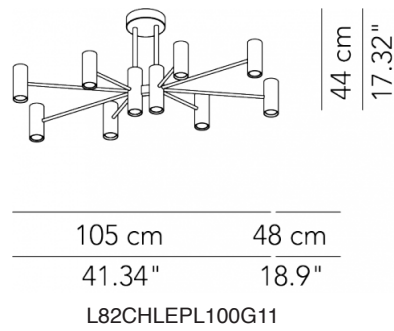

L82CHAEPL100G11

147 cm

57.87"

L82CHAEPL140G01

140 cm

55.12"

L82CHAEPL140G11

SPECIFICATION SHEET

SPECIFICATION SHEET

Central Rod Detail

Luminart®

WWW.LUMINARTLIGHTING.COM

CHANDELIER™

CEILING - LONG

TYPE:

PROJECT NAME:

Ceiling lamp - L. 100	ø 110 x 55 x 54 cm 12 Kg	lamp type 8xE26 LED 42W + 10xGU10 LED 28W	L82CHLEPL100G01
Ceiling lamp - L. 100	ø 105 x 48 x 44 cm 12 Kg	lamp type 18xGU10 LED 28W	L82CHLEPL100G11
Ceiling lamp - L. 150	ø 150 x 70 x 54 cm 14 Kg	lamp type 8xE26 LED 42W + 10xGU10 LED 28W	L82CHLEPL150G01
Ceiling lamp - L. 150	ø 140 x 65 x 44 cm 14 Kg	lamp type 18xGU10 LED 28W	L82CHLEPL150G11

Fixture comes with a 4" backplate that mounts to a standard junction box.

SPECIFICATION SHEET