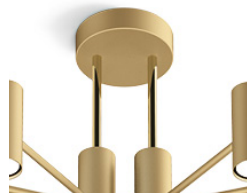

Central Rod Detail

Luminart®

WWW.LUMINARTLIGHTING.COM