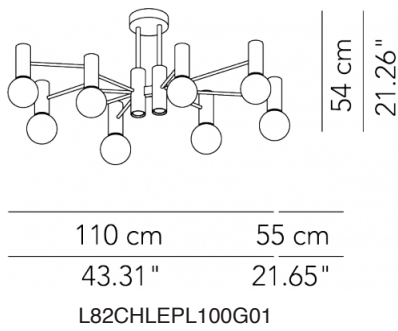

CHANDELIER™

CEILING - LONG

TYPE:

PROJECT NAME:

Ceiling lamp - L. 100	ø 110 x 55 x 54 cm 12 Kg	lamp type 8xE26 LED 42W + 10xGU10 LED 28W	L82CHLEPL100G01
Ceiling lamp - L. 100	ø 105 x 48 x 44 cm 12 Kg	lamp type 18xGU10 LED 28W	L82CHLEPL100G11
Ceiling lamp - L. 150	ø 150 x 70 x 54 cm 14 Kg	lamp type 8xE26 LED 42W + 10xGU10 LED 28W	L82CHLEPL150G01
Ceiling lamp - L. 150	ø 140 x 65 x 44 cm 14 Kg	lamp type 18xGU10 LED 28W	L82CHLEPL150G11

ORDERING INFO

Model (Order Code)	Structure Finish	Central Rod Finish	Voltage	Dimming
	☐ White ☐ Black ☐ Matte Gold	☐ Same as Structure ☐ Brass	☐ 120V	☐ LTE (Leading/Trailing Edge Dim)

Fixture comes with a 4" backplate that mounts to a standard junction box.

SPECIFICATION SHEET