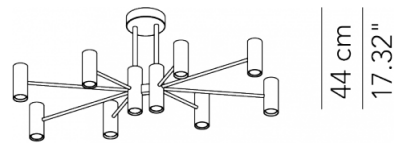

CEILING

TYPE:

PROJECT NAME:

Ceiling lamp - L. 100	ø 110 x 55 x 54 cm 12 Kg	lamp type 8xE26 LED 15W + 10xGU10 LED 4.5W	L82CHLEPL100G01
Ceiling lamp - L. 100	ø 105 x 48 x 44 cm 12 Kg	lamp type 18xGU10 LED 4.5W	L82CHLEPL100G11
Ceiling lamp - L. 150	ø 150 x 70 x 54 cm 14 Kg	lamp type 8xE26 LED 15W + 10xGU10 LED 4.5W	L82CHLEPL150G01
Ceiling lamp - L. 150	ø 140 x 65 x 44 cm 14 Kg	lamp type 18xGU10 LED 4.5W	L82CHLEPL150G11

110 cm 55 cm
43.31" 21.65"

L82CHLEPL100G01

105 cm 48 cm
41.34" 18.9"

L82CHLEPL100G11

150 cm 70 cm
59.06" 27.56"

L82CHLEPL150G01

140 cm 65 cm
55.12" 25.59"

L82CHLEPL150G11