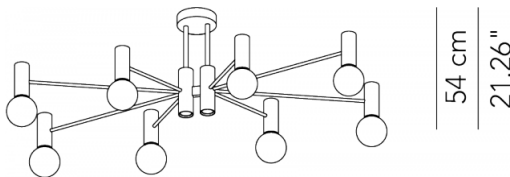

CEILING

TYPE:

PROJECT NAME:

Ceiling lamp - L. 100	ø 110 x 55 x 54 cm 12 Kg	lamp type 8xE26 LED 15W + 10xGU10 LED 4.5W	L82CHLEPL100G01
Ceiling lamp - L. 100	ø 105 x 48 x 44 cm 12 Kg	lamp type 18xGU10 LED 4.5W	L82CHLEPL100G11
Ceiling lamp - L. 150	ø 150 x 70 x 54 cm 14 Kg	lamp type 8xE26 LED 15W + 10xGU10 LED 4.5W	L82CHLEPL150G01
Ceiling lamp - L. 150	ø 140 x 65 x 44 cm 14 Kg	lamp type 18xGU10 LED 4.5W	L82CHLEPL150G11

110 cm 55 cm
43.31" 21.65"

L82CHLEPL100G01

105 cm 48 cm
41.34" 18.9"

L82CHLEPL100G11

150 cm 70 cm
59.06" 27.56"

L82CHLEPL150G01

140 cm 65 cm
55.12" 25.59"

L82CHLEPL150G11