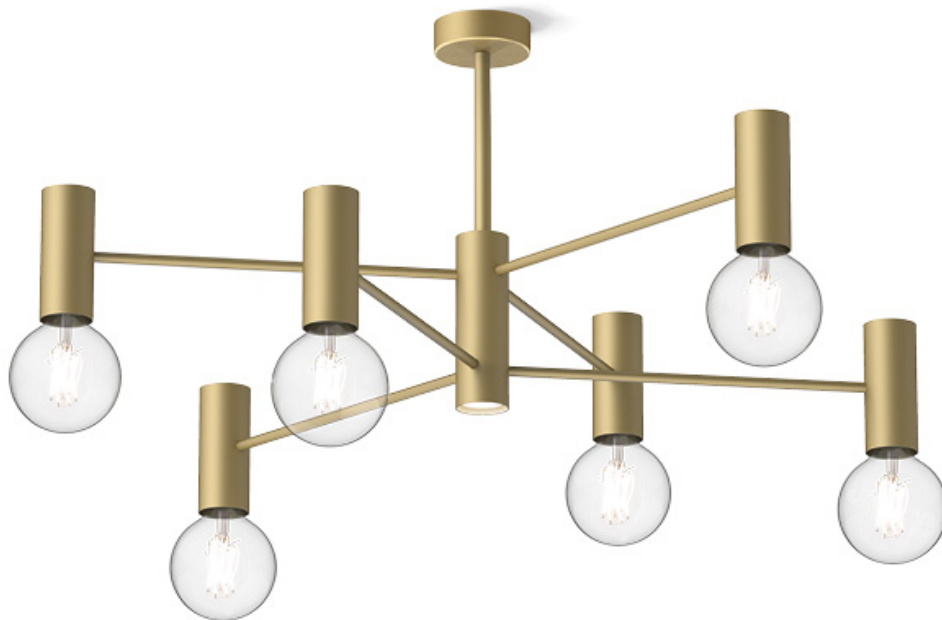

CHANDELIER™

CEILING

TYPE:

PROJECT NAME:

Finish

Colors:

White Gold

Black

Matte gold

Dark teal

Metal structure

Uplight and
downlight

IP20

SPECIFICATION SHEET

* on demand

Luminart®

WWW.LUMINARTLIGHTING.COM

CHANDELIER™

CEILING

TYPE:

PROJECT NAME:

Ceiling lamp - ø 100	ø 107 x 62 cm 10 Kg	lamp type 6xE26 LED 15W + 7xGU10 LED 4.5W	L82CHAEPL100G01
Ceiling lamp - ø 100	ø 100 x 49 cm 10 Kg	lamp type 13xGU10 LED 4.5W	L82CHAEPL100G11
Ceiling lamp - ø 140	ø 147 x 62 cm 12 Kg	lamp type 6xE26 LED 15W + 7xGU10 4.5W	L82CHAEPL140G01
Ceiling lamp - ø 140	ø 140 x 49 cm 12 Kg	lamp type 13xGU10 LED 4.5W	L82CHAEPL140G11

ORDERING INFO

Model (Order Code)

Finish

Voltage

Dimming

120V

LTE (Leading/Trailing Edge Dim)

Fixture comes with a 4" backplate that mounts to a standard junction box.