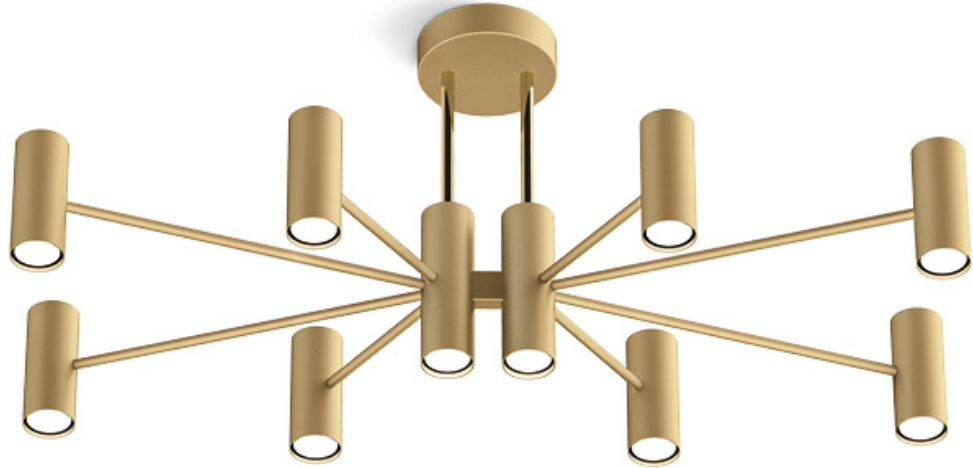

CHANDELIER™

CEILING

TYPE:

PROJECT NAME:

Finish

Colors:

White

Gold

Black

Matte gold

Dark teal

Metal structure

Uplight and
downlight

IP20

SPECIFICATION SHEET

Luminart®

WWW.LUMINARTLIGHTING.COM