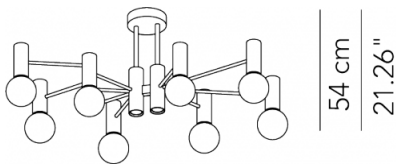

49 cm
19.29"

140 cm
55.12"

L82CHAEPL140G11

SPECIFICATION SHEET

Luminart®

WWW.LUMINARTLIGHTING.COM

CHANDELIER™

CEILING

CEILING

TYPE:

PROJECT NAME:

Ceiling lamp - L. 100	ø 110 x 55 x 54 cm 12 Kg	lamp type 8xE26 LED 15W + 10xGU10 LED 4.5W	L82CHLEPL100G01
Ceiling lamp - L. 100	ø 105 x 48 x 44 cm 12 Kg	lamp type 18xGU10 LED 4.5W	L82CHLEPL100G11
Ceiling lamp - L. 150	ø 150 x 70 x 54 cm 14 Kg	lamp type 8xE26 LED 15W + 10xGU10 LED 4.5W	L82CHLEPL150G01
Ceiling lamp - L. 150	ø 140 x 65 x 44 cm 14 Kg	lamp type 18xGU10 LED 4.5W	L82CHLEPL150G11

110 cm 55 cm
43.31" 21.65"

L82CHLEPL100G01

105 cm 48 cm
41.34" 18.9"

L82CHLEPL100G11

150 cm 70 cm
59.06" 27.56"

L82CHLEPL150G01

140 cm 65 cm
55.12" 25.59"

L82CHLEPL150G11