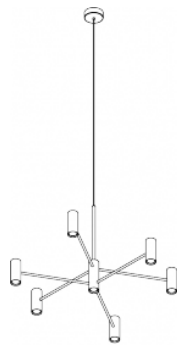

# CHANDELIER™

SUSPENSION

TYPE:

PROJECT NAME:

Pendant lamp - ø 100	ø 107 x 76 cm 10 Kg	lamp type 12xE26 LED 15W + 1xGU10 LED 4.5W	L82CHAESO100G01
Pendant lamp - ø 100	ø 100 x 63 cm 10 Kg	lamp type 13xGU10 LED 4.5W	L82CHAESO100G11
Pendant lamp - ø 140	ø 147 x 76 cm 12 Kg	lamp type 12xE26 LED 15W + 1xGU10 LED 4.5W	L82CHAESO140G01
Pendant lamp - ø 140	ø 140 x 63 cm 12 Kg	lamp type 13xGU10 LED 4.5W	L82CHAESO140G11

## ORDERING INFO

Model (Order Code)

Finish

Voltage

Dimming

120V

LTE (Leading/Trailing Edge Dim)

Fixture comes with a 4" backplate that mounts to a standard junction box.

76 cm  
29.92"  
200 cm  
78.74"

107 cm  
41.13"

L82CHAESO100G01

63 cm  
24.8"  
200 cm  
78.74"

100 cm  
39.37"

L82CHAESO100G11

76 cm  
29.92"  
200 cm  
78.74"

147 cm  
57.87"