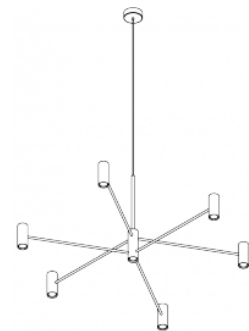

# CHANDELIER™

SUSPENSION

TYPE:

PROJECT NAME:

Pendant lamp - ø 100	ø 107 x 76 cm 10 Kg	lamp type 12xE26 LED 15W + 1xGU10 LED 4.5W	L82CHAESO100G01
Pendant lamp - ø 100	ø 100 x 63 cm 10 Kg	lamp type 13xGU10 LED 4.5W	L82CHAESO100G11
Pendant lamp - ø 140	ø 147 x 76 cm 12 Kg	lamp type 12xE26 LED 15W + 1xGU10 LED 4.5W	L82CHAESO140G01
Pendant lamp - ø 140	ø 140 x 63 cm 12 Kg	lamp type 13xGU10 LED 4.5W	L82CHAESO140G11

76 cm  
29.92"  
200 cm  
78.74"

107 cm  
41.13"

L82CHAESO100G01

63 cm  
24.8"  
200 cm  
78.74"

100 cm  
39.37"

L82CHAESO100G11

76 cm  
29.92"  
200 cm  
78.74"

147 cm  
57.87"

L82CHAESO140G01

63 cm  
24.8"  
200 cm  
78.74"

140 cm  
55.12"

L82CHAESO140G11

SPECIFICATION SHEET

**Luminart®**

WWW.LUMINARTLIGHTING.COM