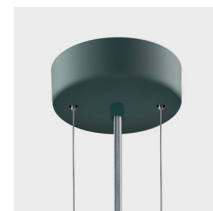

Dark teal

Luminart®

WWW.LUMINARTLIGHTING.COM