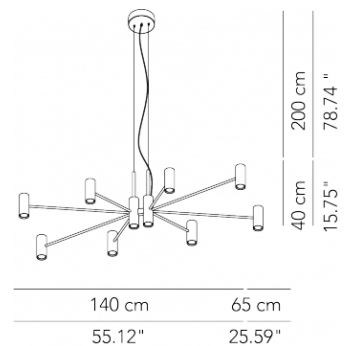

L82CHLESO150G11

SPECIFICATION SHEET