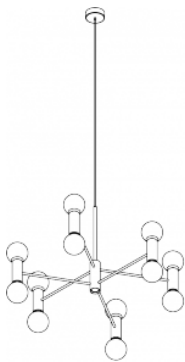

# CHANDELIER™

SUSPENSION

TYPE:

PROJECT NAME:

Pendant lamp - ø 100	ø 107 x 76 cm 10 Kg	lamp type 12xE26 LED 15W + 1xGU10 LED 4.5W	L82CHAESO100G01
Pendant lamp - ø 100	ø 100 x 63 cm 10 Kg	lamp type 13xGU10 LED 4.5W	L82CHAESO100G11
Pendant lamp - ø 140	ø 147 x 76 cm 12 Kg	lamp type 12xE26 LED 15W + 1xGU10 LED 4.5W	L82CHAESO140G01
Pendant lamp - ø 140	ø 140 x 63 cm 12 Kg	lamp type 13xGU10 LED 4.5W	L82CHAESO140G11

## ORDERING INFO

Model (Order Code)

Finish

Voltage

Dimming

120V

LTE (Leading/Trailing Edge Dim)

Fixture comes with a 4" backplate that mounts to a standard junction box.

76 cm  
29.92"  
200 cm  
78.74"

107 cm  
41.13"

L82CHAESO100G01

63 cm  
24.8"  
200 cm  
78.74"

100 cm  
39.37"

L82CHAESO100G11

76 cm  
29.92"  
200 cm  
78.74"

147 cm  
57.87"