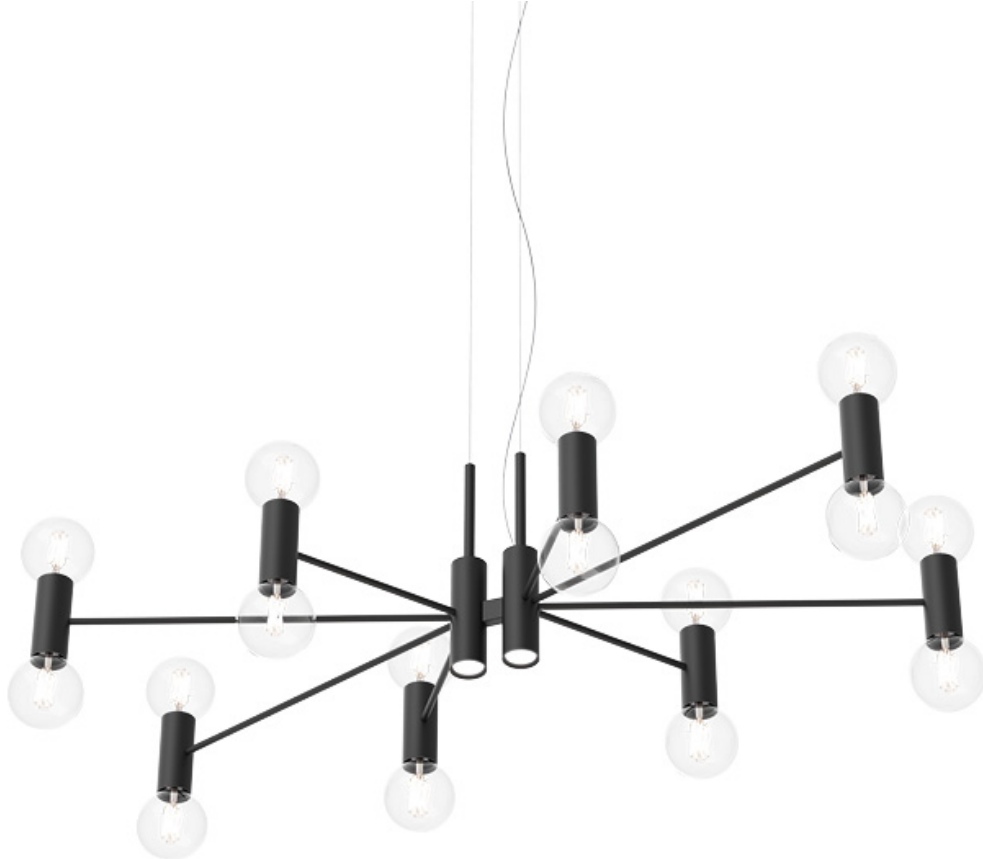

## Finish

Colors:

White Gold

Black

Matte gold

Dark teal

Metal structure

Uplight and  
downlight