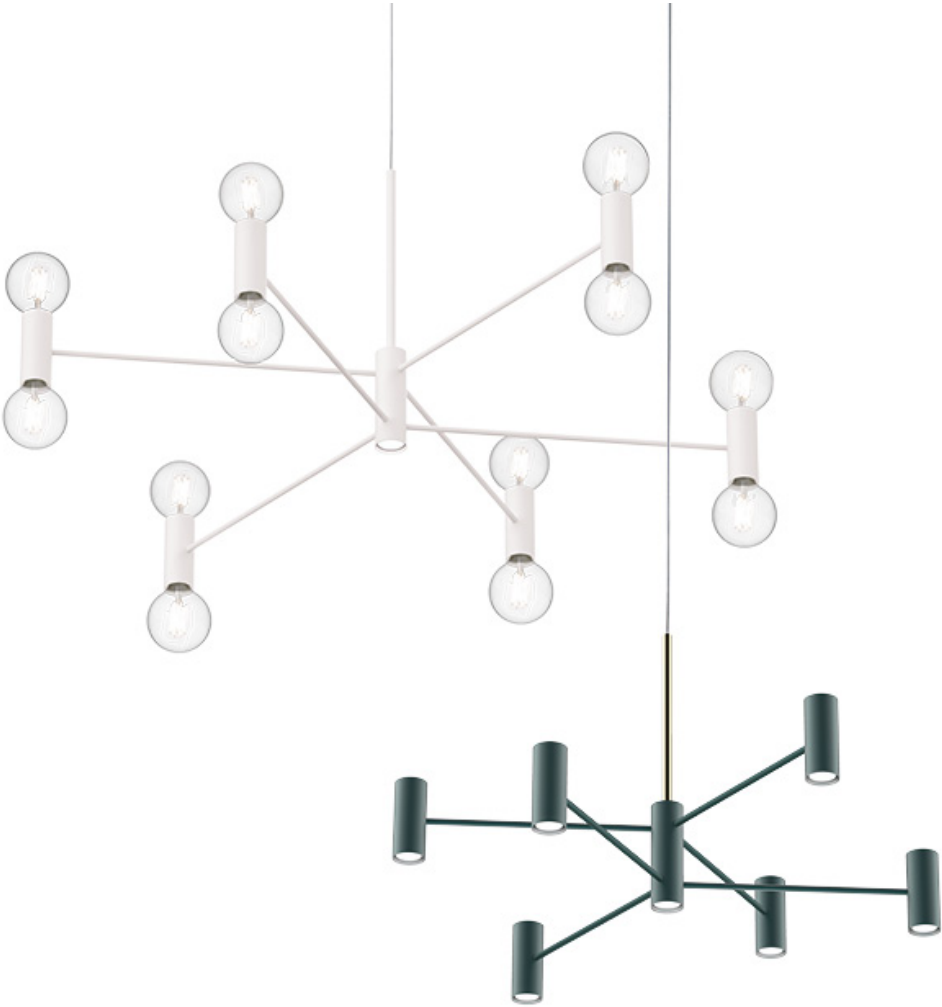

# CHANDELIER™

SUSPENSION

TYPE:

PROJECT NAME:

**Finish**

Colors:

White Gold

Black

Matte gold

Dark teal

Metal structure

Uplight and  
downlight

IP20

SPECIFICATION SHEET

\* on demand

\*\* cable on measure

# CHANDELIER™

SUSPENSION

TYPE:

PROJECT NAME:

Pendant lamp - ø 100	ø 107 x 76 cm 10 Kg	lamp type 12xE26 LED 15W + 1xGU10 LED 4.5W	L82CHAESO100G01
Pendant lamp - ø 100	ø 100 x 63 cm 10 Kg	lamp type 13xGU10 LED 4.5W	L82CHAESO100G11
Pendant lamp - ø 140	ø 147 x 76 cm 12 Kg	lamp type 12xE26 LED 15W + 1xGU10 LED 4.5W	L82CHAESO140G01
Pendant lamp - ø 140	ø 140 x 63 cm 12 Kg	lamp type 13xGU10 LED 4.5W	L82CHAESO140G11

## ORDERING INFO

Model (Order Code)

Finish

Voltage

Dimming

120V

LTE (Leading/Trailing Edge Dim)

Fixture comes with a 4" backplate that mounts to a standard junction box.