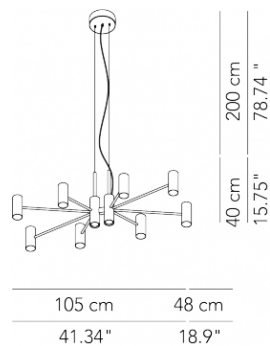

L82CHLESO100G11