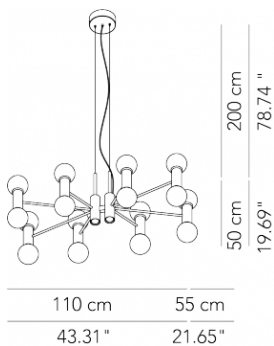

CHANDELIER™

SUSPENSION

TYPE:

PROJECT NAME:

Pendant lamp - L. 100	ø 110 x 55 x 50 cm 12 Kg	lamp type 16xE26 LED 15W + 2xGU10 LED 4.5W	L82CHLESO100G01
Pendant lamp - L. 100	ø 105 x 48 x 40 cm 12 Kg	lamp type 18xGU10 LED 4.5W	L82CHLESO100G11
Pendant lamp - L. 150	ø 150 x 70 x 50 cm 14 Kg	lamp type 16xE26 LED 15W + 2xGU10 LED 4.5W	L82CHLESO150G01
Pendant lamp - L. 150	ø 140 x 65 x 40 cm 14 Kg	lamp type 18xGU10 LED 4.5W	L82CHLESO150G11

ORDERING INFO

Model (Order Code)

Finish

Voltage

Dimming

☐ 120V

☐ LTE (Leading/Trailing Edge Dim)

Fixture comes with a 4" backplate that mounts to a standard junction box.

L82CHLESO100G01