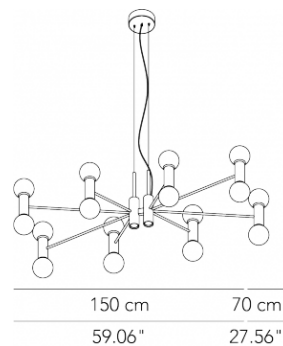

L82CHLESO150G01