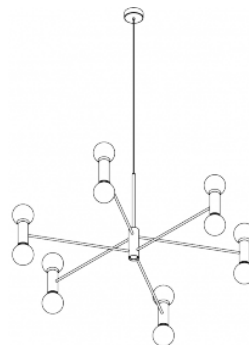

# CHANDELIER™

SUSPENSION

TYPE:

PROJECT NAME:

Pendant lamp - ø 100	ø 107 x 76 cm 10 Kg	lamp type 12xE26 LED 15W + 1xGU10 LED 4.5W	L82CHAESO100G01
Pendant lamp - ø 100	ø 100 x 63 cm 10 Kg	lamp type 13xGU10 LED 4.5W	L82CHAESO100G11
Pendant lamp - ø 140	ø 147 x 76 cm 12 Kg	lamp type 12xE26 LED 15W + 1xGU10 LED 4.5W	L82CHAESO140G01
Pendant lamp - ø 140	ø 140 x 63 cm 12 Kg	lamp type 13xGU10 LED 4.5W	L82CHAESO140G11

76 cm  
29.92"  
200 cm  
78.74"

107 cm  
41.13"

L82CHAESO100G01

63 cm  
24.8"  
200 cm  
78.74"

100 cm  
39.37"

L82CHAESO100G11

76 cm  
29.92"  
200 cm  
78.74"

147 cm  
57.87"

L82CHAESO140G01

63 cm  
24.8"  
200 cm  
78.74"

140 cm  
55.12"

L82CHAESO140G11

SPECIFICATION SHEET

**Luminart®**

WWW.LUMINARTLIGHTING.COM