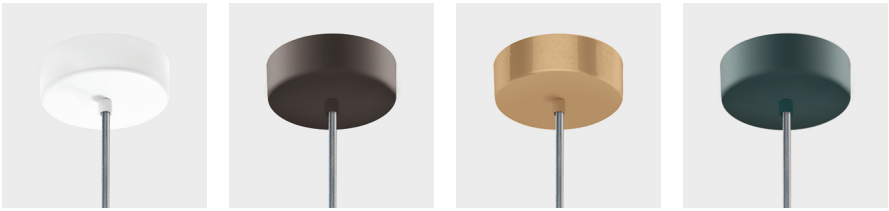

# CHANDELIER™

SUSPENSION

TYPE:

PROJECT NAME:

**Finish**

Colors:

White Gold

Black

Matte gold

Dark teal

Metal structure

Uplight and  
downlight

IP20

SPECIFICATION SHEET

\* on demand

\*\* cable on measure

# CHANDELIER™

SUSPENSION

TYPE:

PROJECT NAME:

Pendant lamp - ø 100	ø 107 x 76 cm 10 Kg	lamp type 12xE26 LED 15W + 1xGU10 LED 4.5W	L82CHAESO100G01
Pendant lamp - ø 100	ø 100 x 63 cm 10 Kg	lamp type 13xGU10 LED 4.5W	L82CHAESO100G11
Pendant lamp - ø 140	ø 147 x 76 cm 12 Kg	lamp type 12xE26 LED 15W + 1xGU10 LED 4.5W	L82CHAESO140G01
Pendant lamp - ø 140	ø 140 x 63 cm 12 Kg	lamp type 13xGU10 LED 4.5W	L82CHAESO140G11

## ORDERING INFO

Model (Order Code)

Finish

Voltage

Dimming

120V

LTE (Leading/Trailing Edge Dim)

Fixture comes with a 4" backplate that mounts to a standard junction box.