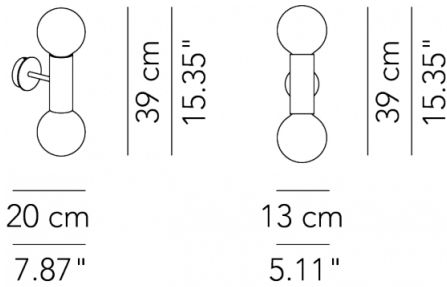

Double wall lamp

CHANDELIER™

WALL

TYPE:

PROJECT NAME:

Wall lamp - single	∅ 13 x 20 x 39 cm 1 Kg	lamp type 2xE26 LED 42W	L82CHAEAP010G01
Wall lamp - single	∅ 8 x 17 x 20 cm 1 Kg	lamp type 2xGU10 LED 28W	L82CHAEAP010G11
Wall lamp - double	∅ 35 x 20 x 39 cm 1 Kg	lamp type 4xE26 LED 42W	L82CHAEAP035G01
Wall lamp - double	∅ 29 x 17 x 20 cm 1 Kg	lamp type 4xGU10 LED 28W	L82CHAEAP035G11

 Fixture comes with a 4" backplate that mounts to a standard junction box.

L82CHAEAP010G01

L82CHAEAP010G11

L82CHAEAP035G01

L82CHAEAP035G11

SPECIFICATION SHEET