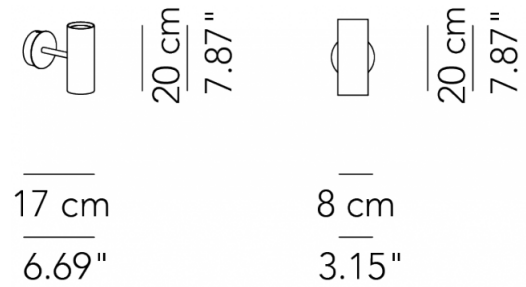

Matte gold

Metal structure

Uplight and
downlight

IP20

SPECIFICATION SHEET

Single wall lamp

Single wall lamp

Double wall lamp

Double wall lamp

CHANDELIER™

WALL

TYPE:

PROJECT NAME:

Wall lamp - single	∅ 13 x 20 x 39 cm 1 Kg	lamp type 2xE26 LED 42W	L82CHAEAP010G01
Wall lamp - single	∅ 8 x 17 x 20 cm 1 Kg	lamp type 2xGU10 LED 28W	L82CHAEAP010G11
Wall lamp - double	∅ 35 x 20 x 39 cm 1 Kg	lamp type 4xE26 LED 42W	L82CHAEAP035G01
Wall lamp - double	∅ 29 x 17 x 20 cm 1 Kg	lamp type 4xGU10 LED 28W	L82CHAEAP035G11

 Fixture comes with a 4" backplate that mounts to a standard junction box.

L82CHAEAP010G01

L82CHAEAP010G11

L82CHAEAP035G01

L82CHAEAP035G11

SPECIFICATION SHEET