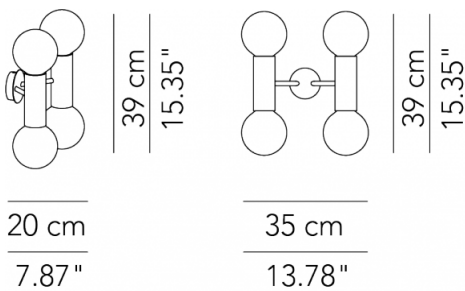

Double wall lamp

CHANDELIER™

WALL

TYPE:

PROJECT NAME:

Wall lamp - single	∅ 13 x 20 x 39 cm 1 Kg	lamp type 2xE26 LED 42W	L82CHAEAP010G01
Wall lamp - single	∅ 8 x 17 x 20 cm 1 Kg	lamp type 2xGU10 LED 28W	L82CHAEAP010G11
Wall lamp - double	∅ 35 x 20 x 39 cm 1 Kg	lamp type 4xE26 LED 42W	L82CHAEAP035G01
Wall lamp - double	∅ 29 x 17 x 20 cm 1 Kg	lamp type 4xGU10 LED 28W	L82CHAEAP035G11

 Fixture comes with a 4" backplate that mounts to a standard junction box.

L82CHAEAP010G01

L82CHAEAP010G11

L82CHAEAP035G01

L82CHAEAP035G11

SPECIFICATION SHEET