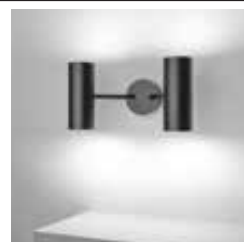

Matte gold

Metal structure

Uplight and
downlight

IP20

SPECIFICATION SHEET

Single wall lamp

Single wall lamp

Double wall lamp

Double wall lamp

CHANDELIER™

WALL

TYPE:

PROJECT NAME:

Wall lamp - single	∅ 13 x 20 x 39 cm 1 Kg	lamp type 2xE26 LED 42W	L82CHAEAP010G01
Wall lamp - single	∅ 8 x 17 x 20 cm 1 Kg	lamp type 2xGU10 LED 28W	L82CHAEAP010G11
Wall lamp - double	∅ 35 x 20 x 39 cm 1 Kg	lamp type 4xE26 LED 42W	L82CHAEAP035G01
Wall lamp - double	∅ 29 x 17 x 20 cm 1 Kg	lamp type 4xGU10 LED 28W	L82CHAEAP035G11

 Fixture comes with a 4" backplate that mounts to a standard junction box.

L82CHAEAP010G01

L82CHAEAP010G11

L82CHAEAP035G01

L82CHAEAP035G11

SPECIFICATION SHEET