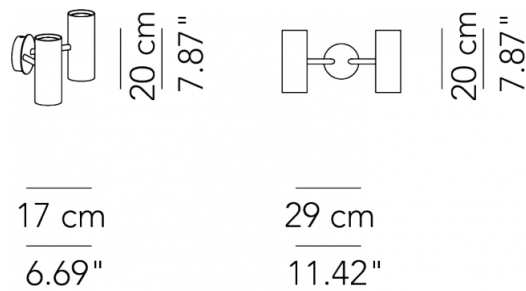

Matte gold

Metal structure

Uplight and
downlight

IP20

SPECIFICATION SHEET

Single wall lamp

Single wall lamp

Double wall lamp

Double wall lamp

CHANDELIER™

WALL

TYPE:

PROJECT NAME:

Wall lamp - single	∅ 13 x 20 x 39 cm 1 Kg	lamp type 2xE26 LED 42W	L82CHAEAP010G01
Wall lamp - single	∅ 8 x 17 x 20 cm 1 Kg	lamp type 2xGU10 LED 28W	L82CHAEAP010G11
Wall lamp - double	∅ 35 x 20 x 39 cm 1 Kg	lamp type 4xE26 LED 42W	L82CHAEAP035G01
Wall lamp - double	∅ 29 x 17 x 20 cm 1 Kg	lamp type 4xGU10 LED 28W	L82CHAEAP035G11

 Fixture comes with a 4" backplate that mounts to a standard junction box.

L82CHAEAP010G01

L82CHAEAP010G11

L82CHAEAP035G01

L82CHAEAP035G11

SPECIFICATION SHEET