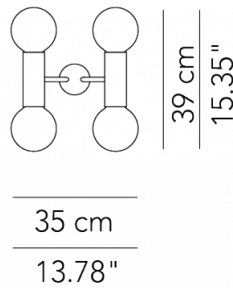

L82CHAEAP035G01