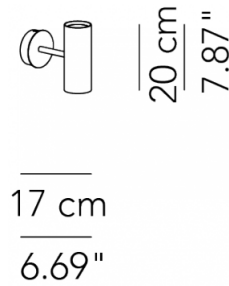

L82CHAEAP010G11