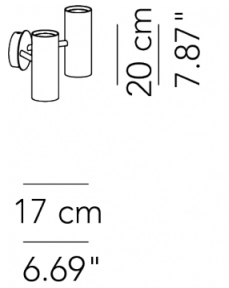

**TYPE:**

WALL

**PROJECT NAME:**

9C	2	2	KP	2	ø 13 x 20 x 39 cm 1 Kg	lamp type 2xE26 LED 15W	L82CHAEAP010G01
W	s	e			ø 8 x 17 x 20 cm 1 Kg	lamp type 2xGU10 LED 4.5W	L82CHAEAP010G11
W		e			ø 35 x 20 x 39 cm 1 Kg	lamp type 4xE26 LED 15W	L82CHAEAP035G01
W		e			ø 29 x 17 x 20 cm 1 Kg	lamp type 4xGU10 LED 4.5W	L82CHAEAP035G11

**ORDERING INFO**

Model (Order Code)

Finish

Voltage

Dimming

120V

LTE (Leading/Trailing Edge Dim)

Fixture comes with a 4" backplate that mounts to a standard junction box.

L82CHAEAP010G01

L82CHAEAP010G11

L82CHAEAP035G01

L82CHAEAP035G11

SPECIFICATION SHEET