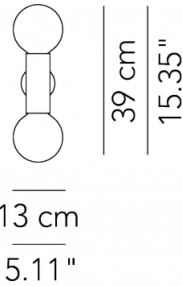

L82CHAEAP010G01