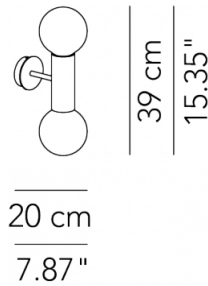

**TYPE:**

WALL

**PROJECT NAME:**

9C	2	2	KP	2	ø 13 x 20 x 39 cm 1 Kg	lamp type 2xE26 LED 15W	L82CHAEAP010G01
W	s	e			ø 8 x 17 x 20 cm 1 Kg	lamp type 2xGU10 LED 4.5W	L82CHAEAP010G11
W		e			ø 35 x 20 x 39 cm 1 Kg	lamp type 4xE26 LED 15W	L82CHAEAP035G01
W		e			ø 29 x 17 x 20 cm 1 Kg	lamp type 4xGU10 LED 4.5W	L82CHAEAP035G11

**ORDERING INFO**

Model (Order Code)

Finish

Voltage

Dimming

120V

LTE (Leading/Trailing Edge Dim)

Fixture comes with a 4" backplate that mounts to a standard junction box.