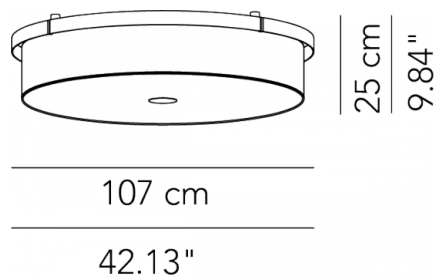

CHARLIE™

CEILING

TYPE:

PROJECT NAME:

Ceiling lamp - ø 107	ø 107 x 25 cm 25 Kg	lamp type 4xE26 LED 15W	L82CAREPL100C01
	ø 107 x 25 cm 25 Kg	lamp type 1 led module 35 W luminous efficacy 5600 Lm light colour 2700 K cri >80	L82CAREPL100C05
Ceiling lamp - ø 127	ø 127 x 25 cm 35 Kg	lamp type 4xE26 LED 15W	L82CAREPL130C01
	ø 127 x 25 cm 35 Kg	lamp type 1 led module 35 W luminous efficacy 5600 Lm light colour 2700 K cri >80	L82CAREPL130C05
	ø 127 x 25 cm 35 Kg	lamp type 1 led module 88.2 W luminous efficacy 11780 Lm light colour 2700 K cri >80	L82CAREPL130C07

ORDERING INFO

Model (Order Code)	Finish	LED	Voltage	Dimming
		☐ 2700K ☐ 3000K ☐ 4000K	☐ 120V ☐ 277V	☐ LTE (Leading/Trailing Edge Dim) ☐ 0-10V (0-10V)

Fixture comes with a 4" backplate that mounts to a standard junction box.
Please note: 277V is only compatible with 0-10V dimming. Screw-in bulbs are only compatible with 120V with LTE dimming.

SPECIFICATION SHEET