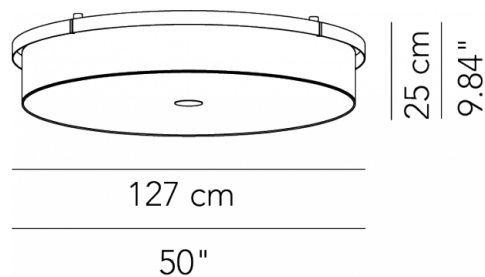

CHARLIE™

CEILING

TYPE:

PROJECT NAME:

Ceiling lamp - ø 107	ø 107 x 25 cm 25 Kg	lamp type 4xE26 LED 15W	L82CAREPL100C01
	ø 107 x 25 cm 25 Kg	lamp type 1 led module 35 W luminous efficacy 5600 Lm light colour 2700 K cri >80	L82CAREPL100C05
Ceiling lamp - ø 127	ø 127 x 25 cm 35 Kg	lamp type 4xE26 LED 15W	L82CAREPL130C01
	ø 127 x 25 cm 35 Kg	lamp type 1 led module 35 W luminous efficacy 5600 Lm light colour 2700 K cri >80	L82CAREPL130C05
	ø 127 x 25 cm 35 Kg	lamp type 1 led module 88.2 W luminous efficacy 11780 Lm light colour 2700 K cri >80	L82CAREPL130C07

ORDERING INFO

Model (Order Code)	Finish	LED	Voltage	Dimming
		☐ 2700K ☐ 3000K ☐ 4000K	☐ 120V ☐ 277V	☐ LTE (Leading/Trailing Edge Dim) ☐ 0-10V (0-10V)

Fixture comes with a 4" backplate that mounts to a standard junction box.
Please note: 277V is only compatible with 0-10V dimming. Screw-in bulbs are only compatible with 120V with LTE dimming.

SPECIFICATION SHEET